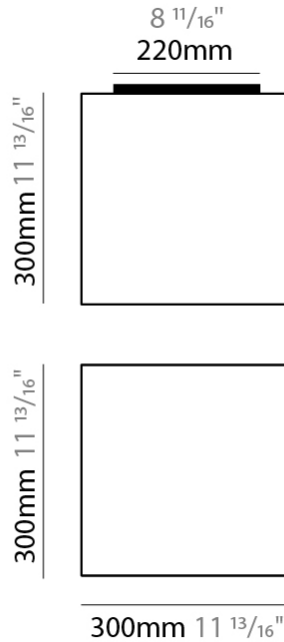

PROJECT
TYPE
SPECIFIER
QUANTITY
DATE

WEDGE SURFACE

D112030

base number

1. To build a product code in our configurator select the specify button on the base model # product page
2. To build a manual product code on this datasheet choose from the options listed below in blue font and add the suffix to the base model #

GENERAL

Series: Wedge
Brand: Ole
Division: Design
Mounting Type: Surface
Mounting Location: Wall / Ceiling
Subcategory: Ambient

PHYSICAL

Shape: Cube
Length (mm): 300
Length (in): 11 ¹³/₁₆
Width (mm): 300
Width (in): 11 ¹³/₁₆
Height (mm): 300
Height (in): 11 ¹³/₁₆
Light Distribution: Omnidirectional
Weight (kg): 1.9
Weight (lbs): 4.2
Diffuser: Elastic Fabric - Optical White
Fixture Finish: WHI
Holder Finish: White
Fixture Material: Metal / Elastic Fabric

ELECTRICAL

Number of Lamps: 2
Lamp Type: LED Retrofit
Lamp Shape: A19
Bulb Included: Bulb Not Included
Max. Wattage Per Lamp (W): 15
Lamp Base: E26
Input Voltage (V): 120
Upon Request: 277Vac / GU24

LED

OPTICAL

RATINGS AND CERTIFICATIONS

Certified By: Certified for North American Standards
IP rating: IP20