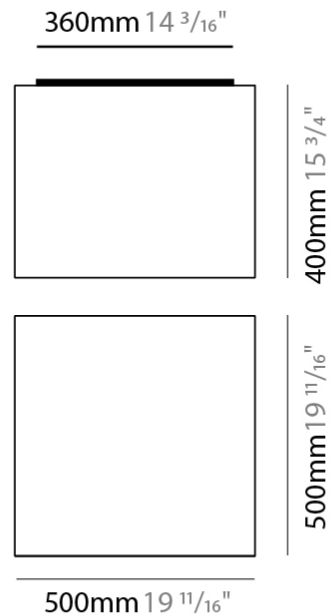

1. To build a product code in our configurator select the specify button on the base model # product page
2. To build a manual product code on this datasheet choose from the options listed below in blue font and add the suffix to the base model #

GENERAL

Series: Wedge _____
Brand: Ole _____
Division: Design _____
Mounting Type: Surface _____
Mounting Location: Ceiling _____
Subcategory: Ambient _____

PHYSICAL

Shape: Cube _____
Length (mm): 500 _____
Length (in): 19 ¹¹/₁₆ _____
Width (mm): 500 _____
Width (in): 19 ¹¹/₁₆ _____
Height (mm): 400 _____
Height (in): 15 ³/₄ _____
Light Distribution: Omnidirectional _____
Weight (kg): 2.6 _____
Weight (lbs): 5.7 _____
Diffuser: Elastic Fabric - Optical White _____
Fixture Finish: WHI _____
Fixture Material: Metal / Elastic Fabric _____

ELECTRICAL

Lamp Type: LED _____
Input Wattage (W): 30.25 _____
Total Output Wattage (W): 25.3 _____
Dimming: Non-Dimmable / 0-10V Dimming _____
Driver Included: Yes _____
Driver Location: Integrated _____
Driver Type: Constant Current - Universal _____
Driver Class: Class 2 _____
Input Voltage (V): 120 - 277 _____
Constant Current (MA): 700 _____

LED

Color Temperature (°K): 3000 / 4000 _____
Max. Delivered Lumen (lm): 2400 / 2510 _____
CRI: >80 CRI _____
Lamp Life (hrs): 50000 _____

OPTICAL

RATINGS AND CERTIFICATIONS

Certified By: Certified for North American Standards _____
IP rating: IP20 _____