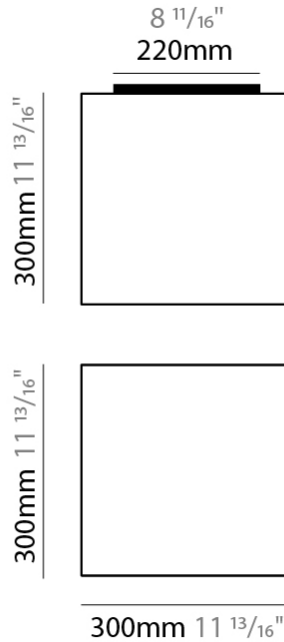

WEDGE SURFACE

D112030

base number

1. To build a product code in our configurator select the specify button on the base model # product page
2. To build a manual product code on this datasheet choose from the options listed below in blue font and add the suffix to the base model #

GENERAL

Series: Wedge
Brand: Ole
Division: Design
Mounting Type: Surface
Mounting Location: Wall / Ceiling
Subcategory: Ambient

PHYSICAL

Shape: Cube
Length (mm): 300
Length (in): 11 ¹³/₁₆
Width (mm): 300
Width (in): 11 ¹³/₁₆
Height (mm): 300
Height (in): 11 ¹³/₁₆
Light Distribution: Omnidirectional
Weight (kg): 1.9
Weight (lbs): 4.2
Diffuser: Elastic Fabric - Optical White
Fixture Finish: WHI
Holder Finish: White
Fixture Material: Metal / Elastic Fabric

ELECTRICAL

Number of Lamps: 2
Lamp Type: LED Retrofit
Lamp Shape: A19
Bulb Included: Bulb Not Included
Max. Wattage Per Lamp (W): 15
Lamp Base: E26
Input Voltage (V): 120
Upon Request: 277Vac / GU24

LED

OPTICAL

RATINGS AND CERTIFICATIONS

Certified By: Certified for North American Standards
IP rating: IP20