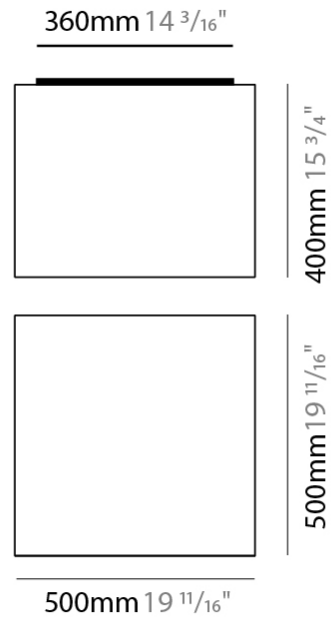

PROJECT	_____
TYPE	_____
SPECIFIER	_____
QUANTITY	_____
DATE	_____

WEDGE SURFACE

D112032

base number

1. To build a product code in our configurator select the specify button on the base model # product page
2. To build a manual product code on this datasheet choose from the options listed below in blue font and add the suffix to the base model #

GENERAL

Series: Wedge
Brand: Ole
Division: Design
Mounting Type: Surface
Mounting Location: Wall / Ceiling
Subcategory: Ambient

PHYSICAL

Shape: Cube
Length (mm): 500
Length (in): 19 ¹¹/₁₆
Width (mm): 500
Width (in): 19 ¹¹/₁₆
Height (mm): 400
Height (in): 15 ³/₄
Light Distribution: Omnidirectional
Weight (kg): 2.6
Weight (lbs): 5.7
Diffuser: Elastic Fabric - Optical White
Fixture Finish: WHI
Holder Finish: White
Fixture Material: Metal / Elastic Fabric

ELECTRICAL

Number of Lamps: 4
Lamp Type: LED Retrofit
Lamp Shape: A19
Bulb Included: Bulb Not Included
Max. Wattage Per Lamp (W): 15
Lamp Base: E26
Input Voltage (V): 120
Upon Request: 277Vac / GU24

LED

OPTICAL

RATINGS AND CERTIFICATIONS

Certified By: Certified for North American Standards
IP rating: IP20