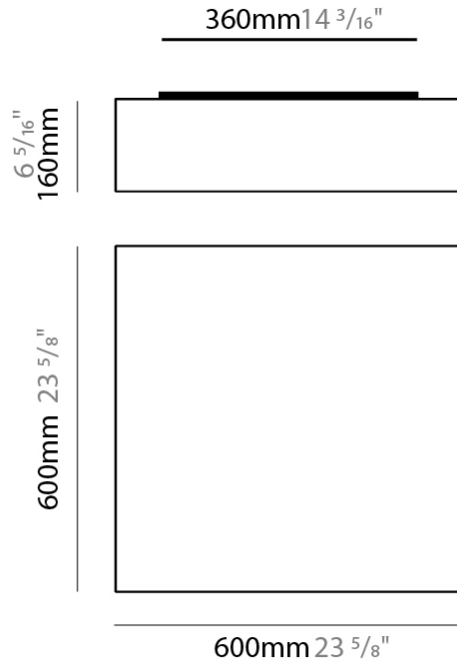

PROJECT	_____
TYPE	_____
SPECIFIER	_____
QUANTITY	_____
DATE	_____

WEDGE SURFACE

D112034

base number

1. To build a product code in our configurator select the specify button on the base model # product page
2. To build a manual product code on this datasheet choose from the options listed below in blue font and add the suffix to the base model #

GENERAL

Series: Wedge
Brand: Ole
Division: Design
Mounting Type: Surface
Mounting Location: Wall / Ceiling
Subcategory: Ambient

PHYSICAL

Shape: Square
Length (mm): 600
Length (in): 23 5/8
Width (mm): 600
Width (in): 23 5/8
Height (mm): 160
Height (in): 6 5/16
Light Distribution: Omnidirectional
Weight (kg): 2.7
Weight (lbs): 5.9
Diffuser: Elastic Fabric - Optical White
Fixture Finish: WHI
Holder Finish: White
Fixture Material: Metal / Elastic Fabric

ELECTRICAL

Number of Lamps: 4
Lamp Type: LED Retrofit
Lamp Shape: A19
Bulb Included: Bulb Not Included
Max. Wattage Per Lamp (W): 15
Lamp Base: E26
Input Voltage (V): 120
Upon Request: 277Vac / GU24

LED

OPTICAL

RATINGS AND CERTIFICATIONS

Certified By: Certified for North American Standards
IP rating: IP20