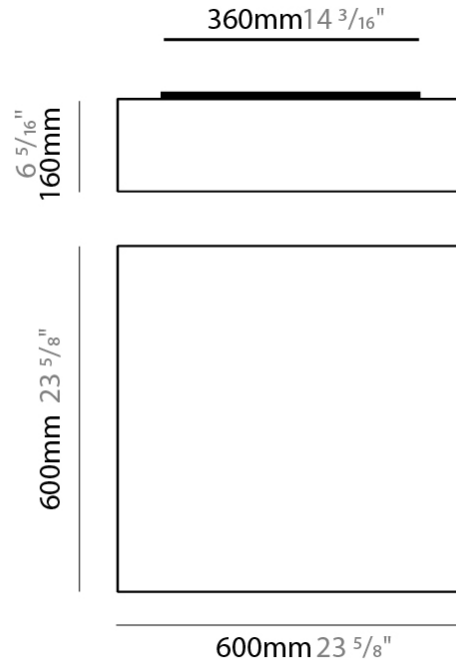

PROJECT
TYPE
SPECIFIER
QUANTITY
DATE

WEDGE SURFACE

D112034

base number

1. To build a product code in our configurator select the specify button on the base model # product page
2. To build a manual product code on this datasheet choose from the options listed below in blue font and add the suffix to the base model #

GENERAL

Series: Wedge
Partner: Ole
Division: Design
Installation: Surface
Product Type: Ceiling Surface
Mounting Location: Ceiling

PHYSICAL

Shape: Square
Length (mm): 600
Length (in): 23 5/8
Width (mm): 600
Width (in): 23 5/8
Height (mm): 160
Height (in): 6 5/16
Weight (kg): 2.7
Weight (lbs): 5.9
Diffuser: Elastic Fabric - Optical White
Fixture Finish: WHI
Holder Finish: White
Fixture Material: Metal / Elastic Fabric
Primary Material: Fabric

ELECTRICAL

Number of Lamps: 4
Lamp Type: LED Retrofit
Lamp Shape: A19
Bulb Included: Bulb Not Included
Max. Wattage Per Lamp (W): 15
Lamp Base: E26
Input Voltage (V): 120
Upon Request: 277Vac / GU24

LED

OPTICAL

RATINGS AND CERTIFICATIONS

Certified By: Certified for North American Standards
IP rating: IP20