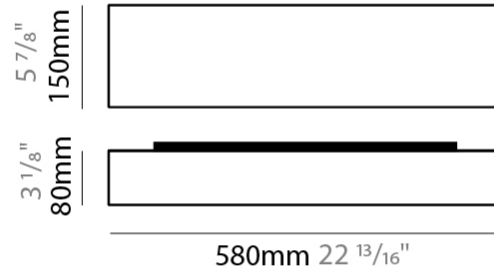

PROJECT
TYPE
SPECIFIER
QUANTITY
DATE

WEDGE SURFACE

D113033

base number

1. To build a product code in our configurator select the specify button on the base model # product page
2. To build a manual product code on this datasheet choose from the options listed below in blue font and add the suffix to the base model #

GENERAL

Series: Wedge
Partner: Ole
Division: Design
Installation: Surface
Product Type: Wall Surface
Mounting Location: Wall

PHYSICAL

Shape: Rectangle
Length (mm): 580
Length (in): 22 ¹³/₁₆
Width (mm): 150
Width (in): 5 ⁷/₈
Height (mm): 80
Height (in): 3 ¹/₈
Extension (mm): 80
Extension (in): 3 ¹/₈
Weight (kg): 1.3
Weight (lbs): 2.9
Diffuser: Elastic Fabric - Optical White
Fixture Finish: WHI
Holder Finish: White
Fixture Material: Metal / Elastic Fabric
Primary Material: Fabric

ELECTRICAL

Number of Lamps: 2
Lamp Type: LED Retrofit
Lamp Shape: A19
Bulb Included: Bulb Not Included
Max. Wattage Per Lamp (W): 15
Lamp Base: E26
Input Voltage (V): 120
Upon Request: 277Vac / GU24

LED

OPTICAL

RATINGS AND CERTIFICATIONS

Certified By: Certified for North American Standards
IP rating: IP20