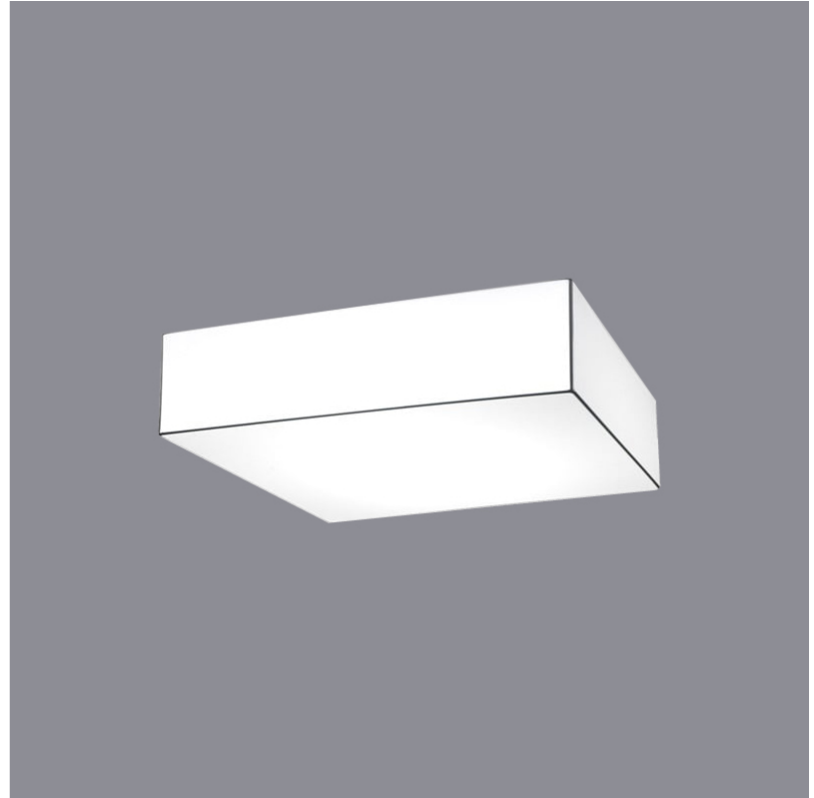

PROJECT	_____
TYPE	_____
SPECIFIER	_____
QUANTITY	_____
DATE	_____

WEDGE SURFACE

D112034

base number

1. To build a product code in our configurator select the specify button on the base model # product page
2. To build a manual product code on this datasheet choose from the options listed below in blue font and add the suffix to the base model #

GENERAL

Series: Wedge
Partner: Ole
Division: Design
Installation: Surface
Product Type: Ceiling Surface
Mounting Location: Ceiling

PHYSICAL

Shape: Square
Length (mm): 600
Length (in): 23 5/8
Width (mm): 600
Width (in): 23 5/8
Height (mm): 160
Height (in): 6 5/16
Weight (kg): 2.7
Weight (lbs): 5.9
Diffuser: Elastic Fabric - Optical White
Fixture Finish: WHI
Holder Finish: White
Fixture Material: Metal / Elastic Fabric
Primary Material: Fabric

ELECTRICAL

Number of Lamps: 4
Lamp Type: LED Retrofit
Lamp Shape: A19
Bulb Included: Bulb Not Included
Max. Wattage Per Lamp (W): 15
Lamp Base: E26
Input Voltage (V): 120
Upon Request: 277Vac / GU24

LED

OPTICAL

RATINGS AND CERTIFICATIONS

Certified By: Certified for North American Standards
IP rating: IP20