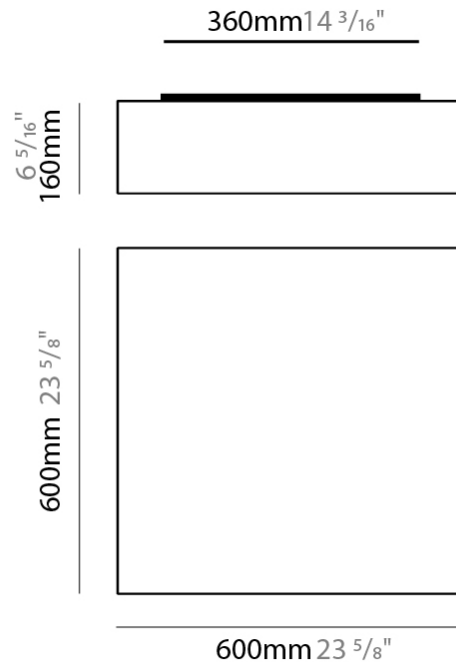

PROJECT	_____
TYPE	_____
SPECIFIER	_____
QUANTITY	_____
DATE	_____

WEDGE SURFACE

D112034

base number

1. To build a product code in our configurator select the specify button on the base model # product page
2. To build a manual product code on this datasheet choose from the options listed below in blue font and add the suffix to the base model #

GENERAL

Series: Wedge
Partner: Ole
Division: Design
Installation: Surface
Product Type: Ceiling Surface
Mounting Location: Ceiling

PHYSICAL

Shape: Square
Length (mm): 600
Length (in): 23 5/8
Width (mm): 600
Width (in): 23 5/8
Height (mm): 160
Height (in): 6 5/16
Weight (kg): 2.7
Weight (lbs): 5.9
Diffuser: Elastic Fabric - Optical White
Fixture Finish: WHI
Holder Finish: White
Fixture Material: Metal / Elastic Fabric
Primary Material: Fabric

ELECTRICAL

Number of Lamps: 4
Lamp Type: LED Retrofit
Lamp Shape: A19
Bulb Included: Bulb Not Included
Max. Wattage Per Lamp (W): 15
Lamp Base: E26
Input Voltage (V): 120
Upon Request: 277Vac / GU24

LED

OPTICAL

RATINGS AND CERTIFICATIONS

Certified By: Certified for North American Standards
IP rating: IP20