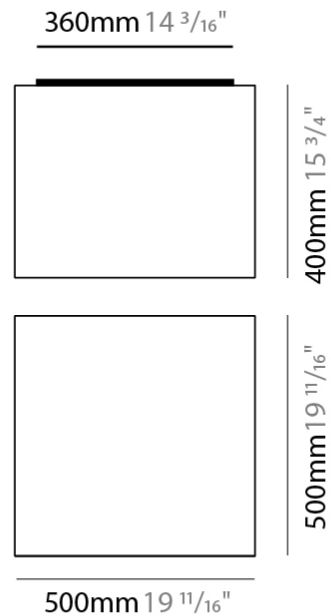

PROJECT
TYPE
SPECIFIER
QUANTITY
DATE

WEDGE SURFACE

D112033-

base number Color
Temperature

1. To build a product code in our configurator select the specify button on the base model # product page
2. To build a manual product code on this datasheet choose from the options listed below in blue font and add the suffix to the base model #

GENERAL

Series: Wedge
Brand: Ole
Division: Design
Mounting Type: Surface
Mounting Location: Ceiling
Subcategory: Ambient

PHYSICAL

Shape: Cube
Length (mm): 500
Length (in): 19 ¹¹/₁₆
Width (mm): 500
Width (in): 19 ¹¹/₁₆
Height (mm): 400
Height (in): 15 ³/₄
Light Distribution: Omnidirectional
Weight (kg): 2.6
Weight (lbs): 5.7
Diffuser: Elastic Fabric - Optical White
Fixture Finish: WHI
Fixture Material: Metal / Elastic Fabric

ELECTRICAL

Lamp Type: LED
Input Wattage (W): 30.25
Total Output Wattage (W): 25.3
Dimming: Non-Dimmable / 0-10V Dimming
Driver Included: Yes
Driver Location: Integrated
Driver Type: Constant Current - Universal
Driver Class: Class 2
Input Voltage (V): 120 - 277
Constant Current (MA): 700

LED

Color Temperature (°K): 3000 / 4000
Max. Delivered Lumen (lm): 2400 / 2510
CRI: >80 CRI
Lamp Life (hrs): 50000

OPTICAL

RATINGS AND CERTIFICATIONS

Certified By: Certified for North American Standards
IP rating: IP20