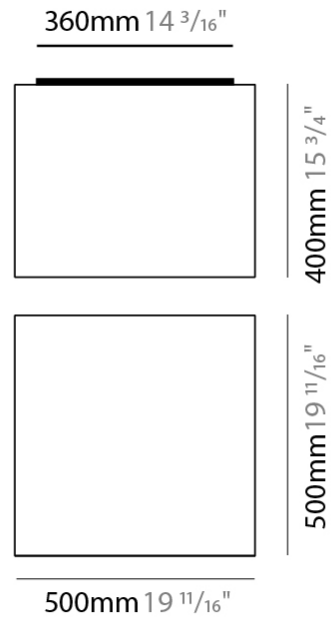

PROJECT	_____
TYPE	_____
SPECIFIER	_____
QUANTITY	_____
DATE	_____

WEDGE SURFACE

D112032

base number

1. To build a product code in our configurator select the specify button on the base model # product page
2. To build a manual product code on this datasheet choose from the options listed below in blue font and add the suffix to the base model #

GENERAL

Series: Wedge
Brand: Ole
Division: Design
Mounting Type: Surface
Mounting Location: Wall / Ceiling
Subcategory: Ambient

PHYSICAL

Shape: Cube
Length (mm): 500
Length (in): 19 ¹¹/₁₆"
Width (mm): 500
Width (in): 19 ¹¹/₁₆"
Height (mm): 400
Height (in): 15 ³/₄"
Light Distribution: Omnidirectional
Weight (kg): 2.6
Weight (lbs): 5.7
Diffuser: Elastic Fabric - Optical White
Fixture Finish: WHI
Holder Finish: White
Fixture Material: Metal / Elastic Fabric

ELECTRICAL

Number of Lamps: 4
Lamp Type: LED Retrofit
Lamp Shape: A19
Bulb Included: Bulb Not Included
Max. Wattage Per Lamp (W): 15
Lamp Base: E26
Input Voltage (V): 120
Upon Request: 277Vac / GU24

LED

OPTICAL

RATINGS AND CERTIFICATIONS

Certified By: Certified for North American Standards
IP rating: IP20