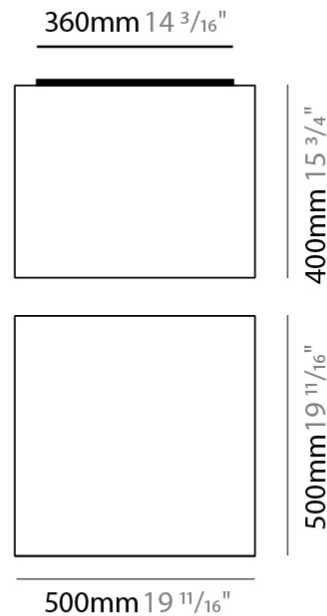

PROJECT
TYPE
SPECIFIER
QUANTITY
DATE

WEDGE SURFACE

D112033-

base number Color
Temperature

1. To build a product code in our configurator select the specify button on the base model # product page
2. To build a manual product code on this datasheet choose from the options listed below in blue font and add the suffix to the base model #

GENERAL

Series: Wedge
Brand: Ole
Division: Design
Mounting Type: Surface
Mounting Location: Ceiling
Subcategory: Ambient

PHYSICAL

Shape: Cube
Length (mm): 500
Length (in): 19 ¹¹/₁₆
Width (mm): 500
Width (in): 19 ¹¹/₁₆
Height (mm): 400
Height (in): 15 ³/₄
Light Distribution: Omnidirectional
Weight (kg): 2.6
Weight (lbs): 5.7
Diffuser: Elastic Fabric - Optical White
Fixture Finish: WHI
Fixture Material: Metal / Elastic Fabric

ELECTRICAL

Lamp Type: LED
Input Wattage (W): 30.25
Total Output Wattage (W): 25.3
Dimming: Non-Dimmable / 0-10V Dimming
Driver Included: Yes
Driver Location: Integrated
Driver Type: Constant Current - Universal
Driver Class: Class 2
Input Voltage (V): 120 - 277
Constant Current (MA): 700

LED

Color Temperature (°K): 3000 / 4000
Max. Delivered Lumen (lm): 2400 / 2510
CRI: >80 CRI
Lamp Life (hrs): 50000

OPTICAL

RATINGS AND CERTIFICATIONS

Certified By: Certified for North American Standards
IP rating: IP20