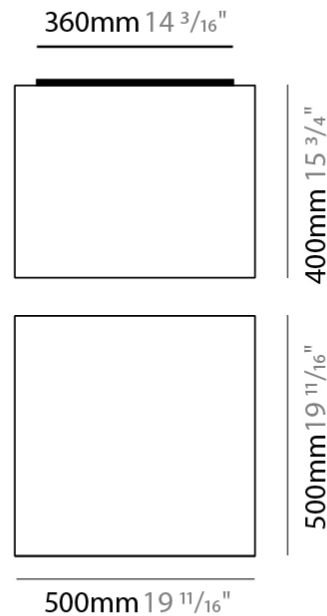

1. To build a product code in our configurator select the specify button on the base model # product page
2. To build a manual product code on this datasheet choose from the options listed below in blue font and add the suffix to the base model #

GENERAL

Series: Wedge _____
Brand: Ole _____
Division: Design _____
Mounting Type: Surface _____
Mounting Location: Ceiling _____
Subcategory: Ambient _____

PHYSICAL

Shape: Cube _____
Length (mm): 500 _____
Length (in): 19 ¹¹/₁₆ _____
Width (mm): 500 _____
Width (in): 19 ¹¹/₁₆ _____
Height (mm): 400 _____
Height (in): 15 ³/₄ _____
Light Distribution: Omnidirectional _____
Weight (kg): 2.6 _____
Weight (lbs): 5.7 _____
Diffuser: Elastic Fabric - Optical White _____
Fixture Finish: WHI _____
Fixture Material: Metal / Elastic Fabric _____

ELECTRICAL

Lamp Type: LED _____
Input Wattage (W): 30.25 _____
Total Output Wattage (W): 25.3 _____
Dimming: Non-Dimmable / 0-10V Dimming _____
Driver Included: Yes _____
Driver Location: Integrated _____
Driver Type: Constant Current - Universal _____
Driver Class: Class 2 _____
Input Voltage (V): 120 - 277 _____
Constant Current (MA): 700 _____

LED

Color Temperature (°K): 3000 / 4000 _____
Max. Delivered Lumen (lm): 2400 / 2510 _____
CRI: >80 CRI _____
Lamp Life (hrs): 50000 _____

OPTICAL

RATINGS AND CERTIFICATIONS

Certified By: Certified for North American Standards _____
IP rating: IP20 _____