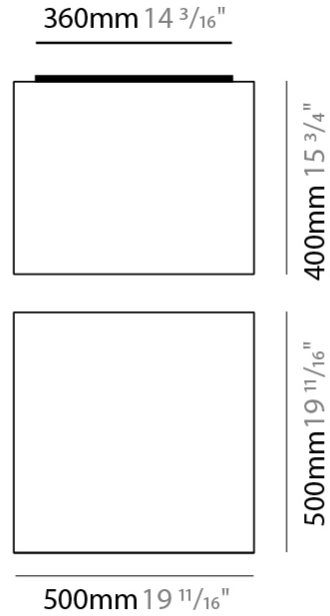

PROJECT
TYPE
SPECIFIER
QUANTITY
DATE

WEDGE SURFACE

D112032

base number

1. To build a product code in our configurator select the specify button on the base model # product page
2. To build a manual product code on this datasheet choose from the options listed below in blue font and add the suffix to the base model #

GENERAL

Series: Wedge
Brand: Ole
Division: Design
Mounting Type: Surface
Mounting Location: Wall / Ceiling
Subcategory: Ambient

PHYSICAL

Shape: Cube
Length (mm): 500
Length (in): 19 ¹¹/₁₆
Width (mm): 500
Width (in): 19 ¹¹/₁₆
Height (mm): 400
Height (in): 15 ³/₄
Light Distribution: Omnidirectional
Weight (kg): 2.6
Weight (lbs): 5.7
Diffuser: Elastic Fabric - Optical White
Fixture Finish: WHI
Holder Finish: White
Fixture Material: Metal / Elastic Fabric

ELECTRICAL

Number of Lamps: 4
Lamp Type: LED Retrofit
Lamp Shape: A19
Bulb Included: Bulb Not Included
Max. Wattage Per Lamp (W): 15
Lamp Base: E26
Input Voltage (V): 120
Upon Request: 277Vac / GU24

LED

OPTICAL

RATINGS AND CERTIFICATIONS

Certified By: Certified for North American Standards
IP rating: IP20