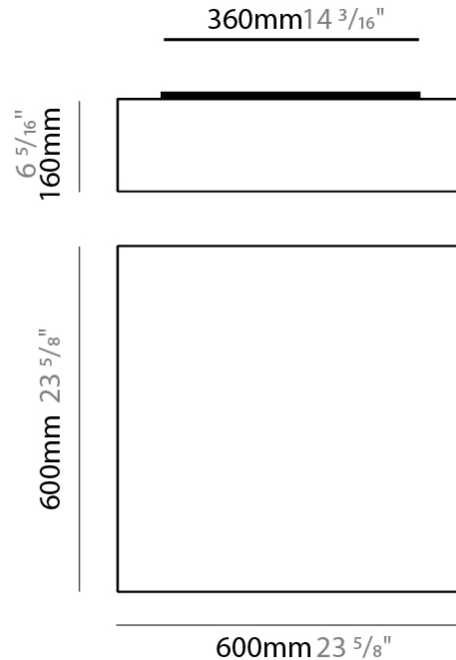

PROJECT	_____
TYPE	_____
SPECIFIER	_____
QUANTITY	_____
DATE	_____

WEDGE SURFACE

D112034

base number

1. To build a product code in our configurator select the specify button on the base model # product page
2. To build a manual product code on this datasheet choose from the options listed below in blue font and add the suffix to the base model #

GENERAL

Series: Wedge
Brand: Ole
Division: Design
Mounting Type: Surface
Mounting Location: Wall / Ceiling
Subcategory: Ambient

PHYSICAL

Shape: Square
Length (mm): 600
Length (in): 23 5/8
Width (mm): 600
Width (in): 23 5/8
Height (mm): 160
Height (in): 6 5/16
Light Distribution: Omnidirectional
Weight (kg): 2.7
Weight (lbs): 5.9
Diffuser: Elastic Fabric - Optical White
Fixture Finish: WHI
Holder Finish: White
Fixture Material: Metal / Elastic Fabric

ELECTRICAL

Number of Lamps: 4
Lamp Type: LED Retrofit
Lamp Shape: A19
Bulb Included: Bulb Not Included
Max. Wattage Per Lamp (W): 15
Lamp Base: E26
Input Voltage (V): 120
Upon Request: 277Vac / GU24

LED

OPTICAL

RATINGS AND CERTIFICATIONS

Certified By: Certified for North American Standards
IP rating: IP20