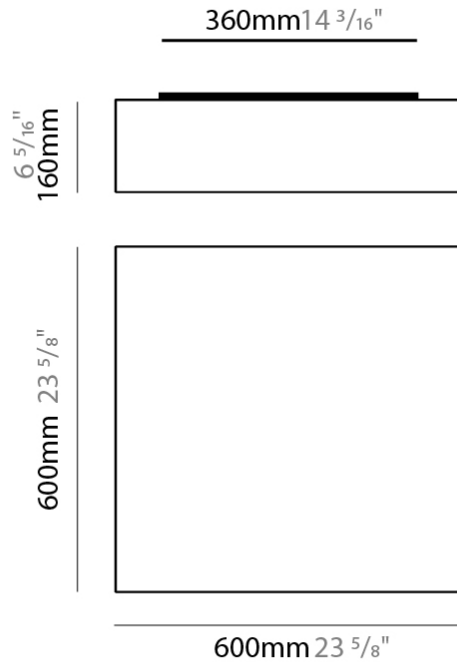

1. To build a product code in our configurator select the specify button on the base model # product page
2. To build a manual product code on this datasheet choose from the options listed below in blue font and add the suffix to the base model #

GENERAL

Series: Wedge _____
Brand: Ole _____
Division: Design _____
Mounting Type: Surface _____
Mounting Location: Wall / Ceiling _____
Subcategory: Ambient _____

PHYSICAL

Shape: Square _____
Length (mm): 600 _____
Length (in): 23 ⁵/₈ _____
Width (mm): 600 _____
Width (in): 23 ⁵/₈ _____
Height (mm): 160 _____
Height (in): 6 ⁵/₁₆ _____
Light Distribution: Omnidirectional _____
Weight (kg): 2.7 _____
Weight (lbs): 5.9 _____
Diffuser: Elastic Fabric - Optical White _____
Fixture Finish: WHI _____
Fixture Material: Metal / Elastic Fabric _____

ELECTRICAL

Lamp Type: LED _____
Input Wattage (W): 30.25 _____
Total Output Wattage (W): 25.3 _____
Dimming: Non-Dimmable / 0-10V Dimming _____
Driver Included: Yes _____
Driver Location: Integrated _____
Driver Type: Constant Current - Universal _____
Driver Class: Class 2 _____
Input Voltage (V): 120 - 277 _____
Constant Current (MA): 700 _____

LED

Color Temperature (°K): 3000 / 4000 _____
Max. Delivered Lumen (lm): 2400 / 2510 _____
CRI: >80 CRI _____
Lamp Life (hrs): 50000 _____

OPTICAL

RATINGS AND CERTIFICATIONS

Certified By: Certified for North American Standards _____
IP rating: IP20 _____