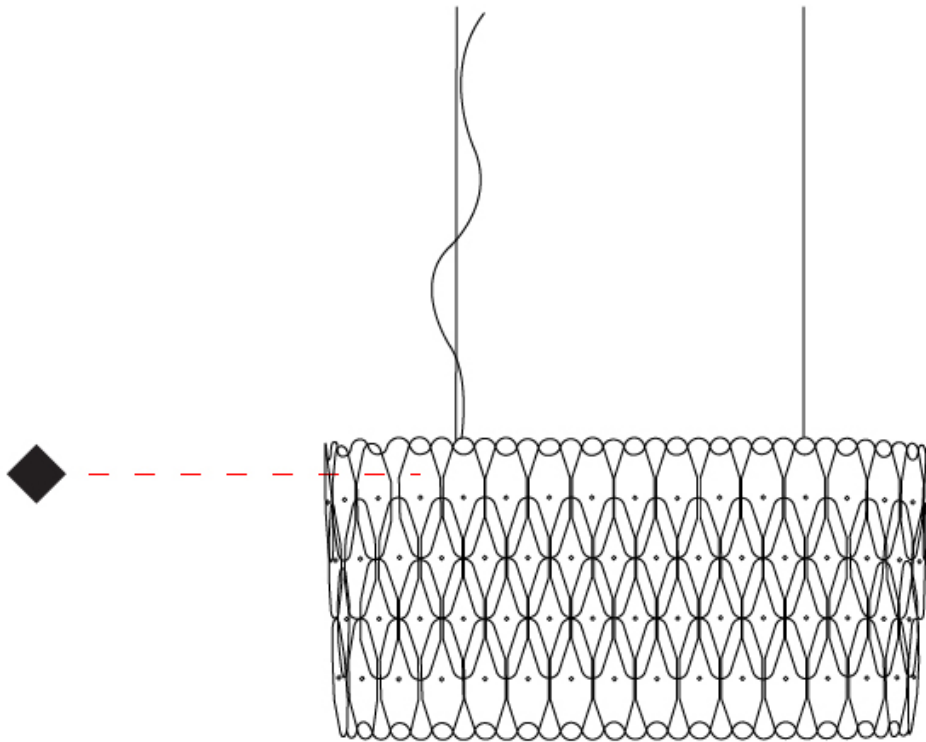

WENDA SUSPENSION

D61000-

PROJECT

TYPE

SPECIFIER

QUANTITY

DATE