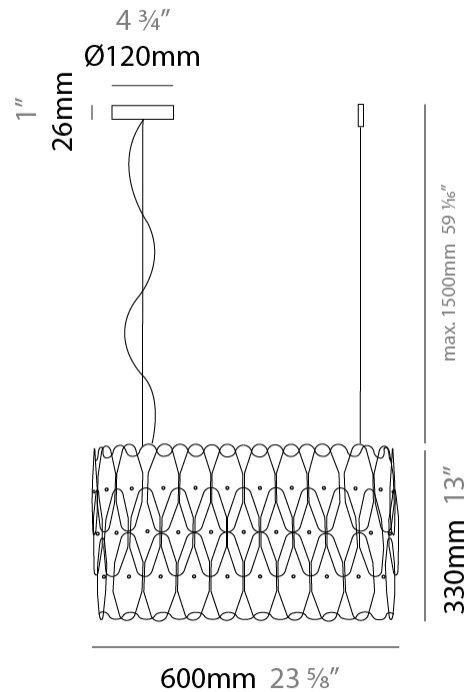

PROJECT	_____
TYPE	_____
SPECIFIER	_____
QUANTITY	_____
DATE	_____

WENDA SUSPENSION

D61001-

base number   Finish
Options

1. To build a product code in our configurator select the specify button on the base model # product page
2. To build a manual product code on this datasheet choose from the options listed below in blue font and add the suffix to the base model #

GENERAL

Series: Wenda _____
Partner: Linea Zero _____
Division: Design _____
Installation: Suspension _____
Product Type: Pendant _____
Mounting Location: Ceiling _____
Light Distribution: Downlight _____

PHYSICAL

Shape: Oval _____
Length (mm): 600 _____
Length (in): 23 5/8 _____
Width (mm): 270 _____
Width (in): 10 5/8 _____
Height (mm): 330 _____
Height (in): 13 _____
Max. Overall Height (mm): 1830 _____
Max. Overall Height (in): 72 1/16 _____
Diffuser: Polilux™ Shade - See Finish Options _____
Fixture Finish: WHI / BLK / SIL / NGD / COP / PKM _____
Fixture Material: Polilux™/ Metal holder _____
Primary Material: Non-Static Polilux _____
Cable Details: Cable length 59" - Transparent _____

ELECTRICAL

Number of Lamps: 3 _____
Lamp Type: LED Retrofit _____
Bulb Included: Bulb Not Included _____
Max. Wattage Per Lamp (W): 7 _____
Lamp Base: E26 _____
Input Voltage (V): 120 _____
Upon Request: 277Vac / GU24 _____

LED

OPTICAL

RATINGS AND CERTIFICATIONS

Certified By: Certified for North American Standards _____
IP rating: IP20 _____