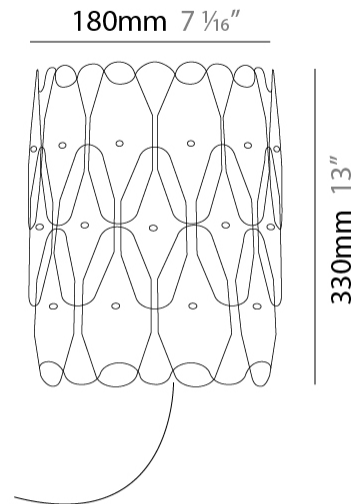

PROJECT	_____
TYPE	_____
SPECIFIER	_____
QUANTITY	_____
DATE	_____

WENDA SURFACE

D63000-

base number   Finish
Options

1. To build a product code in our configurator select the specify button on the base model # product page
2. To build a manual product code on this datasheet choose from the options listed below in blue font and add the suffix to the base model #

GENERAL

Series: Wenda _____
Partner: Linea Zero _____
Division: Design _____
Installation: Surface _____
Product Type: Wall Surface _____
Mounting Location: Wall _____
Light Distribution: Downlight _____

PHYSICAL

Shape: Oval _____
Length (mm): 250 _____
Length (in): 9 ¹³/₁₆ _____
Height (mm): 330 _____
Height (in): 13 _____
Extension (mm): 180 _____
Extension (in): 7 ¹/₁₆ _____
Diffuser: Polilux™ Shade - See Finish Options _____
Fixture Finish: WHI / PNK / SIL / NGD / COP / PKM _____
Fixture Material: Polilux™/ Metal holder _____
Primary Material: Non-Static Polilux _____

ELECTRICAL

Number of Lamps: 1 _____
Lamp Type: LED Retrofit _____
Bulb Included: Bulb Not Included _____
Max. Wattage Per Lamp (W): 7 _____
Lamp Base: E26 _____
Input Voltage (V): 120 _____
Upon Request: 277Vac / GU24 _____

LED

OPTICAL

RATINGS AND CERTIFICATIONS

Certified By: Certified for North American Standards _____
IP rating: IP20 _____