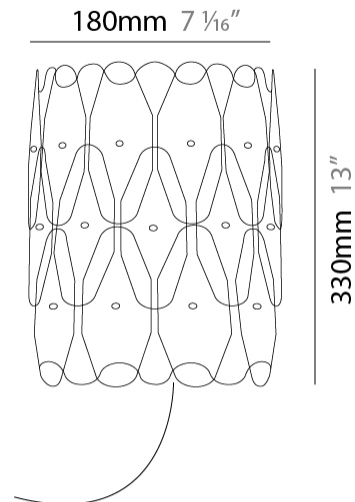

PROJECT
TYPE
SPECIFIER
QUANTITY
DATE

WENDA SURFACE

D63000-

base number Finish
Options

1. To build a product code in our configurator select the specify button on the base model # product page
2. To build a manual product code on this datasheet choose from the options listed below in blue font and add the suffix to the base model #

GENERAL

Series: Wenda
Brand: Linea Zero
Division: Design
Mounting Type: Surface
Mounting Location: Wall
Subcategory: Ambient

PHYSICAL

Shape: Oval
Length (mm): 250
Length (in): 9 ¹³/₁₆
Height (mm): 330
Height (in): 13
Extension (mm): 180
Extension (in): 7 ¹/₁₆
Light Distribution: Downlight
Diffuser: Polilux™ Shade - See Finish Options
Fixture Finish: WHI / PNK / SIL / NGD / COP / PKM
Fixture Material: Polilux™/ Metal holder

ELECTRICAL

Number of Lamps: 1
Lamp Type: LED Retrofit
Bulb Included: Bulb Not Included
Max. Wattage Per Lamp (W): 7
Lamp Base: E26
Input Voltage (V): 120
Upon Request: 277Vac / GU24

LED

OPTICAL

RATINGS AND CERTIFICATIONS

Certified By: Certified for North American Standards
IP rating: IP20