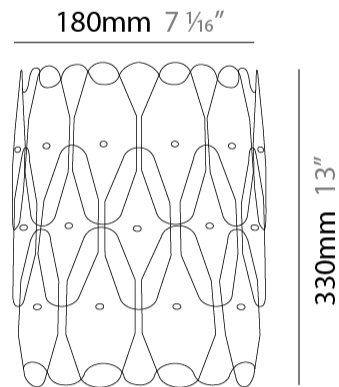

PROJECT	_____
TYPE	_____
SPECIFIER	_____
QUANTITY	_____
DATE	_____

WENDA SURFACE

D63001-

base number   Finish
Options

1. To build a product code in our configurator select the specify button on the base model # product page
2. To build a manual product code on this datasheet choose from the options listed below in blue font and add the suffix to the base model #

GENERAL

Series: Wenda _____
Brand: Linea Zero _____
Division: Design _____
Mounting Type: Surface _____
Mounting Location: Wall _____
Subcategory: Ambient _____

PHYSICAL

Shape: Oval _____
Length (mm): 180 _____
Length (in): 7 1/16 _____
Height (mm): 330 _____
Height (in): 13 _____
Extension (mm): 180 _____
Extension (in): 7 1/16 _____
Light Distribution: Downlight _____
Diffuser: Polilux™ Shade - See Finish Options _____
Fixture Finish: WHI / PNK / SIL / NGD / COP / PKM _____
Fixture Material: Polilux™/ Metal holder _____

ELECTRICAL

Number of Lamps: 1 _____
Lamp Type: LED Retrofit _____
Bulb Included: Bulb Not Included _____
Max. Wattage Per Lamp (W): 7 _____
Lamp Base: E26 _____
Input Voltage (V): 120 _____
Upon Request: 277Vac / GU24 _____

LED

OPTICAL

RATINGS AND CERTIFICATIONS

Certified By: Certified for North American Standards _____
IP rating: IP20 _____