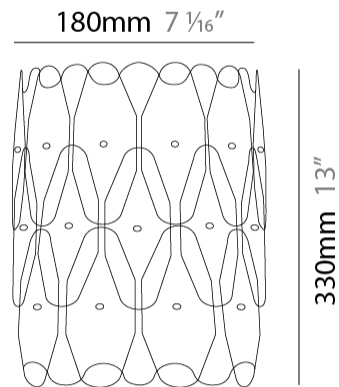

PROJECT
TYPE
SPECIFIER
QUANTITY
DATE

WENDA SURFACE

D63001-

base number   Finish
Options

1. To build a product code in our configurator select the specify button on the base model # product page
2. To build a manual product code on this datasheet choose from the options listed below in blue font and add the suffix to the base model #

GENERAL

Series: Wenda
Partner: Linea Zero
Division: Design
Installation: Surface
Product Type: Wall Surface
Mounting Location: Wall
Light Distribution: Downlight

PHYSICAL

Shape: Oval
Length (mm): 180
Length (in): 7 1/16
Height (mm): 330
Height (in): 13
Extension (mm): 180
Extension (in): 7 1/16
Diffuser: Polilux™ Shade - See Finish Options
Fixture Finish: WHI / PNK / SIL / NGD / COP / PKM
Fixture Material: Polilux™/ Metal holder
Primary Material: Non-Static Polilux

ELECTRICAL

Number of Lamps: 1
Lamp Type: LED Retrofit
Bulb Included: Bulb Not Included
Max. Wattage Per Lamp (W): 7
Lamp Base: E26
Input Voltage (V): 120
Upon Request: 277Vac / GU24

LED

OPTICAL

RATINGS AND CERTIFICATIONS

Certified By: Certified for North American Standards
IP rating: IP20