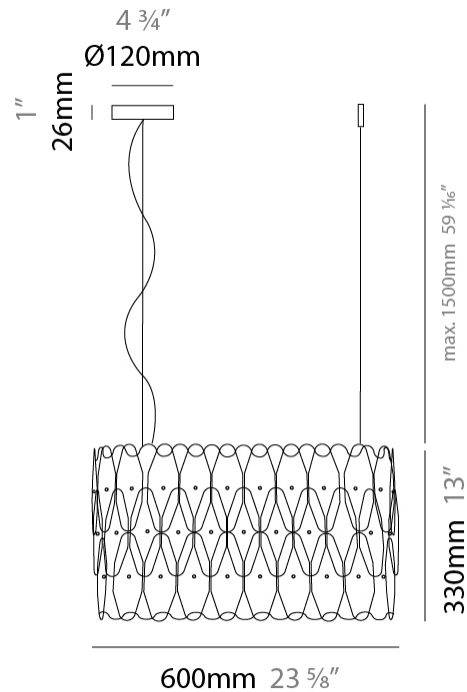

PROJECT	_____
TYPE	_____
SPECIFIER	_____
QUANTITY	_____
DATE	_____

WENDA SUSPENSION

D61001-

base number   Finish
Options

1. To build a product code in our configurator select the specify button on the base model # product page
2. To build a manual product code on this datasheet choose from the options listed below in blue font and add the suffix to the base model #

GENERAL

Series: Wenda _____
Brand: Linea Zero _____
Division: Design _____
Mounting Type: Suspension _____
Mounting Location: Ceiling _____
Subcategory: Pendant _____

PHYSICAL

Shape: Oval _____
Length (mm): 600 _____
Length (in): 23 5/8 _____
Width (mm): 270 _____
Width (in): 10 5/8 _____
Height (mm): 330 _____
Height (in): 13 _____
Max. Overall Height (mm): 1830 _____
Max. Overall Height (in): 72 1/16 _____
Light Distribution: Downlight _____
Diffuser: Polilux™ Shade - See Finish Options _____
Fixture Finish: [WHI](#) / [BLK](#) / [SIL](#) / [NGD](#) / [COP](#) / [PKM](#) _____
Fixture Material: Polilux™/ Metal holder _____
Cable Details: Cable length 59" - Transparent _____

ELECTRICAL

Number of Lamps: 3 _____
Lamp Type: LED Retrofit _____
Bulb Included: Bulb Not Included _____
Max. Wattage Per Lamp (W): 7 _____
Lamp Base: E26 _____
Input Voltage (V): 120 _____
Upon Request: 277Vac / GU24 _____

LED

OPTICAL

RATINGS AND CERTIFICATIONS

Certified By: Certified for North American Standards _____
IP rating: IP20 _____