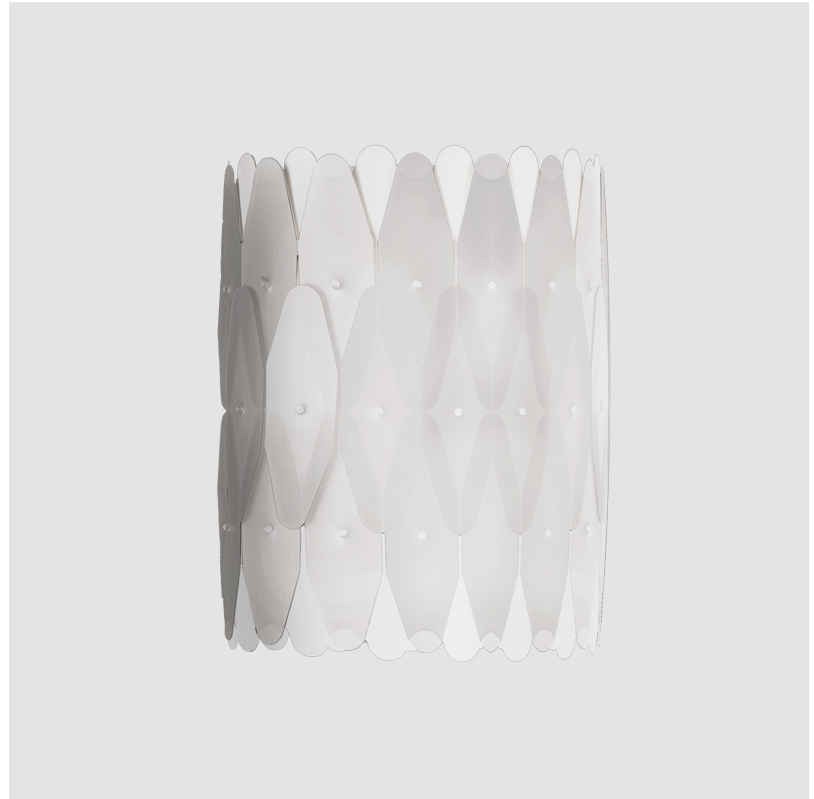

PROJECT
TYPE
SPECIFIER
QUANTITY
DATE

WENDA SURFACE

D63000-

base number Finish
Options

1. To build a product code in our configurator select the specify button on the base model # product page
2. To build a manual product code on this datasheet choose from the options listed below in blue font and add the suffix to the base model #

GENERAL

Series: Wenda
Brand: Linea Zero
Division: Design
Mounting Type: Surface
Mounting Location: Wall
Subcategory: Ambient

PHYSICAL

Shape: Oval
Length (mm): 250
Length (in): 9 ¹³/₁₆
Height (mm): 330
Height (in): 13
Extension (mm): 180
Extension (in): 7 ¹/₁₆
Light Distribution: Downlight
Diffuser: Polilux™ Shade - See Finish Options
Fixture Finish: WHI / PNK / SIL / NGD / COP / PKM
Fixture Material: Polilux™/ Metal holder

ELECTRICAL

Number of Lamps: 1
Lamp Type: LED Retrofit
Bulb Included: Bulb Not Included
Max. Wattage Per Lamp (W): 7
Lamp Base: E26
Input Voltage (V): 120
Upon Request: 277Vac / GU24

LED

OPTICAL

RATINGS AND CERTIFICATIONS

Certified By: Certified for North American Standards
IP rating: IP20