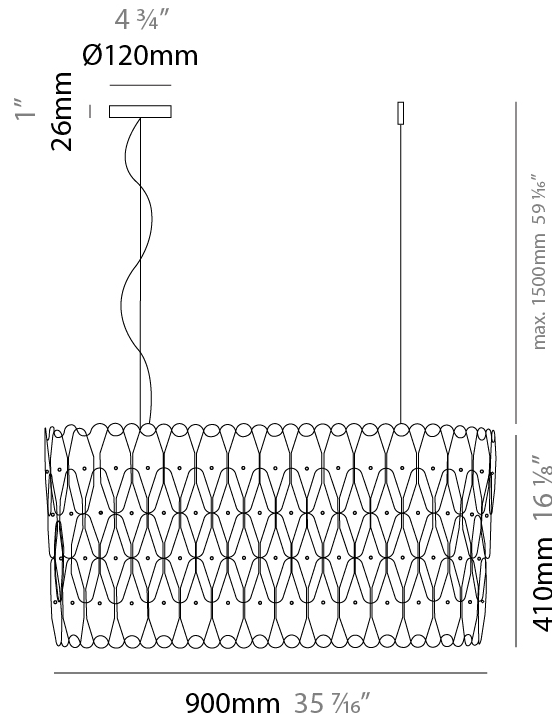

PROJECT	_____
TYPE	_____
SPECIFIER	_____
QUANTITY	_____
DATE	_____

WENDA SUSPENSION

D61000-

base number   Finish
Options

1. To build a product code in our configurator select the specify button on the base model # product page
2. To build a manual product code on this datasheet choose from the options listed below in blue font and add the suffix to the base model #

GENERAL

Series: Wenda _____
Brand: Linea Zero _____
Division: Design _____
Mounting Type: Suspension _____
Mounting Location: Ceiling _____
Subcategory: Pendant _____

PHYSICAL

Shape: Oblong _____
Length (mm): 900 _____
Length (in): 35 ⁷/₁₆ _____
Width (mm): 270 _____
Width (in): 10 ⁵/₈ _____
Height (mm): 410 _____
Height (in): 16 ¹/₈ _____
Max. Overall Height (mm): 1910 _____
Max. Overall Height (in): 75 ³/₁₆ _____
Light Distribution: Downlight _____
Diffuser: Polilux™ Shade - See Finish Options _____
Fixture Finish: WHI / BLK / SIL / NGD / COP / PKM _____
Fixture Material: Polilux™/ Metal holder _____

ELECTRICAL

Number of Lamps: 6 _____
Lamp Type: LED Retrofit _____
Bulb Included: Bulb Not Included _____
Max. Wattage Per Lamp (W): 7 _____
Lamp Base: E26 _____
Input Voltage (V): 120 _____
Upon Request: 277Vac / GU24 _____

LED

OPTICAL

RATINGS AND CERTIFICATIONS

Certified By: Certified for North American Standards _____
IP rating: IP20 _____