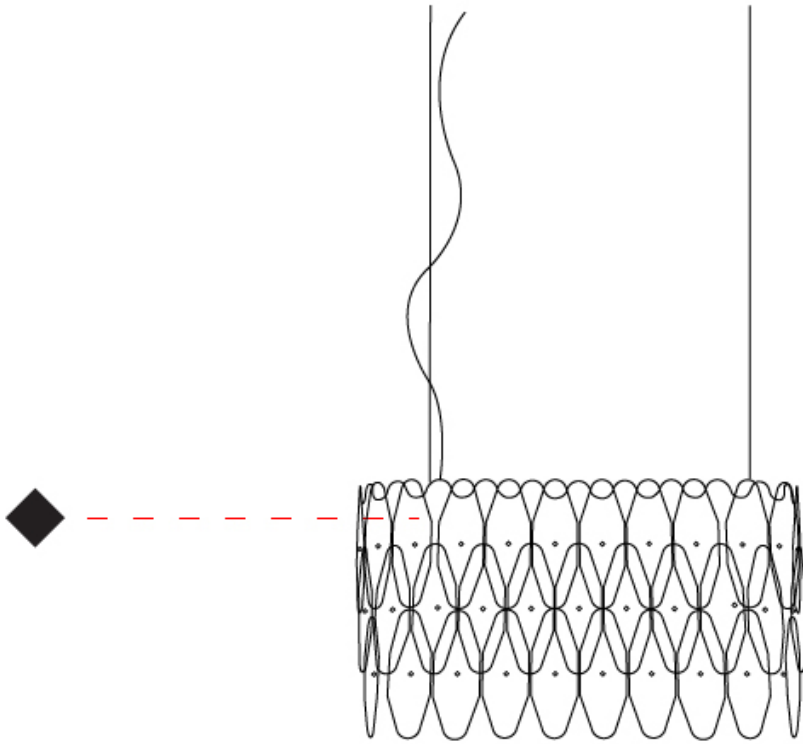

WENDA SUSPENSION

D61001-

PROJECT

TYPE

SPECIFIER

QUANTITY

DATE

D