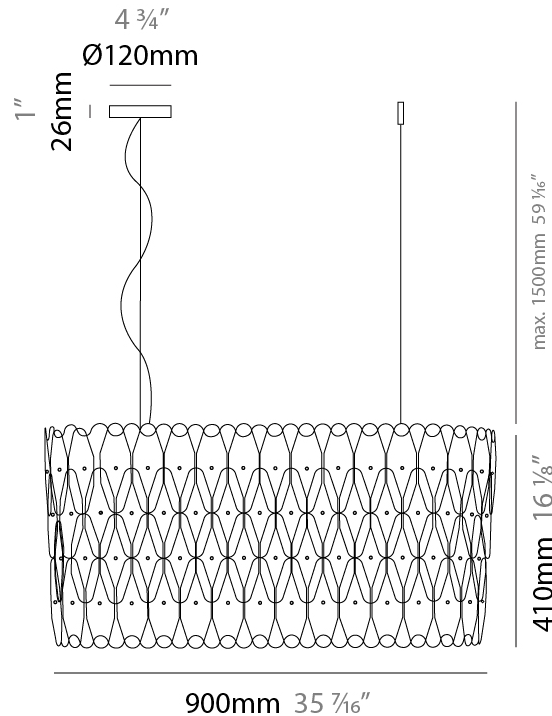

WENDA SUSPENSION

D61000-

base number   Finish
Options

1. To build a product code in our configurator select the specify button on the base model # product page
2. To build a manual product code on this datasheet choose from the options listed below in blue font and add the suffix to the base model #

GENERAL

Series: Wenda _____
Partner: Linea Zero _____
Division: Design _____
Installation: Suspension _____
Product Type: Pendant _____
Mounting Location: Ceiling _____
Light Distribution: Downlight _____

PHYSICAL

Shape: Oblong _____
Length (mm): 900 _____
Length (in): 35 7/16 _____
Width (mm): 270 _____
Width (in): 10 5/8 _____
Height (mm): 410 _____
Height (in): 16 1/8 _____
Max. Overall Height (mm): 1910 _____
Max. Overall Height (in): 75 3/16 _____
Diffuser: Polilux™ Shade - See Finish Options _____
Fixture Finish: WHI / BLK / SIL / NGD / COP / PKM _____
Fixture Material: Polilux™/ Metal holder _____
Primary Material: Non-Static Polilux _____

ELECTRICAL

Number of Lamps: 6 _____
Lamp Type: LED Retrofit _____
Bulb Included: Bulb Not Included _____
Max. Wattage Per Lamp (W): 7 _____
Lamp Base: E26 _____
Input Voltage (V): 120 _____
Upon Request: 277Vac / GU24 _____

LED

OPTICAL

RATINGS AND CERTIFICATIONS

Certified By: Certified for North American Standards _____
IP rating: IP20 _____