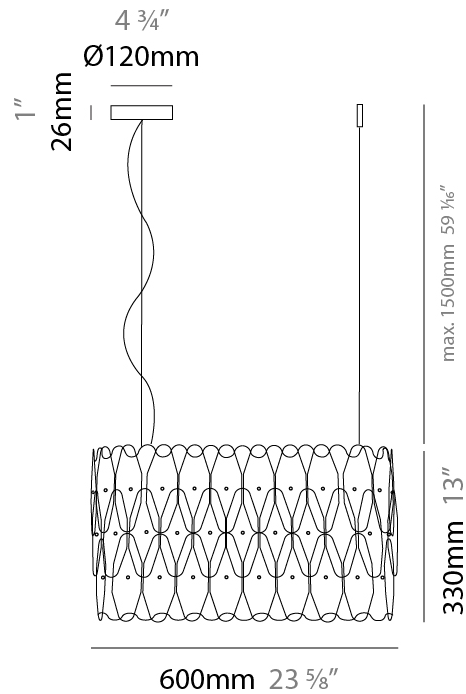

PROJECT	_____
TYPE	_____
SPECIFIER	_____
QUANTITY	_____
DATE	_____

WENDA SUSPENSION

D61001-

base number   Finish
Options

1. To build a product code in our configurator select the specify button on the base model # product page
2. To build a manual product code on this datasheet choose from the options listed below in blue font and add the suffix to the base model #

GENERAL

Series: Wenda _____
Brand: Linea Zero _____
Division: Design _____
Mounting Type: Suspension _____
Mounting Location: Ceiling _____
Subcategory: Pendant _____

PHYSICAL

Shape: Oval _____
Length (mm): 600 _____
Length (in): 23 ⁵/₈ _____
Width (mm): 270 _____
Width (in): 10 ⁵/₈ _____
Height (mm): 330 _____
Height (in): 13 _____
Max. Overall Height (mm): 1830 _____
Max. Overall Height (in): 72 ⁷/₁₆ _____
Light Distribution: Downlight _____
Diffuser: Polilux™ Shade - See Finish Options _____
Fixture Finish: WHI / BLK / SIL / NGD / COP / PKM _____
Fixture Material: Polilux™/ Metal holder _____
Cable Details: Cable length 59" - Transparent _____

ELECTRICAL

Number of Lamps: 3 _____
Lamp Type: LED Retrofit _____
Bulb Included: Bulb Not Included _____
Max. Wattage Per Lamp (W): 7 _____
Lamp Base: E26 _____
Input Voltage (V): 120 _____
Upon Request: 277Vac / GU24 _____

LED

OPTICAL

RATINGS AND CERTIFICATIONS

Certified By: Certified for North American Standards _____
IP rating: IP20 _____