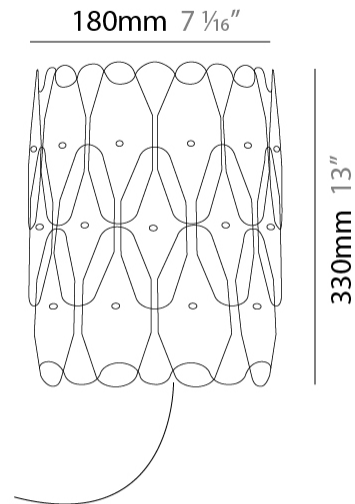

PROJECT
TYPE
SPECIFIER
QUANTITY
DATE

WENDA SURFACE

D63000-

base number Finish
Options

1. To build a product code in our configurator select the specify button on the base model # product page
2. To build a manual product code on this datasheet choose from the options listed below in blue font and add the suffix to the base model #

GENERAL

Series: Wenda
Brand: Linea Zero
Division: Design
Mounting Type: Surface
Mounting Location: Wall
Subcategory: Ambient

PHYSICAL

Shape: Oval
Length (mm): 250
Length (in): 9 ¹³/₁₆
Height (mm): 330
Height (in): 13
Extension (mm): 180
Extension (in): 7 ¹/₁₆
Light Distribution: Downlight
Diffuser: Polilux™ Shade - See Finish Options
Fixture Finish: WHI / PNK / SIL / NGD / COP / PKM
Fixture Material: Polilux™/ Metal holder

ELECTRICAL

Number of Lamps: 1
Lamp Type: LED Retrofit
Bulb Included: Bulb Not Included
Max. Wattage Per Lamp (W): 7
Lamp Base: E26
Input Voltage (V): 120
Upon Request: 277Vac / GU24

LED

OPTICAL

RATINGS AND CERTIFICATIONS

Certified By: Certified for North American Standards
IP rating: IP20