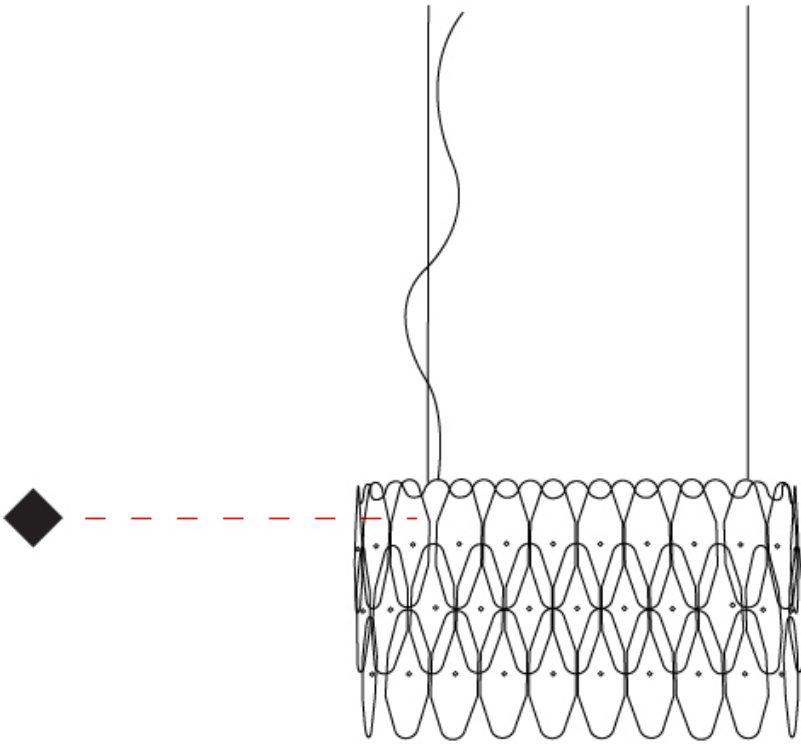

D61001-

PROJECT

TYPE

SPECIFIER

QUANTITY

DATE

D