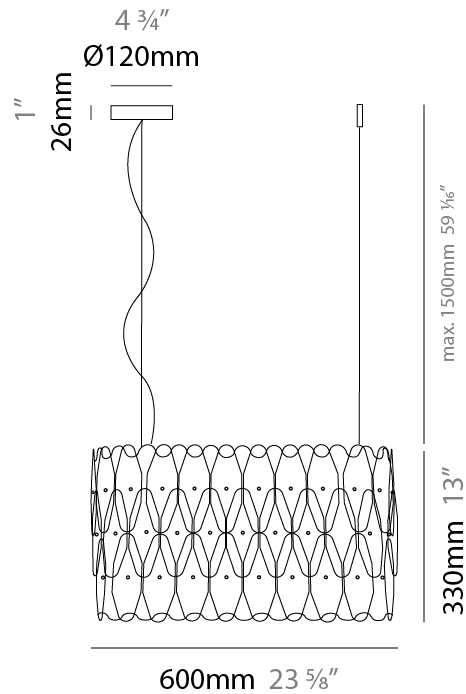

PROJECT	_____
TYPE	_____
SPECIFIER	_____
QUANTITY	_____
DATE	_____

WENDA SUSPENSION

D61001-

base number   Finish
Options

1. To build a product code in our configurator select the specify button on the base model # product page
2. To build a manual product code on this datasheet choose from the options listed below in blue font and add the suffix to the base model #

GENERAL

Series: Wenda _____
Brand: Linea Zero _____
Division: Design _____
Mounting Type: Suspension _____
Mounting Location: Ceiling _____
Subcategory: Pendant _____

PHYSICAL

Shape: Oval _____
Length (mm): 600 _____
Length (in): 23 ⁵/₈ _____
Width (mm): 270 _____
Width (in): 10 ⁵/₈ _____
Height (mm): 330 _____
Height (in): 13 _____
Max. Overall Height (mm): 1830 _____
Max. Overall Height (in): 72 ⁷/₁₆ _____
Light Distribution: Downlight _____
Diffuser: Polilux™ Shade - See Finish Options _____
Fixture Finish: [WHI](#) / [BLK](#) / [SIL](#) / [NGD](#) / [COP](#) / [PKM](#) _____
Fixture Material: Polilux™/ Metal holder _____
Cable Details: Cable length 59" - Transparent _____

ELECTRICAL

Number of Lamps: 3 _____
Lamp Type: LED Retrofit _____
Bulb Included: Bulb Not Included _____
Max. Wattage Per Lamp (W): 7 _____
Lamp Base: E26 _____
Input Voltage (V): 120 _____
Upon Request: 277Vac / GU24 _____

LED

OPTICAL

RATINGS AND CERTIFICATIONS

Certified By: Certified for North American Standards _____
IP rating: IP20 _____