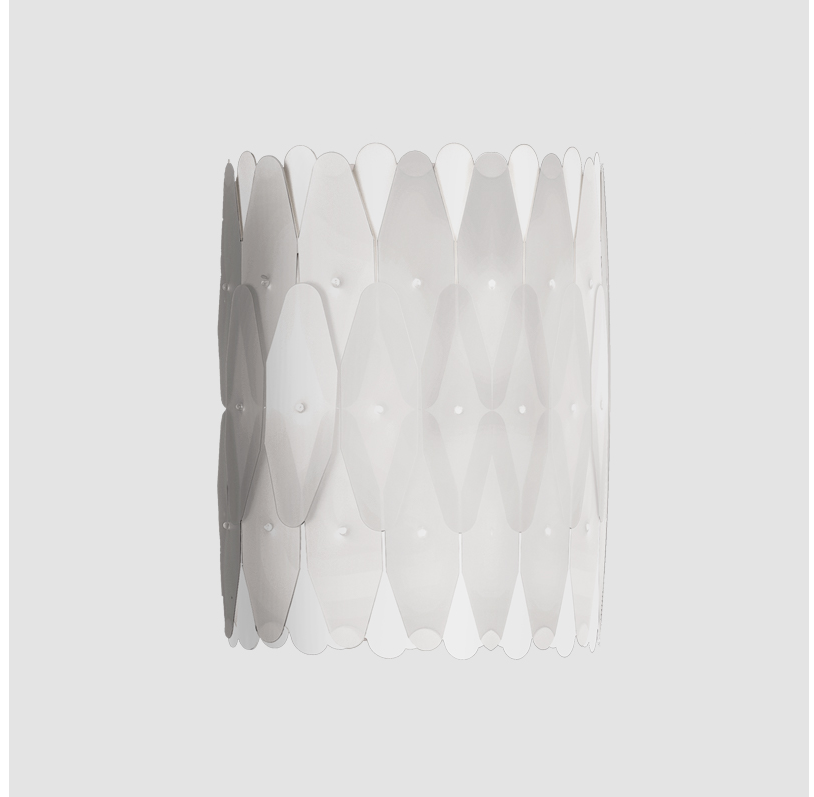

PROJECT
TYPE
SPECIFIER
QUANTITY
DATE

WENDA SURFACE

D63001-

base number   Finish
Options

1. To build a product code in our configurator select the specify button on the base model # product page
2. To build a manual product code on this datasheet choose from the options listed below in blue font and add the suffix to the base model #

GENERAL

Series: Wenda
Brand: Linea Zero
Division: Design
Mounting Type: Surface
Mounting Location: Wall
Subcategory: Ambient

PHYSICAL

Shape: Oval
Length (mm): 180
Length (in): 7 1/16
Height (mm): 330
Height (in): 13
Extension (mm): 180
Extension (in): 7 1/16
Light Distribution: Downlight
Diffuser: Polilux™ Shade - See Finish Options
Fixture Finish: WHI / PNK / SIL / NGD / COP / PKM
Fixture Material: Polilux™/ Metal holder

ELECTRICAL

Number of Lamps: 1
Lamp Type: LED Retrofit
Bulb Included: Bulb Not Included
Max. Wattage Per Lamp (W): 7
Lamp Base: E26
Input Voltage (V): 120
Upon Request: 277Vac / GU24

LED

OPTICAL

RATINGS AND CERTIFICATIONS

Certified By: Certified for North American Standards
IP rating: IP20