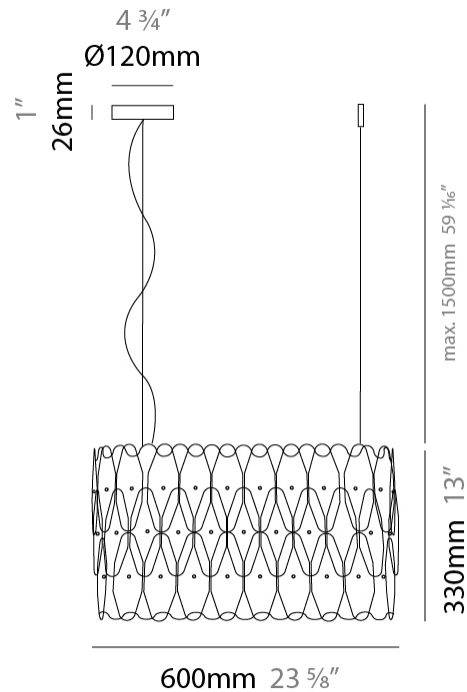

PROJECT	_____
TYPE	_____
SPECIFIER	_____
QUANTITY	_____
DATE	_____

WENDA SUSPENSION

D61001-

base number   Finish
Options

1. To build a product code in our configurator select the specify button on the base model # product page
2. To build a manual product code on this datasheet choose from the options listed below in blue font and add the suffix to the base model #

GENERAL

Series: Wenda _____
Brand: Linea Zero _____
Division: Design _____
Mounting Type: Suspension _____
Mounting Location: Ceiling _____
Subcategory: Pendant _____

PHYSICAL

Shape: Oval _____
Length (mm): 600 _____
Length (in): 23 5/8 _____
Width (mm): 270 _____
Width (in): 10 5/8 _____
Height (mm): 330 _____
Height (in): 13 _____
Max. Overall Height (mm): 1830 _____
Max. Overall Height (in): 72 1/16 _____
Light Distribution: Downlight _____
Diffuser: Polilux™ Shade - See Finish Options _____
Fixture Finish: WHI / BLK / SIL / NGD / COP / PKM _____
Fixture Material: Polilux™/ Metal holder _____
Cable Details: Cable length 59" - Transparent _____

ELECTRICAL

Number of Lamps: 3 _____
Lamp Type: LED Retrofit _____
Bulb Included: Bulb Not Included _____
Max. Wattage Per Lamp (W): 7 _____
Lamp Base: E26 _____
Input Voltage (V): 120 _____
Upon Request: 277Vac / GU24 _____

LED

OPTICAL

RATINGS AND CERTIFICATIONS

Certified By: Certified for North American Standards _____
IP rating: IP20 _____