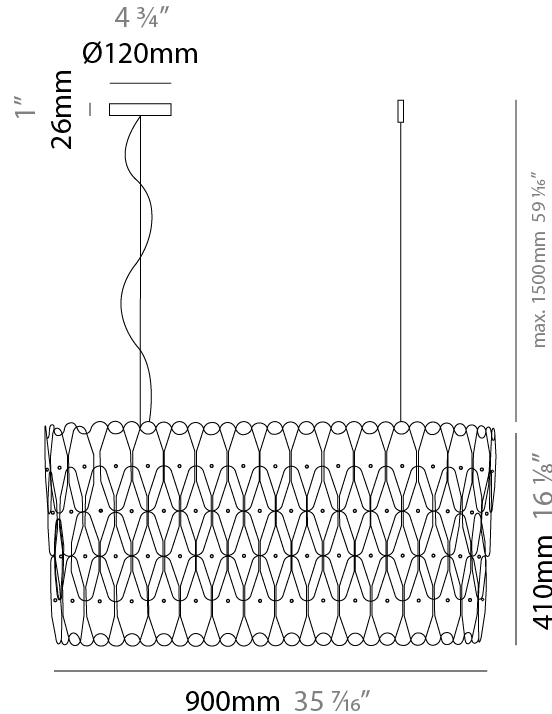

WENDA SUSPENSION

D61000-

base number   Finish
Options

1. To build a product code in our configurator select the specify button on the base model # product page
2. To build a manual product code on this datasheet choose from the options listed below in blue font and add the suffix to the base model #

GENERAL

Series: Wenda _____
Brand: Linea Zero _____
Division: Design _____
Mounting Type: Suspension _____
Mounting Location: Ceiling _____
Subcategory: Pendant _____

PHYSICAL

Shape: Oblong _____
Length (mm): 900 _____
Length (in): 35 ⁷/₁₆ _____
Width (mm): 270 _____
Width (in): 10 ⁵/₈ _____
Height (mm): 410 _____
Height (in): 16 ¹/₈ _____
Max. Overall Height (mm): 1910 _____
Max. Overall Height (in): 75 ³/₁₆ _____
Light Distribution: Downlight _____
Diffuser: Polilux™ Shade - See Finish Options _____
[Fixture Finish: WHI / BLK / SIL / NGD / COP / PKM](#) _____
Fixture Material: Polilux™/ Metal holder _____

ELECTRICAL

Number of Lamps: 6 _____
Lamp Type: LED Retrofit _____
Bulb Included: Bulb Not Included _____
Max. Wattage Per Lamp (W): 7 _____
Lamp Base: E26 _____
Input Voltage (V): 120 _____
Upon Request: 277Vac / GU24 _____

LED

OPTICAL

RATINGS AND CERTIFICATIONS

Certified By: Certified for North American Standards _____
IP rating: IP20 _____