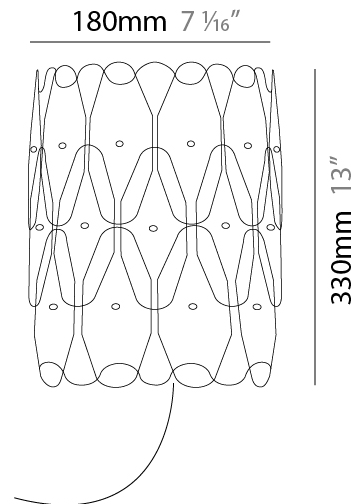

PROJECT	_____
TYPE	_____
SPECIFIER	_____
QUANTITY	_____
DATE	_____

WENDA SURFACE

D63000-

base number   Finish
Options

1. To build a product code in our configurator select the specify button on the base model # product page
2. To build a manual product code on this datasheet choose from the options listed below in blue font and add the suffix to the base model #

GENERAL

Series: Wenda _____
Brand: Linea Zero _____
Division: Design _____
Mounting Type: Surface _____
Mounting Location: Wall _____
Subcategory: Ambient _____

PHYSICAL

Shape: Oval _____
Length (mm): 250 _____
Length (in): 9 ¹³/₁₆ _____
Height (mm): 330 _____
Height (in): 13 _____
Extension (mm): 180 _____
Extension (in): 7 ¹/₁₆ _____
Light Distribution: Downlight _____
Diffuser: Polilux™ Shade - See Finish Options _____
Fixture Finish: WHI / PNK / SIL / NGD / COP / PKM _____
Fixture Material: Polilux™/ Metal holder _____

ELECTRICAL

Number of Lamps: 1 _____
Lamp Type: LED Retrofit _____
Bulb Included: Bulb Not Included _____
Max. Wattage Per Lamp (W): 7 _____
Lamp Base: E26 _____
Input Voltage (V): 120 _____
Upon Request: 277Vac / GU24 _____

LED

OPTICAL

RATINGS AND CERTIFICATIONS

Certified By: Certified for North American Standards _____
IP rating: IP20 _____