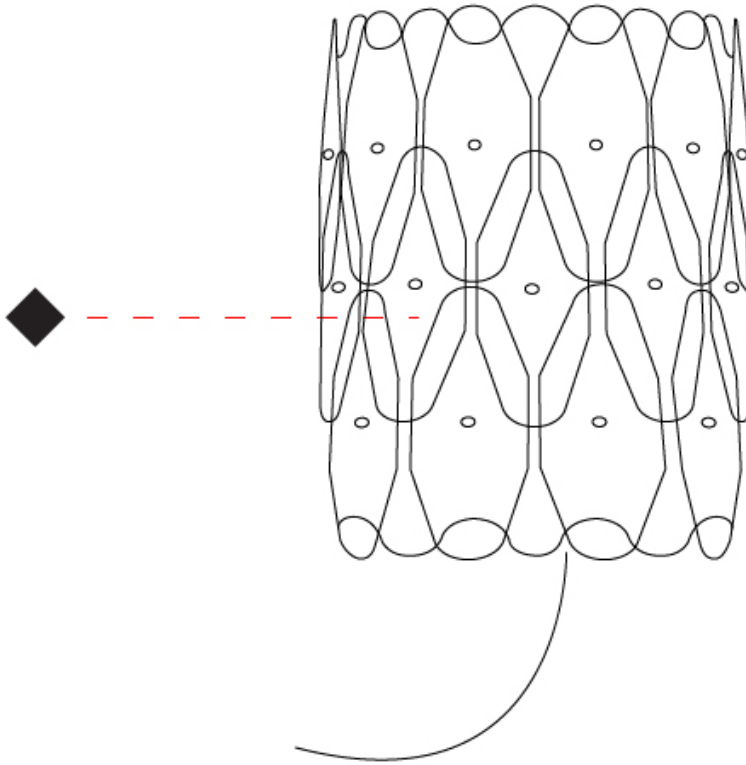

WENDA SURFACE

D63000-

PROJECT _____

TYPE _____

SPECIFIER _____

QUANTITY _____

DATE _____

D