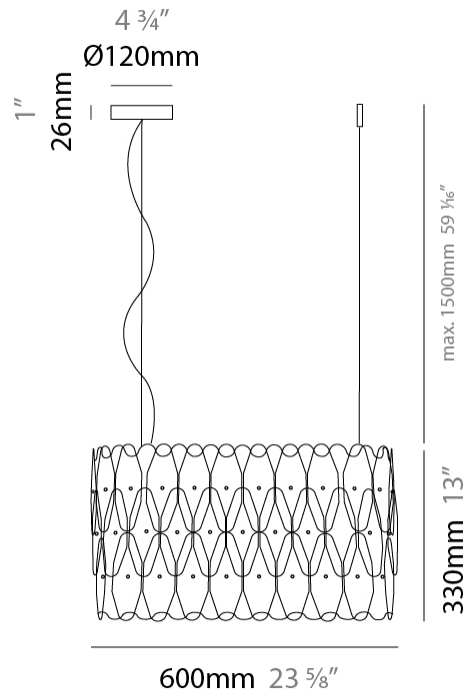

PROJECT	_____
TYPE	_____
SPECIFIER	_____
QUANTITY	_____
DATE	_____

WENDA SUSPENSION

D61001-

base number   Finish
Options

1. To build a product code in our configurator select the specify button on the base model # product page
2. To build a manual product code on this datasheet choose from the options listed below in blue font and add the suffix to the base model #

GENERAL

Series: Wenda _____
Brand: Linea Zero _____
Division: Design _____
Mounting Type: Suspension _____
Mounting Location: Ceiling _____
Subcategory: Pendant _____

PHYSICAL

Shape: Oval _____
Length (mm): 600 _____
Length (in): 23 5/8 _____
Width (mm): 270 _____
Width (in): 10 5/8 _____
Height (mm): 330 _____
Height (in): 13 _____
Max. Overall Height (mm): 1830 _____
Max. Overall Height (in): 72 1/16 _____
Light Distribution: Downlight _____
Diffuser: Polilux™ Shade - See Finish Options _____
Fixture Finish: [WHI](#) / [BLK](#) / [SIL](#) / [NGD](#) / [COP](#) / [PKM](#) _____
Fixture Material: Polilux™/ Metal holder _____
Cable Details: Cable length 59" - Transparent _____

ELECTRICAL

Number of Lamps: 3 _____
Lamp Type: LED Retrofit _____
Bulb Included: Bulb Not Included _____
Max. Wattage Per Lamp (W): 7 _____
Lamp Base: E26 _____
Input Voltage (V): 120 _____
Upon Request: 277Vac / GU24 _____

LED

OPTICAL

RATINGS AND CERTIFICATIONS

Certified By: Certified for North American Standards _____
IP rating: IP20 _____