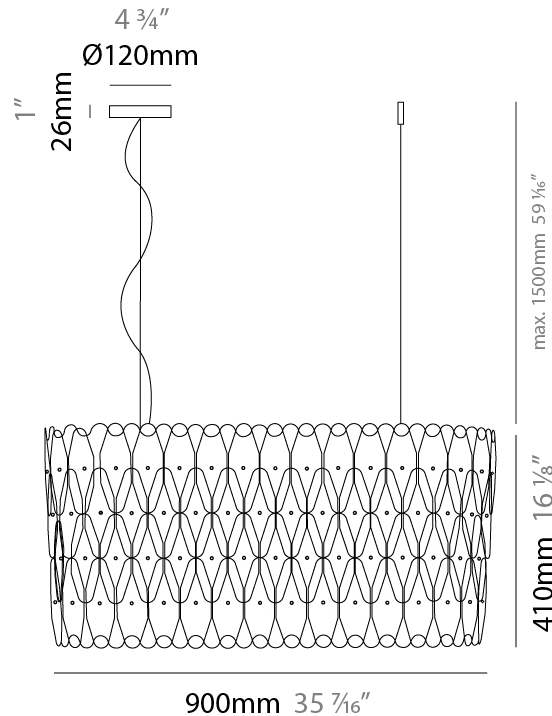

WENDA SUSPENSION

D61000-

base number   Finish
Options

1. To build a product code in our configurator select the specify button on the base model # product page
2. To build a manual product code on this datasheet choose from the options listed below in blue font and add the suffix to the base model #

GENERAL

Series: Wenda _____
Brand: Linea Zero _____
Division: Design _____
Mounting Type: Suspension _____
Mounting Location: Ceiling _____
Subcategory: Pendant _____

PHYSICAL

Shape: Oblong _____
Length (mm): 900 _____
Length (in): 35 ⁷/₁₆ _____
Width (mm): 270 _____
Width (in): 10 ⁵/₈ _____
Height (mm): 410 _____
Height (in): 16 ¹/₈ _____
Max. Overall Height (mm): 1910 _____
Max. Overall Height (in): 75 ³/₁₆ _____
Light Distribution: Downlight _____
Diffuser: Polilux™ Shade - See Finish Options _____
[Fixture Finish: WHI / BLK / SIL / NGD / COP / PKM](#) _____
Fixture Material: Polilux™/ Metal holder _____

ELECTRICAL

Number of Lamps: 6 _____
Lamp Type: LED Retrofit _____
Bulb Included: Bulb Not Included _____
Max. Wattage Per Lamp (W): 7 _____
Lamp Base: E26 _____
Input Voltage (V): 120 _____
Upon Request: 277Vac / GU24 _____

LED

OPTICAL

RATINGS AND CERTIFICATIONS

Certified By: Certified for North American Standards _____
IP rating: IP20 _____