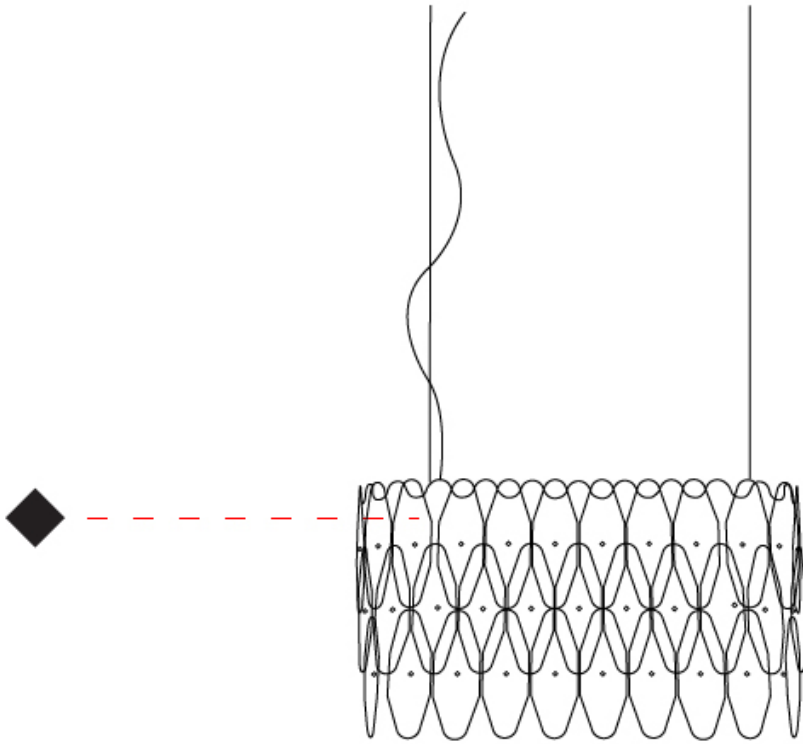

WENDA SUSPENSION

D61001-

PROJECT

TYPE

SPECIFIER

QUANTITY

DATE