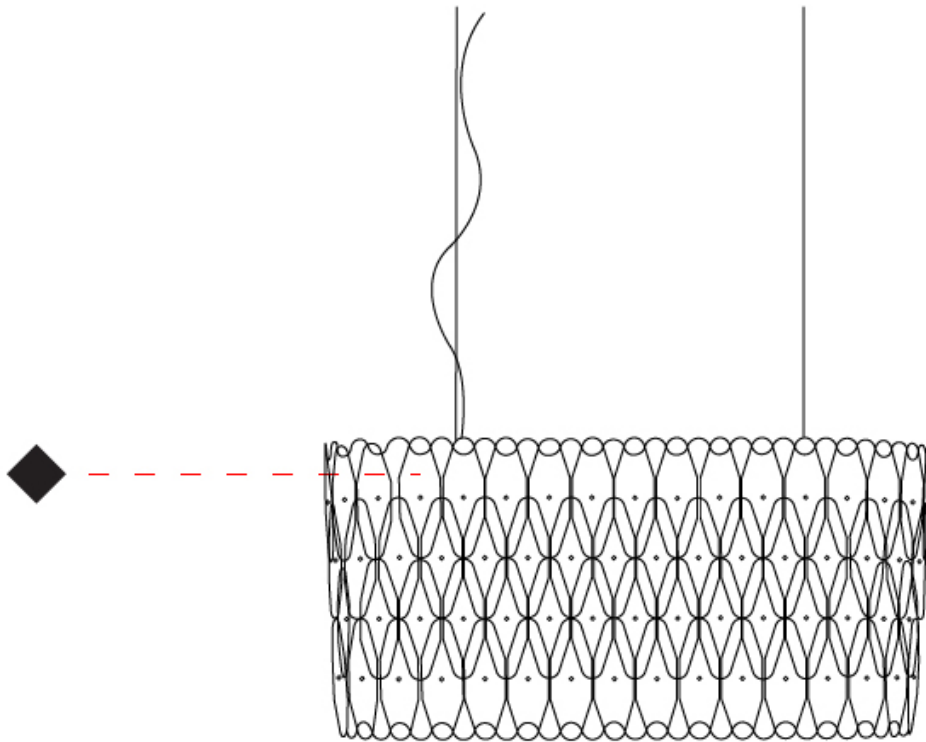

WENDA SUSPENSION

D61000-

PROJECT

TYPE

SPECIFIER

QUANTITY

DATE

D