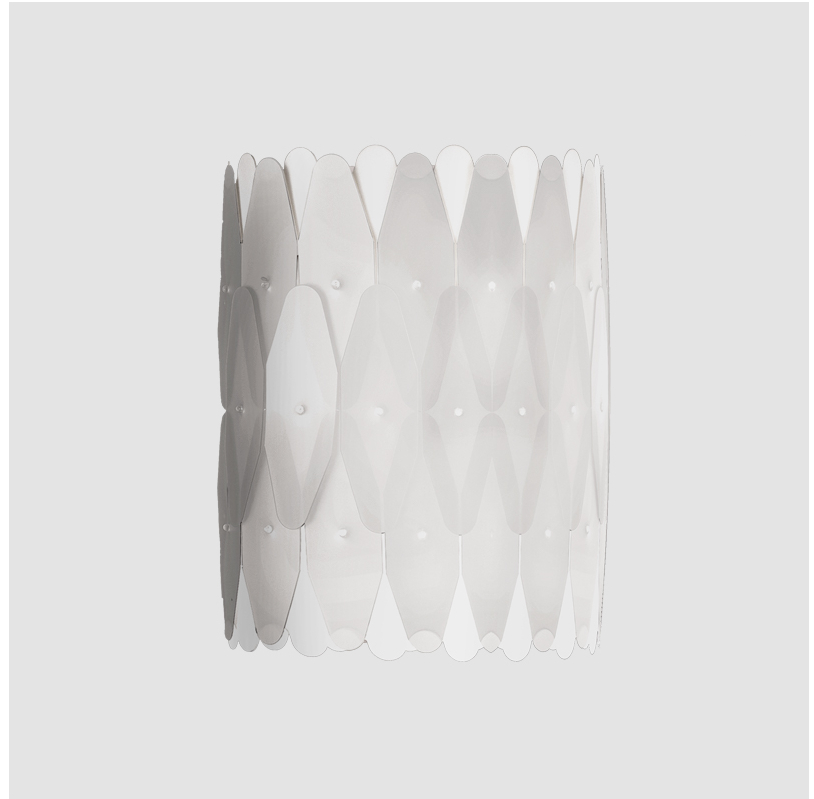

PROJECT	
TYPE	
SPECIFIER	
QUANTITY	
DATE	

WENDA SURFACE

D63000-

base number Finish
Options

1. To build a product code in our configurator select the specify button on the base model # product page
2. To build a manual product code on this datasheet choose from the options listed below in blue font and add the suffix to the base model #

GENERAL

Series: Wenda
Partner: Linea Zero
Division: Design
Installation: Surface
Product Type: Wall Surface
Mounting Location: Wall
Light Distribution: Downlight

PHYSICAL

Shape: Oval
Length (mm): 250
Length (in): 9 ¹³/₁₆
Height (mm): 330
Height (in): 13
Extension (mm): 180
Extension (in): 7 ¹/₁₆
Diffuser: Polilux™ Shade - See Finish Options
Fixture Finish: WHI / PNK / SIL / NGD / COP / PKM
Fixture Material: Polilux™/ Metal holder
Primary Material: Non-Static Polilux

ELECTRICAL

Number of Lamps: 1
Lamp Type: LED Retrofit
Bulb Included: Bulb Not Included
Max. Wattage Per Lamp (W): 7
Lamp Base: E26
Input Voltage (V): 120
Upon Request: 277Vac / GU24

LED

OPTICAL

RATINGS AND CERTIFICATIONS

Certified By: Certified for North American Standards
IP rating: IP20