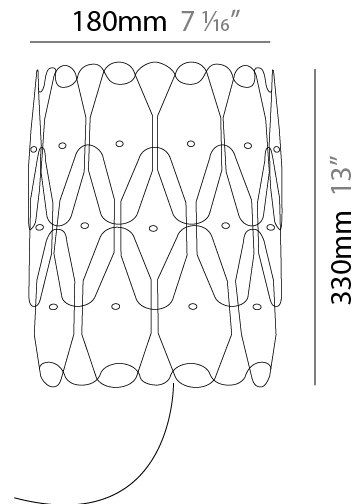

PROJECT	
TYPE	
SPECIFIER	
QUANTITY	
DATE	

WENDA SURFACE

D63000-

base number Finish
Options

1. To build a product code in our configurator select the specify button on the base model # product page
2. To build a manual product code on this datasheet choose from the options listed below in blue font and add the suffix to the base model #

GENERAL

Series: Wenda
Partner: Linea Zero
Division: Design
Installation: Surface
Product Type: Wall Surface
Mounting Location: Wall
Light Distribution: Downlight

PHYSICAL

Shape: Oval
Length (mm): 250
Length (in): 9 ¹³/₁₆
Height (mm): 330
Height (in): 13
Extension (mm): 180
Extension (in): 7 ¹/₁₆
Diffuser: Polilux™ Shade - See Finish Options
Fixture Finish: WHI / PNK / SIL / NGD / COP / PKM
Fixture Material: Polilux™/ Metal holder
Primary Material: Non-Static Polilux

ELECTRICAL

Number of Lamps: 1
Lamp Type: LED Retrofit
Bulb Included: Bulb Not Included
Max. Wattage Per Lamp (W): 7
Lamp Base: E26
Input Voltage (V): 120
Upon Request: 277Vac / GU24

LED

OPTICAL

RATINGS AND CERTIFICATIONS

Certified By: Certified for North American Standards
IP rating: IP20