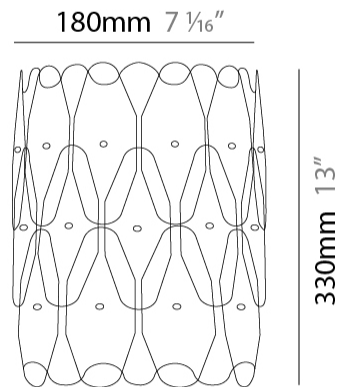

PROJECT	_____
TYPE	_____
SPECIFIER	_____
QUANTITY	_____
DATE	_____

WENDA SURFACE

D63001-

base number   Finish
Options

1. To build a product code in our configurator select the specify button on the base model # product page
2. To build a manual product code on this datasheet choose from the options listed below in blue font and add the suffix to the base model #

GENERAL

Series: Wenda _____
Partner: Linea Zero _____
Division: Design _____
Installation: Surface _____
Product Type: Wall Surface _____
Mounting Location: Wall _____
Light Distribution: Downlight _____

PHYSICAL

Shape: Oval _____
Length (mm): 180 _____
Length (in): 7 1/16 _____
Height (mm): 330 _____
Height (in): 13 _____
Extension (mm): 180 _____
Extension (in): 7 1/16 _____
Diffuser: Polilux™ Shade - See Finish Options _____
Fixture Finish: WHI / PNK / SIL / NGD / COP / PKM _____
Fixture Material: Polilux™/ Metal holder _____
Primary Material: Non-Static Polilux _____

ELECTRICAL

Number of Lamps: 1 _____
Lamp Type: LED Retrofit _____
Bulb Included: Bulb Not Included _____
Max. Wattage Per Lamp (W): 7 _____
Lamp Base: E26 _____
Input Voltage (V): 120 _____
Upon Request: 277Vac / GU24 _____

LED

OPTICAL

RATINGS AND CERTIFICATIONS

Certified By: Certified for North American Standards _____
IP rating: IP20 _____