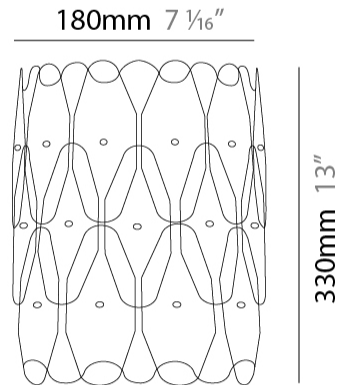

PROJECT
TYPE
SPECIFIER
QUANTITY
DATE

WENDA SURFACE

D63001-

base number   Finish
Options

1. To build a product code in our configurator select the specify button on the base model # product page
2. To build a manual product code on this datasheet choose from the options listed below in blue font and add the suffix to the base model #

GENERAL

Series: Wenda
Partner: Linea Zero
Division: Design
Installation: Surface
Product Type: Wall Surface
Mounting Location: Wall
Light Distribution: Downlight

PHYSICAL

Shape: Oval
Length (mm): 180
Length (in): 7 1/16
Height (mm): 330
Height (in): 13
Extension (mm): 180
Extension (in): 7 1/16
Diffuser: Polilux™ Shade - See Finish Options
Fixture Finish: WHI / PNK / SIL / NGD / COP / PKM
Fixture Material: Polilux™/ Metal holder
Primary Material: Non-Static Polilux

ELECTRICAL

Number of Lamps: 1
Lamp Type: LED Retrofit
Bulb Included: Bulb Not Included
Max. Wattage Per Lamp (W): 7
Lamp Base: E26
Input Voltage (V): 120
Upon Request: 277Vac / GU24

LED

OPTICAL

RATINGS AND CERTIFICATIONS

Certified By: Certified for North American Standards
IP rating: IP20