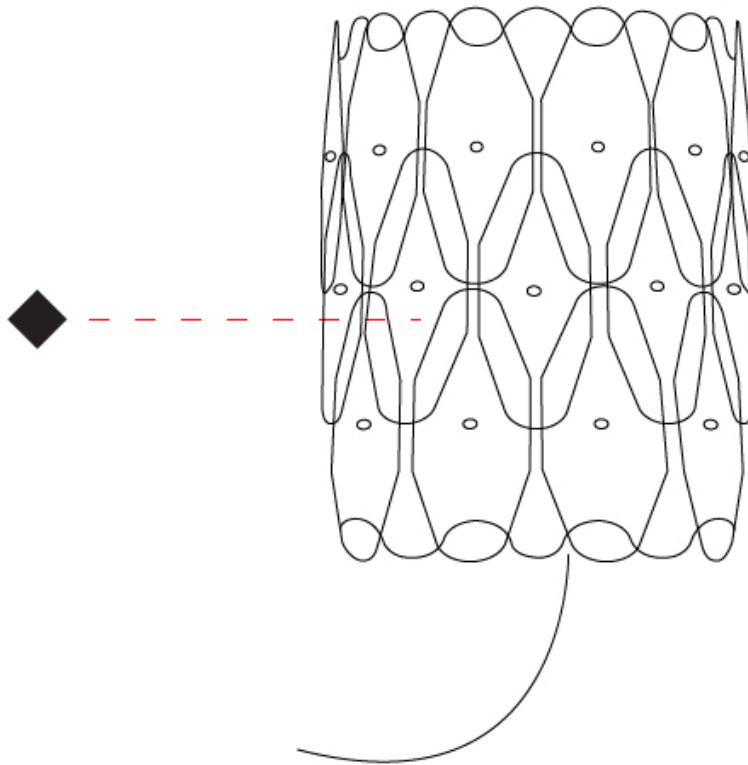

WENDA SURFACE

D63000-

PROJECT

TYPE

SPECIFIER

QUANTITY

DATE

D