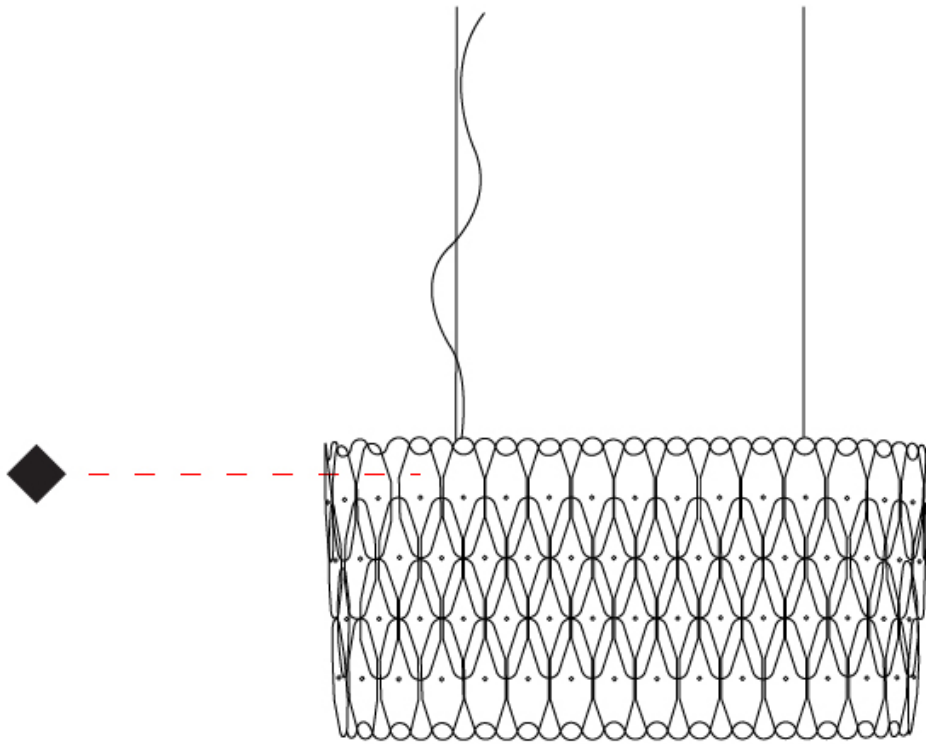

WENDA SUSPENSION

D61000-

PROJECT

TYPE

SPECIFIER

QUANTITY

DATE

D