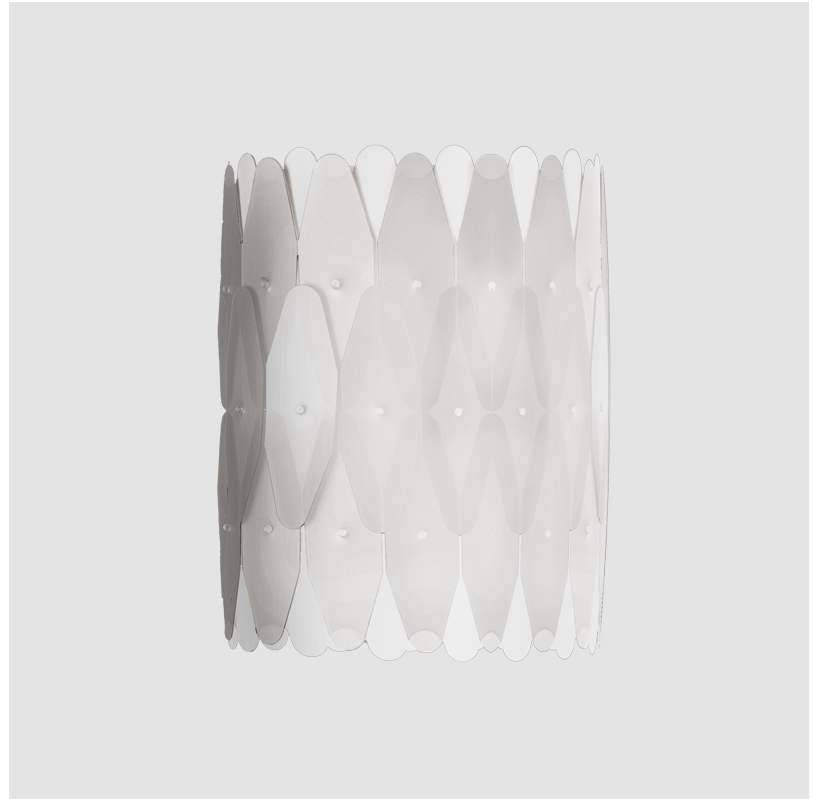

PROJECT	_____
TYPE	_____
SPECIFIER	_____
QUANTITY	_____
DATE	_____

WENDA SURFACE

D63000-

base number   Finish
Options

1. To build a product code in our configurator select the specify button on the base model # product page
2. To build a manual product code on this datasheet choose from the options listed below in blue font and add the suffix to the base model #

GENERAL

Series: Wenda _____
Partner: Linea Zero _____
Division: Design _____
Installation: Surface _____
Product Type: Wall Surface _____
Mounting Location: Wall _____
Light Distribution: Downlight _____

PHYSICAL

Shape: Oval _____
Length (mm): 250 _____
Length (in): 9 ¹³/₁₆ _____
Height (mm): 330 _____
Height (in): 13 _____
Extension (mm): 180 _____
Extension (in): 7 ¹/₁₆ _____
Diffuser: Polilux™ Shade - See Finish Options _____
Fixture Finish: WHI / PNK / SIL / NGD / COP / PKM _____
Fixture Material: Polilux™/ Metal holder _____
Primary Material: Non-Static Polilux _____

ELECTRICAL

Number of Lamps: 1 _____
Lamp Type: LED Retrofit _____
Bulb Included: Bulb Not Included _____
Max. Wattage Per Lamp (W): 7 _____
Lamp Base: E26 _____
Input Voltage (V): 120 _____
Upon Request: 277Vac / GU24 _____

LED

OPTICAL

RATINGS AND CERTIFICATIONS

Certified By: Certified for North American Standards _____
IP rating: IP20 _____