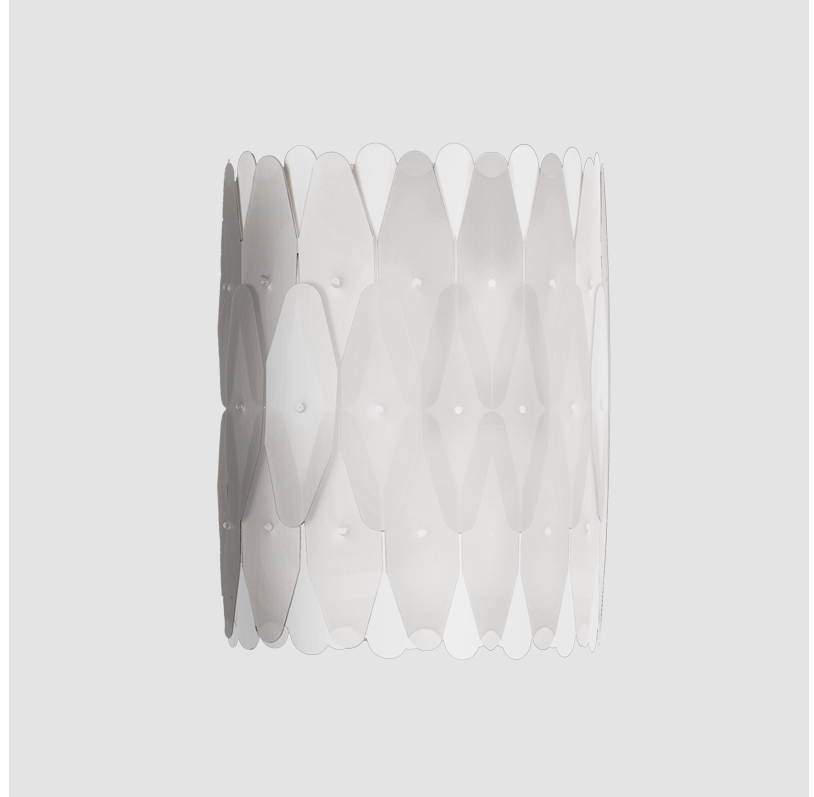

PROJECT
TYPE
SPECIFIER
QUANTITY
DATE

WENDA SURFACE

D63001-

base number   Finish
Options

1. To build a product code in our configurator select the specify button on the base model # product page
2. To build a manual product code on this datasheet choose from the options listed below in blue font and add the suffix to the base model #

GENERAL

Series: Wenda
Partner: Linea Zero
Division: Design
Installation: Surface
Product Type: Wall Surface
Mounting Location: Wall
Light Distribution: Downlight

PHYSICAL

Shape: Oval
Length (mm): 180
Length (in): 7 1/16
Height (mm): 330
Height (in): 13
Extension (mm): 180
Extension (in): 7 1/16
Diffuser: Polilux™ Shade - See Finish Options
Fixture Finish: WHI / PNK / SIL / NGD / COP / PKM
Fixture Material: Polilux™/ Metal holder
Primary Material: Non-Static Polilux

ELECTRICAL

Number of Lamps: 1
Lamp Type: LED Retrofit
Bulb Included: Bulb Not Included
Max. Wattage Per Lamp (W): 7
Lamp Base: E26
Input Voltage (V): 120
Upon Request: 277Vac / GU24

LED

OPTICAL

RATINGS AND CERTIFICATIONS

Certified By: Certified for North American Standards
IP rating: IP20