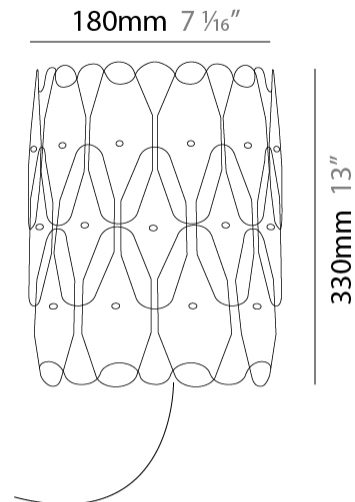

PROJECT	_____
TYPE	_____
SPECIFIER	_____
QUANTITY	_____
DATE	_____

WENDA SURFACE

D63000-

base number   Finish
Options

1. To build a product code in our configurator select the specify button on the base model # product page
2. To build a manual product code on this datasheet choose from the options listed below in blue font and add the suffix to the base model #

GENERAL

Series: Wenda _____
Partner: Linea Zero _____
Division: Design _____
Installation: Surface _____
Product Type: Wall Surface _____
Mounting Location: Wall _____
Light Distribution: Downlight _____

PHYSICAL

Shape: Oval _____
Length (mm): 250 _____
Length (in): 9 ¹³/₁₆ _____
Height (mm): 330 _____
Height (in): 13 _____
Extension (mm): 180 _____
Extension (in): 7 ¹/₁₆ _____
Diffuser: Polilux™ Shade - See Finish Options _____
Fixture Finish: WHI / PNK / SIL / NGD / COP / PKM _____
Fixture Material: Polilux™/ Metal holder _____
Primary Material: Non-Static Polilux _____

ELECTRICAL

Number of Lamps: 1 _____
Lamp Type: LED Retrofit _____
Bulb Included: Bulb Not Included _____
Max. Wattage Per Lamp (W): 7 _____
Lamp Base: E26 _____
Input Voltage (V): 120 _____
Upon Request: 277Vac / GU24 _____

LED

OPTICAL

RATINGS AND CERTIFICATIONS

Certified By: Certified for North American Standards _____
IP rating: IP20 _____