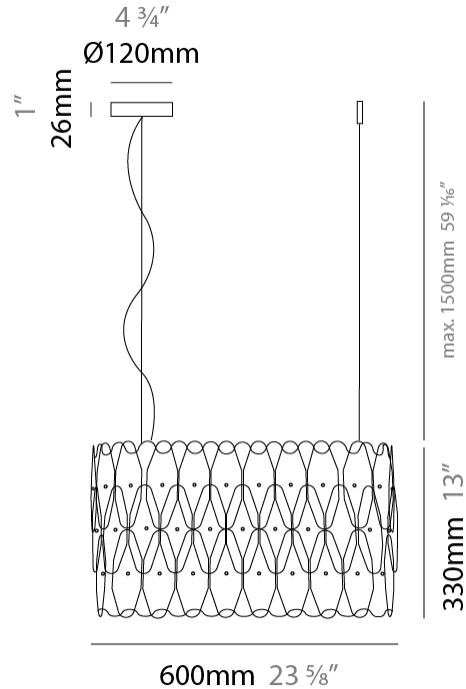

PROJECT
TYPE
SPECIFIER
QUANTITY
DATE

WENDA SUSPENSION

D61001-

base number   Finish
Options

1. To build a product code in our configurator select the specify button on the base model # product page
2. To build a manual product code on this datasheet choose from the options listed below in blue font and add the suffix to the base model #

GENERAL

Series: Wenda
Partner: Linea Zero
Division: Design
Installation: Suspension
Product Type: Pendant
Mounting Location: Ceiling
Light Distribution: Downlight

PHYSICAL

Shape: Oval
Length (mm): 600
Length (in): 23 5/8
Width (mm): 270
Width (in): 10 5/8
Height (mm): 330
Height (in): 13
Max. Overall Height (mm): 1830
Max. Overall Height (in): 72 1/16
Diffuser: Polilux™ Shade - See Finish Options
Fixture Finish: WHI / BLK / SIL / NGD / COP / PKM
Fixture Material: Polilux™/ Metal holder
Primary Material: Non-Static Polilux
Cable Details: Cable length 59" - Transparent

ELECTRICAL

Number of Lamps: 3
Lamp Type: LED Retrofit
Bulb Included: Bulb Not Included
Max. Wattage Per Lamp (W): 7
Lamp Base: E26
Input Voltage (V): 120
Upon Request: 277Vac / GU24

LED

OPTICAL

RATINGS AND CERTIFICATIONS

Certified By: Certified for North American Standards
IP rating: IP20