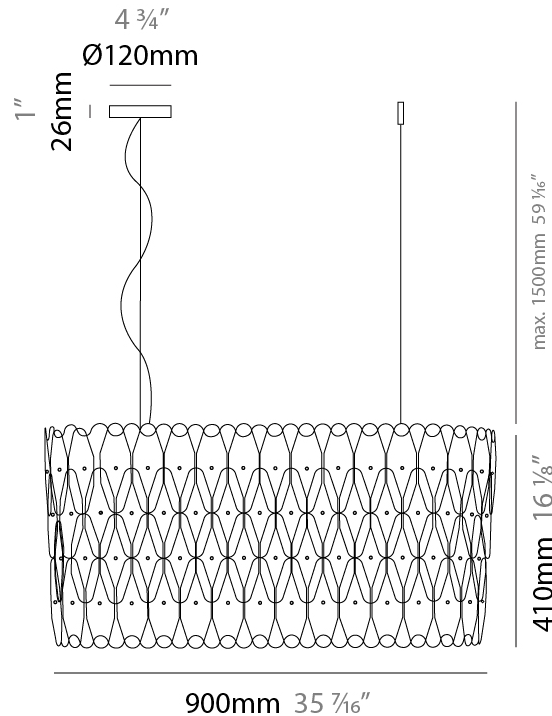

PROJECT	_____
TYPE	_____
SPECIFIER	_____
QUANTITY	_____
DATE	_____

WENDA SUSPENSION

D61000-

base number   Finish
Options

1. To build a product code in our configurator select the specify button on the base model # product page
2. To build a manual product code on this datasheet choose from the options listed below in blue font and add the suffix to the base model #

GENERAL

Series: Wenda _____
Partner: Linea Zero _____
Division: Design _____
Installation: Suspension _____
Product Type: Pendant _____
Mounting Location: Ceiling _____
Light Distribution: Downlight _____

PHYSICAL

Shape: Oblong _____
Length (mm): 900 _____
Length (in): 35 7/16 _____
Width (mm): 270 _____
Width (in): 10 5/8 _____
Height (mm): 410 _____
Height (in): 16 1/8 _____
Max. Overall Height (mm): 1910 _____
Max. Overall Height (in): 75 3/16 _____
Diffuser: Polilux™ Shade - See Finish Options _____
Fixture Finish: WHI / BLK / SIL / NGD / COP / PKM _____
Fixture Material: Polilux™/ Metal holder _____
Primary Material: Non-Static Polilux _____

ELECTRICAL

Number of Lamps: 6 _____
Lamp Type: LED Retrofit _____
Bulb Included: Bulb Not Included _____
Max. Wattage Per Lamp (W): 7 _____
Lamp Base: E26 _____
Input Voltage (V): 120 _____
Upon Request: 277Vac / GU24 _____

LED

OPTICAL

RATINGS AND CERTIFICATIONS

Certified By: Certified for North American Standards _____
IP rating: IP20 _____