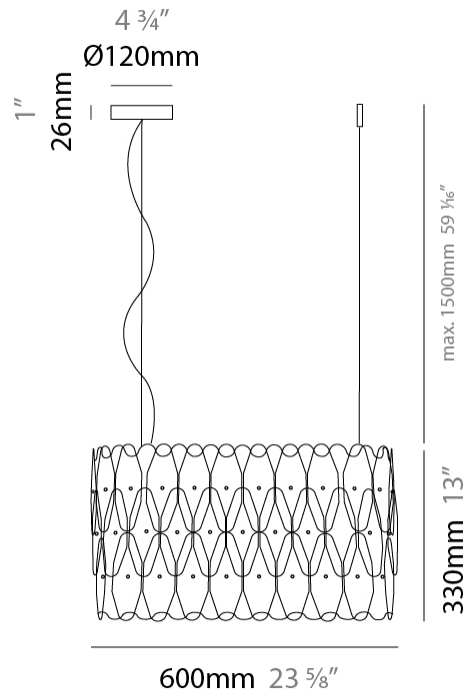

PROJECT	_____
TYPE	_____
SPECIFIER	_____
QUANTITY	_____
DATE	_____

WENDA SUSPENSION

D61001-

base number   Finish
Options

1. To build a product code in our configurator select the specify button on the base model # product page
2. To build a manual product code on this datasheet choose from the options listed below in blue font and add the suffix to the base model #

GENERAL

Series: Wenda _____
Brand: Linea Zero _____
Division: Design _____
Mounting Type: Suspension _____
Mounting Location: Ceiling _____
Subcategory: Pendant _____

PHYSICAL

Shape: Oval _____
Length (mm): 600 _____
Length (in): 23 5/8 _____
Width (mm): 270 _____
Width (in): 10 5/8 _____
Height (mm): 330 _____
Height (in): 13 _____
Max. Overall Height (mm): 1830 _____
Max. Overall Height (in): 72 1/16 _____
Light Distribution: Downlight _____
Diffuser: Polilux™ Shade - See Finish Options _____
Fixture Finish: WHI / BLK / SIL / NGD / COP / PKM _____
Fixture Material: Polilux™/ Metal holder _____
Cable Details: Cable length 59" - Transparent _____

ELECTRICAL

Number of Lamps: 3 _____
Lamp Type: LED Retrofit _____
Bulb Included: Bulb Not Included _____
Max. Wattage Per Lamp (W): 7 _____
Lamp Base: E26 _____
Input Voltage (V): 120 _____
Upon Request: 277Vac / GU24 _____

LED

OPTICAL

RATINGS AND CERTIFICATIONS

Certified By: Certified for North American Standards _____
IP rating: IP20 _____