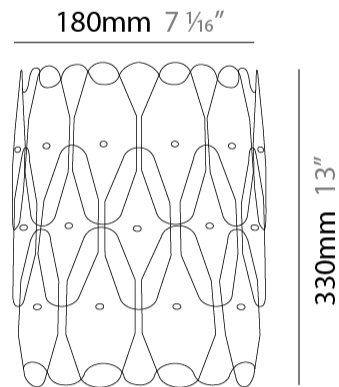

PROJECT
TYPE
SPECIFIER
QUANTITY
DATE

WENDA SURFACE

D63001-

base number Finish
Options

1. To build a product code in our configurator select the specify button on the base model # product page
2. To build a manual product code on this datasheet choose from the options listed below in blue font and add the suffix to the base model #

GENERAL

Series: Wenda
Brand: Linea Zero
Division: Design
Mounting Type: Surface
Mounting Location: Wall
Subcategory: Ambient

PHYSICAL

Shape: Oval
Length (mm): 180
Length (in): 7 1/16
Height (mm): 330
Height (in): 13
Extension (mm): 180
Extension (in): 7 1/16
Light Distribution: Downlight
Diffuser: Polilux™ Shade - See Finish Options
Fixture Finish: WHI / PNK / SIL / NGD / COP / PKM
Fixture Material: Polilux™/ Metal holder

ELECTRICAL

Number of Lamps: 1
Lamp Type: LED Retrofit
Bulb Included: Bulb Not Included
Max. Wattage Per Lamp (W): 7
Lamp Base: E26
Input Voltage (V): 120
Upon Request: 277Vac / GU24

LED

OPTICAL

RATINGS AND CERTIFICATIONS

Certified By: Certified for North American Standards
IP rating: IP20