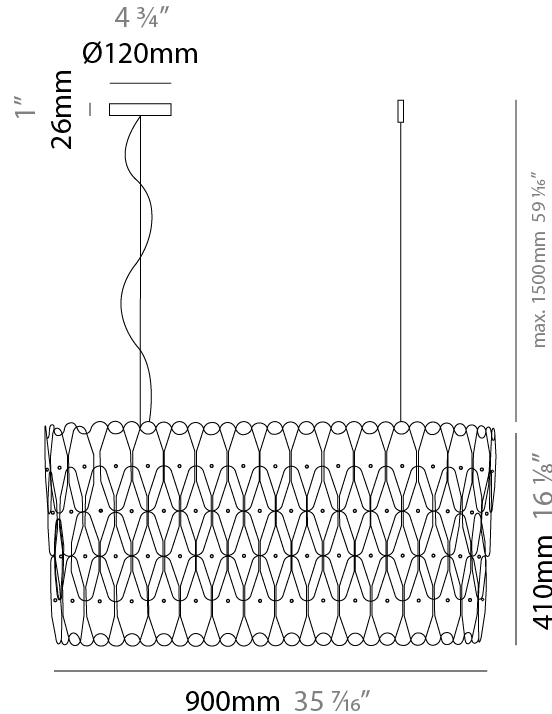

WENDA SUSPENSION

D61000-

base number   Finish
Options

1. To build a product code in our configurator select the specify button on the base model # product page
2. To build a manual product code on this datasheet choose from the options listed below in blue font and add the suffix to the base model #

GENERAL

Series: Wenda _____
Brand: Linea Zero _____
Division: Design _____
Mounting Type: Suspension _____
Mounting Location: Ceiling _____
Subcategory: Pendant _____

PHYSICAL

Shape: Oblong _____
Length (mm): 900 _____
Length (in): 35 ⁷/₁₆ _____
Width (mm): 270 _____
Width (in): 10 ⁵/₈ _____
Height (mm): 410 _____
Height (in): 16 ¹/₈ _____
Max. Overall Height (mm): 1910 _____
Max. Overall Height (in): 75 ³/₁₆ _____
Light Distribution: Downlight _____
Diffuser: Polilux™ Shade - See Finish Options _____
Fixture Finish: [WHI](#) / [BLK](#) / [SIL](#) / [NGD](#) / [COP](#) / [PKM](#) _____
Fixture Material: Polilux™/ Metal holder _____

ELECTRICAL

Number of Lamps: 6 _____
Lamp Type: LED Retrofit _____
Bulb Included: Bulb Not Included _____
Max. Wattage Per Lamp (W): 7 _____
Lamp Base: E26 _____
Input Voltage (V): 120 _____
Upon Request: 277Vac / GU24 _____

LED

OPTICAL

RATINGS AND CERTIFICATIONS

Certified By: Certified for North American Standards _____
IP rating: IP20 _____