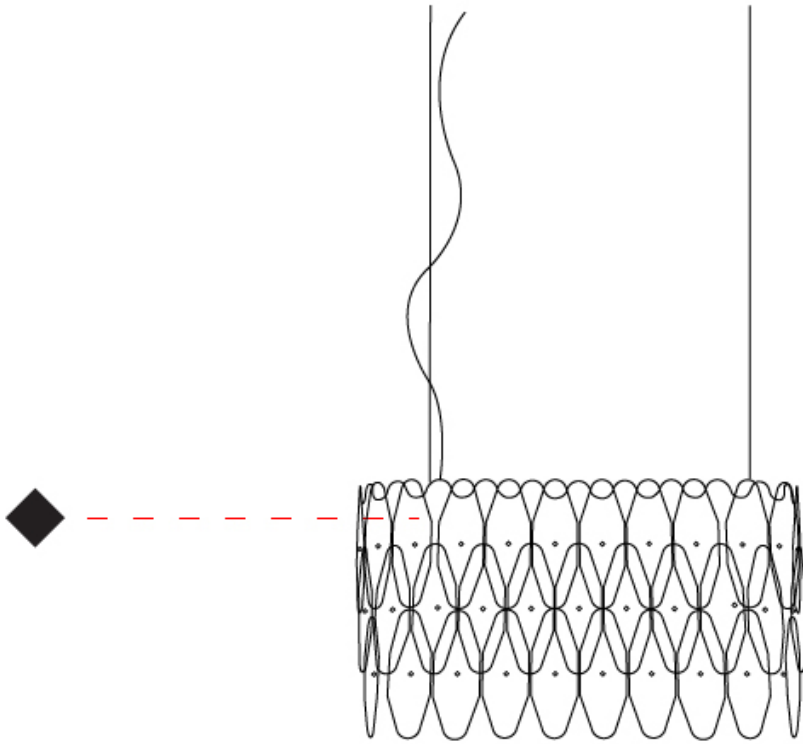

D61001-

PROJECT

TYPE

SPECIFIER

QUANTITY

DATE

D