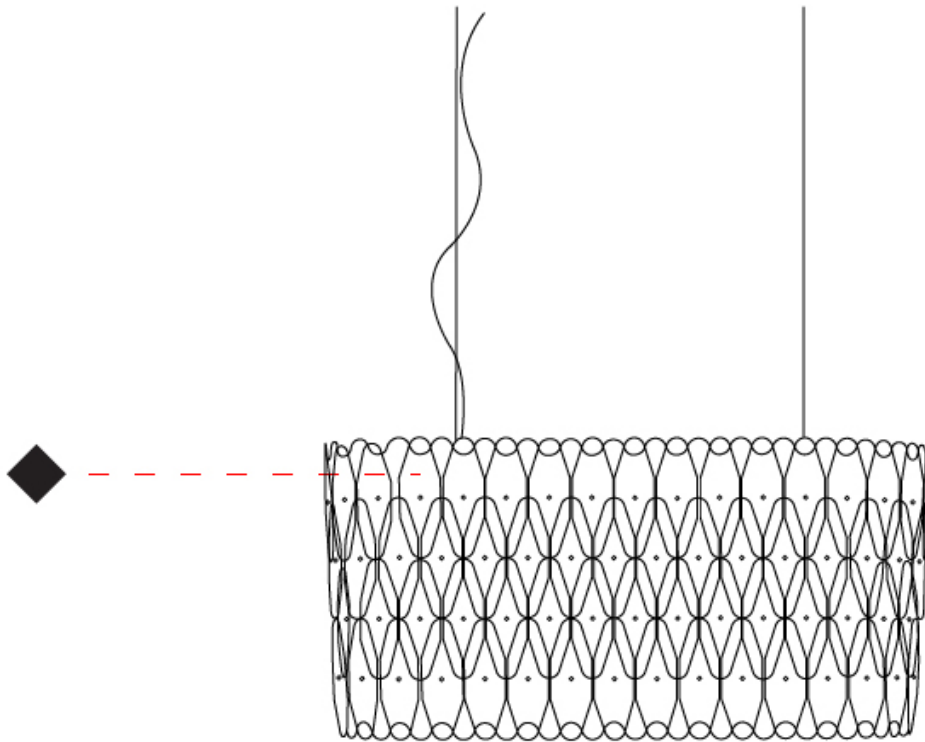

WENDA SUSPENSION

D61000-

PROJECT

TYPE

SPECIFIER

QUANTITY

DATE

D