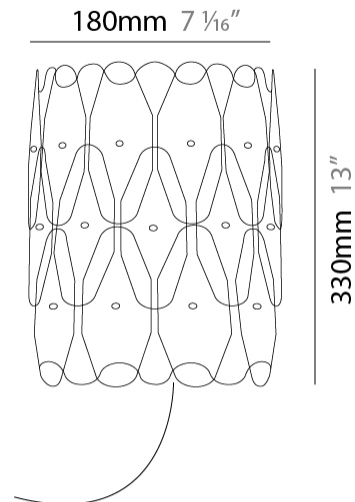

PROJECT	_____
TYPE	_____
SPECIFIER	_____
QUANTITY	_____
DATE	_____

WENDA SURFACE

D63000-

base number   Finish
Options

1. To build a product code in our configurator select the specify button on the base model # product page
2. To build a manual product code on this datasheet choose from the options listed below in blue font and add the suffix to the base model #

GENERAL

Series: Wenda _____
Brand: Linea Zero _____
Division: Design _____
Mounting Type: Surface _____
Mounting Location: Wall _____
Subcategory: Ambient _____

PHYSICAL

Shape: Oval _____
Length (mm): 250 _____
Length (in): 9 ¹³/₁₆ _____
Height (mm): 330 _____
Height (in): 13 _____
Extension (mm): 180 _____
Extension (in): 7 ¹/₁₆ _____
Light Distribution: Downlight _____
Diffuser: Polilux™ Shade - See Finish Options _____
Fixture Finish: WHI / PNK / SIL / NGD / COP / PKM _____
Fixture Material: Polilux™/ Metal holder _____

ELECTRICAL

Number of Lamps: 1 _____
Lamp Type: LED Retrofit _____
Bulb Included: Bulb Not Included _____
Max. Wattage Per Lamp (W): 7 _____
Lamp Base: E26 _____
Input Voltage (V): 120 _____
Upon Request: 277Vac / GU24 _____

LED

OPTICAL

RATINGS AND CERTIFICATIONS

Certified By: Certified for North American Standards _____
IP rating: IP20 _____