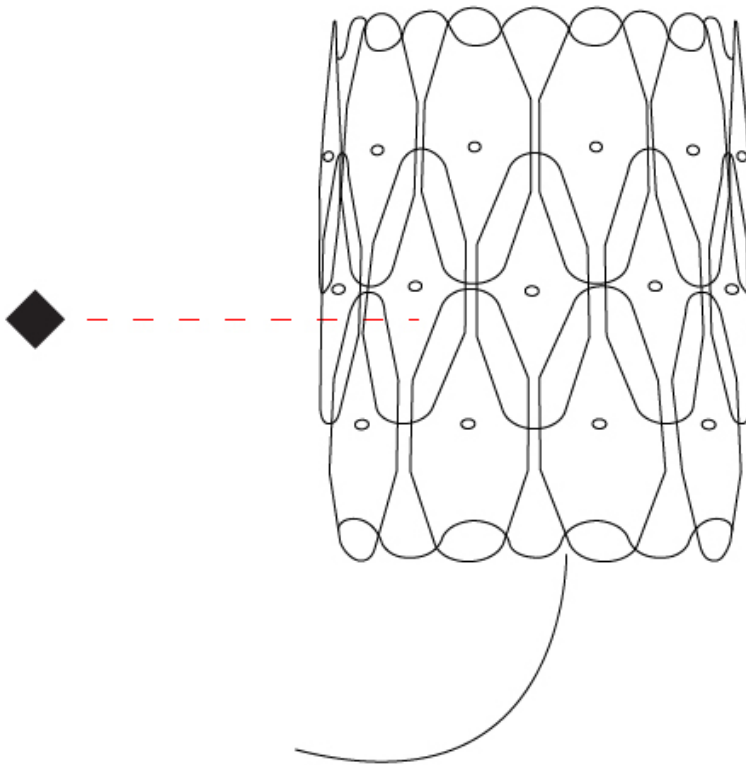

WENDA SURFACE

D63000-

PROJECT _____

TYPE _____

SPECIFIER _____

QUANTITY _____

DATE _____

D