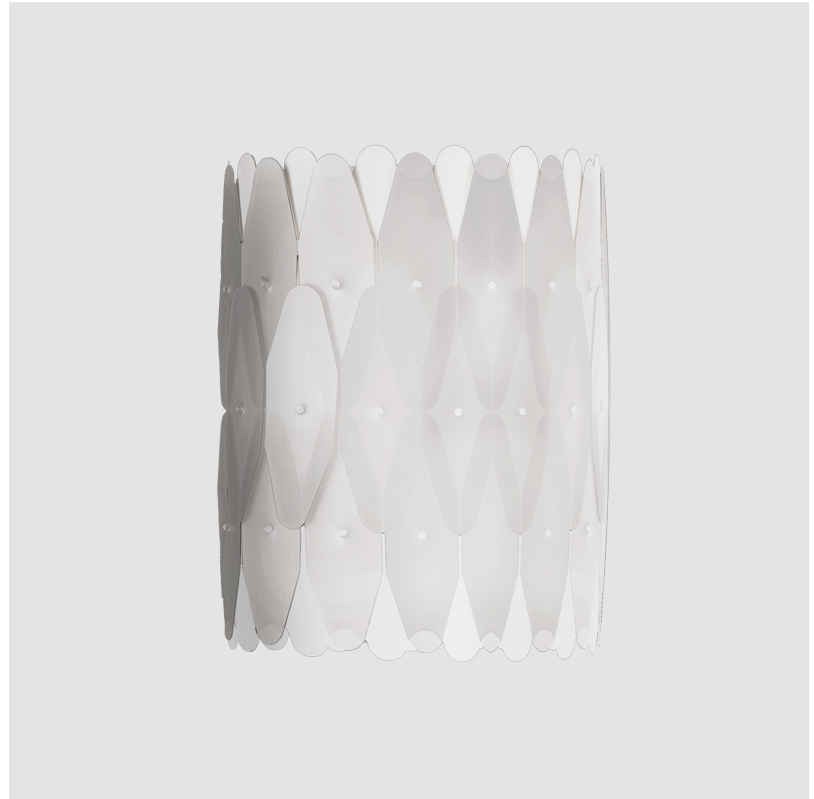

PROJECT	_____
TYPE	_____
SPECIFIER	_____
QUANTITY	_____
DATE	_____

WENDA SURFACE

D63000-

base number   Finish
Options

1. To build a product code in our configurator select the specify button on the base model # product page
2. To build a manual product code on this datasheet choose from the options listed below in blue font and add the suffix to the base model #

GENERAL

Series: Wenda _____
Brand: Linea Zero _____
Division: Design _____
Mounting Type: Surface _____
Mounting Location: Wall _____
Subcategory: Ambient _____

PHYSICAL

Shape: Oval _____
Length (mm): 250 _____
Length (in): 9 ¹³/₁₆ _____
Height (mm): 330 _____
Height (in): 13 _____
Extension (mm): 180 _____
Extension (in): 7 ¹/₁₆ _____
Light Distribution: Downlight _____
Diffuser: Polilux™ Shade - See Finish Options _____
Fixture Finish: WHI / PNK / SIL / NGD / COP / PKM _____
Fixture Material: Polilux™/ Metal holder _____

ELECTRICAL

Number of Lamps: 1 _____
Lamp Type: LED Retrofit _____
Bulb Included: Bulb Not Included _____
Max. Wattage Per Lamp (W): 7 _____
Lamp Base: E26 _____
Input Voltage (V): 120 _____
Upon Request: 277Vac / GU24 _____

LED

OPTICAL

RATINGS AND CERTIFICATIONS

Certified By: Certified for North American Standards _____
IP rating: IP20 _____