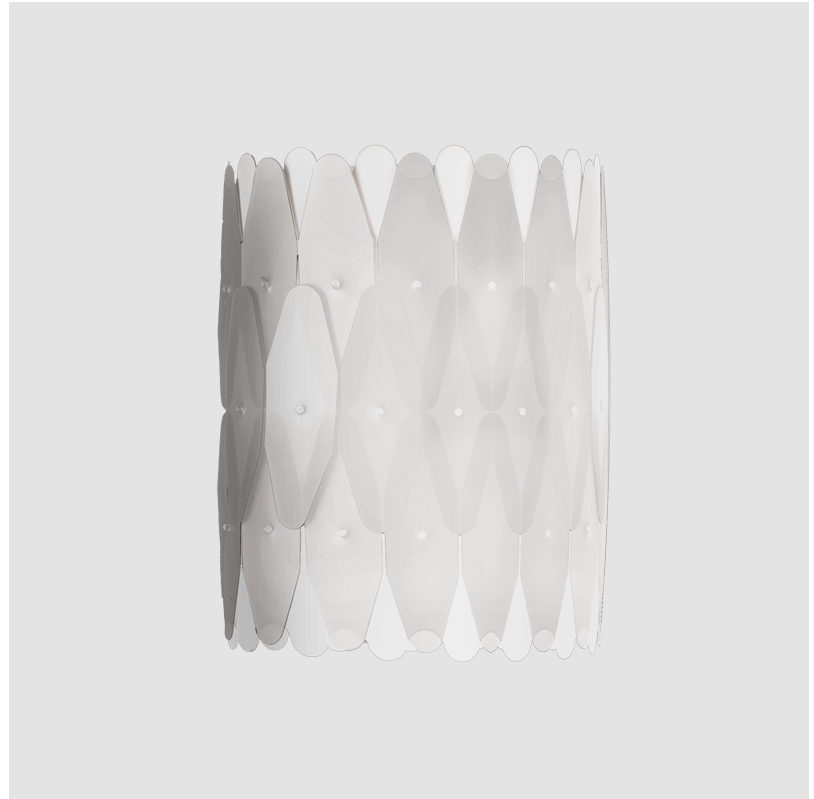

PROJECT
TYPE
SPECIFIER
QUANTITY
DATE

WENDA SURFACE

D63001-

base number Finish
Options

1. To build a product code in our configurator select the specify button on the base model # product page
2. To build a manual product code on this datasheet choose from the options listed below in blue font and add the suffix to the base model #

GENERAL

Series: Wenda
Brand: Linea Zero
Division: Design
Mounting Type: Surface
Mounting Location: Wall
Subcategory: Ambient

PHYSICAL

Shape: Oval
Length (mm): 180
Length (in): 7 1/16
Height (mm): 330
Height (in): 13
Extension (mm): 180
Extension (in): 7 1/16
Light Distribution: Downlight
Diffuser: Polilux™ Shade - See Finish Options
Fixture Finish: WHI / PNK / SIL / NGD / COP / PKM
Fixture Material: Polilux™/ Metal holder

ELECTRICAL

Number of Lamps: 1
Lamp Type: LED Retrofit
Bulb Included: Bulb Not Included
Max. Wattage Per Lamp (W): 7
Lamp Base: E26
Input Voltage (V): 120
Upon Request: 277Vac / GU24

LED

OPTICAL

RATINGS AND CERTIFICATIONS

Certified By: Certified for North American Standards
IP rating: IP20