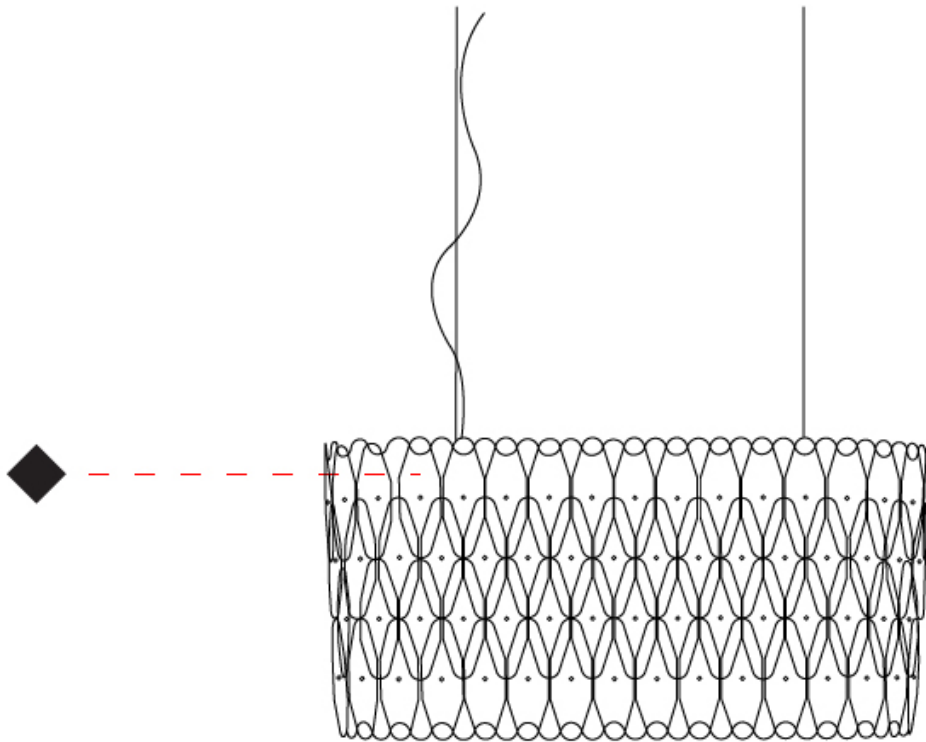

WENDA SUSPENSION

D61000-

PROJECT _____

TYPE _____

SPECIFIER _____

QUANTITY _____

DATE _____

D