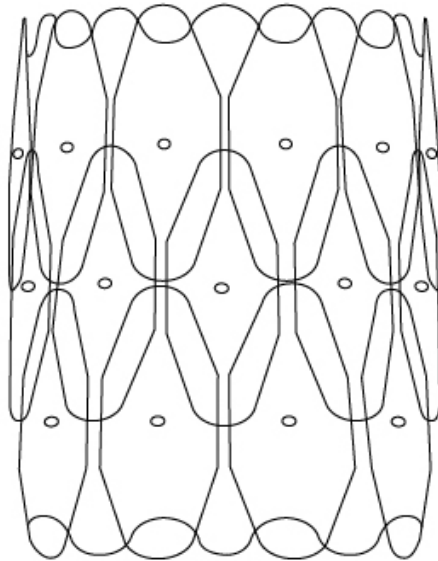

WENDA SURFACE

D63001-

PROJECT

TYPE

SPECIFIER

QUANTITY

DATE