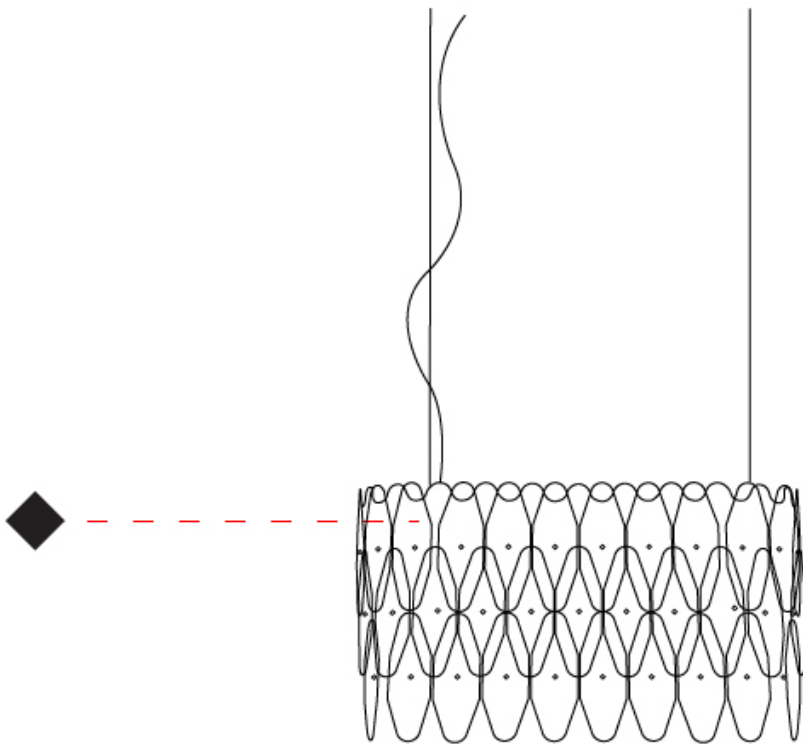

D61001-

PROJECT

TYPE

SPECIFIER

QUANTITY

DATE

D