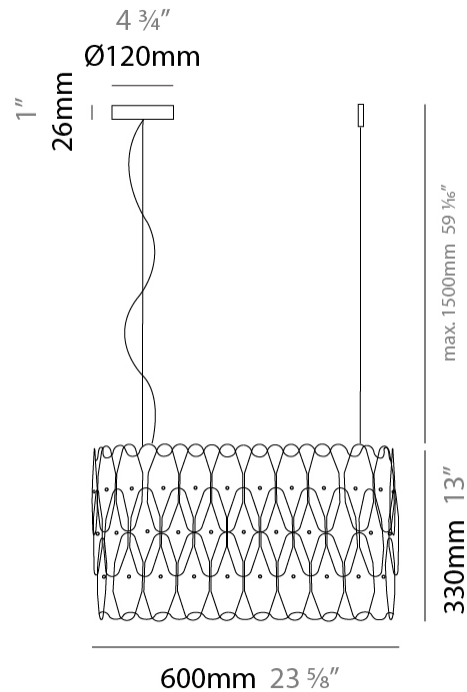

PROJECT	_____
TYPE	_____
SPECIFIER	_____
QUANTITY	_____
DATE	_____

WENDA SUSPENSION

D61001-

base number   Finish
Options

1. To build a product code in our configurator select the specify button on the base model # product page
2. To build a manual product code on this datasheet choose from the options listed below in blue font and add the suffix to the base model #

GENERAL

Series: Wenda _____
Brand: Linea Zero _____
Division: Design _____
Mounting Type: Suspension _____
Mounting Location: Ceiling _____
Subcategory: Pendant _____

PHYSICAL

Shape: Oval _____
Length (mm): 600 _____
Length (in): 23 ⁵/₈ _____
Width (mm): 270 _____
Width (in): 10 ⁵/₈ _____
Height (mm): 330 _____
Height (in): 13 _____
Max. Overall Height (mm): 1830 _____
Max. Overall Height (in): 72 ⁷/₁₆ _____
Light Distribution: Downlight _____
Diffuser: Polilux™ Shade - See Finish Options _____
Fixture Finish: [WHI](#) / [BLK](#) / [SIL](#) / [NGD](#) / [COP](#) / [PKM](#) _____
Fixture Material: Polilux™/ Metal holder _____
Cable Details: Cable length 59" - Transparent _____

ELECTRICAL

Number of Lamps: 3 _____
Lamp Type: LED Retrofit _____
Bulb Included: Bulb Not Included _____
Max. Wattage Per Lamp (W): 7 _____
Lamp Base: E26 _____
Input Voltage (V): 120 _____
Upon Request: 277Vac / GU24 _____

LED

OPTICAL

RATINGS AND CERTIFICATIONS

Certified By: Certified for North American Standards _____
IP rating: IP20 _____