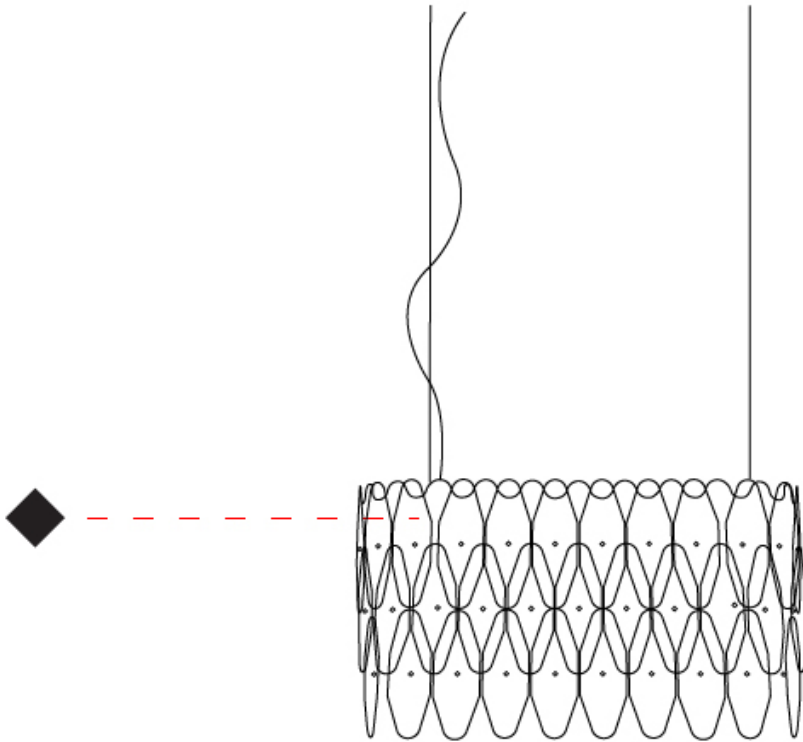

WENDA SUSPENSION

D61001-

PROJECT

TYPE

SPECIFIER

QUANTITY

DATE

D