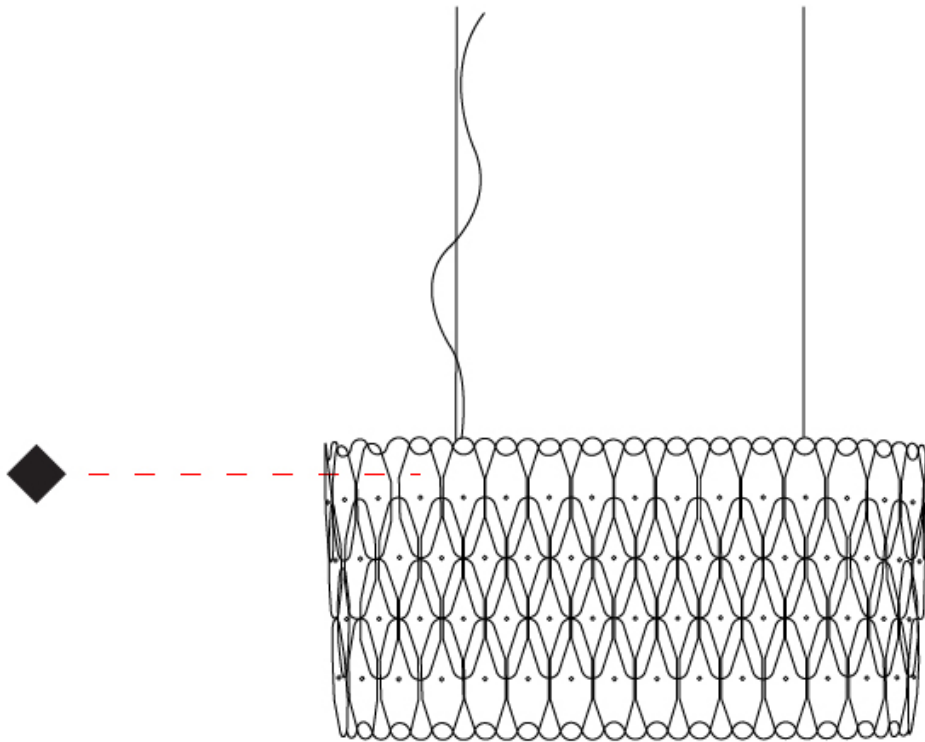

D61000-

PROJECT _____

TYPE _____

SPECIFIER _____

QUANTITY _____

DATE _____

D