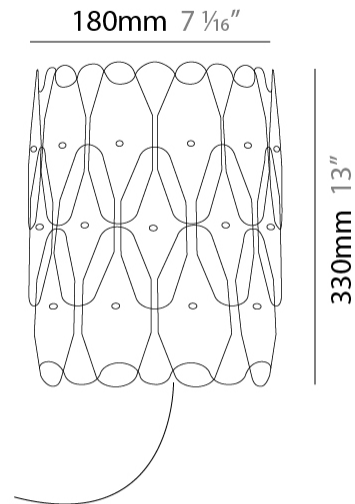

PROJECT	_____
TYPE	_____
SPECIFIER	_____
QUANTITY	_____
DATE	_____

WENDA SURFACE

D63000-

base number   Finish
Options

1. To build a product code in our configurator select the specify button on the base model # product page
2. To build a manual product code on this datasheet choose from the options listed below in blue font and add the suffix to the base model #

GENERAL

Series: Wenda _____
Brand: Linea Zero _____
Division: Design _____
Mounting Type: Surface _____
Mounting Location: Wall _____
Subcategory: Ambient _____

PHYSICAL

Shape: Oval _____
Length (mm): 250 _____
Length (in): 9 ¹³/₁₆ _____
Height (mm): 330 _____
Height (in): 13 _____
Extension (mm): 180 _____
Extension (in): 7 ¹/₁₆ _____
Light Distribution: Downlight _____
Diffuser: Polilux™ Shade - See Finish Options _____
Fixture Finish: WHI / PNK / SIL / NGD / COP / PKM _____
Fixture Material: Polilux™/ Metal holder _____

ELECTRICAL

Number of Lamps: 1 _____
Lamp Type: LED Retrofit _____
Bulb Included: Bulb Not Included _____
Max. Wattage Per Lamp (W): 7 _____
Lamp Base: E26 _____
Input Voltage (V): 120 _____
Upon Request: 277Vac / GU24 _____

LED

OPTICAL

RATINGS AND CERTIFICATIONS

Certified By: Certified for North American Standards _____
IP rating: IP20 _____