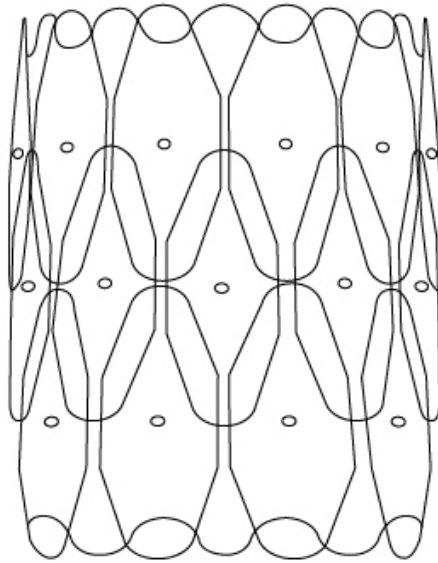

WENDA SURFACE

D63001-

PROJECT

TYPE

SPECIFIER

QUANTITY

DATE