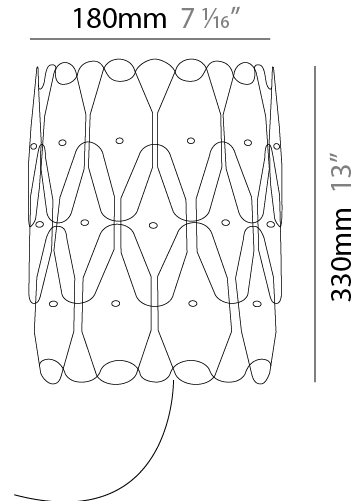

PROJECT	
TYPE	
SPECIFIER	
QUANTITY	
DATE	

WENDA SURFACE

D63000-

base number   Finish
Options

1. To build a product code in our configurator select the specify button on the base model # product page
2. To build a manual product code on this datasheet choose from the options listed below in blue font and add the suffix to the base model #

GENERAL

Series: Wenda
Brand: Linea Zero
Division: Design
Mounting Type: Surface
Mounting Location: Wall
Subcategory: Ambient

PHYSICAL

Shape: Oval
Length (mm): 250
Length (in): 9 ¹³/₁₆
Height (mm): 330
Height (in): 13
Extension (mm): 180
Extension (in): 7 ¹/₁₆
Light Distribution: Downlight
Diffuser: Polilux™ Shade - See Finish Options
Fixture Finish: WHI / PNK / SIL / NGD / COP / PKM
Fixture Material: Polilux™/ Metal holder

ELECTRICAL

Number of Lamps: 1
Lamp Type: LED Retrofit
Bulb Included: Bulb Not Included
Max. Wattage Per Lamp (W): 7
Lamp Base: E26
Input Voltage (V): 120
Upon Request: 277Vac / GU24

LED

OPTICAL

RATINGS AND CERTIFICATIONS

Certified By: Certified for North American Standards
IP rating: IP20