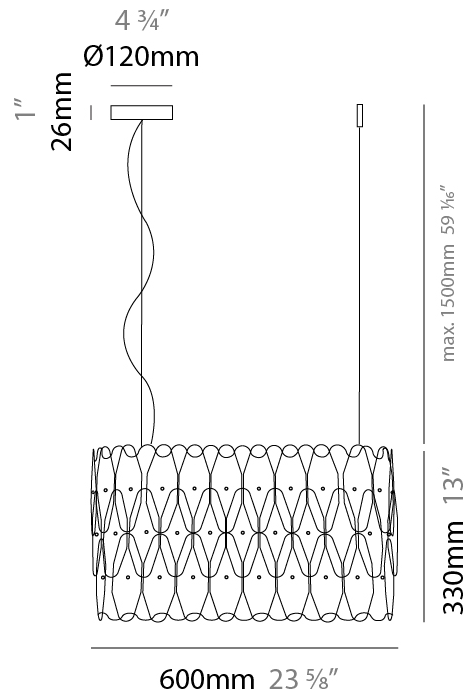

PROJECT	_____
TYPE	_____
SPECIFIER	_____
QUANTITY	_____
DATE	_____

WENDA SUSPENSION

D61001-

base number   Finish
Options

1. To build a product code in our configurator select the specify button on the base model # product page
2. To build a manual product code on this datasheet choose from the options listed below in blue font and add the suffix to the base model #

GENERAL

Series: Wenda _____
Brand: Linea Zero _____
Division: Design _____
Mounting Type: Suspension _____
Mounting Location: Ceiling _____
Subcategory: Pendant _____

PHYSICAL

Shape: Oval _____
Length (mm): 600 _____
Length (in): 23 5/8 _____
Width (mm): 270 _____
Width (in): 10 5/8 _____
Height (mm): 330 _____
Height (in): 13 _____
Max. Overall Height (mm): 1830 _____
Max. Overall Height (in): 72 1/16 _____
Light Distribution: Downlight _____
Diffuser: Polilux™ Shade - See Finish Options _____
Fixture Finish: WHI / BLK / SIL / NGD / COP / PKM _____
Fixture Material: Polilux™/ Metal holder _____
Cable Details: Cable length 59" - Transparent _____

ELECTRICAL

Number of Lamps: 3 _____
Lamp Type: LED Retrofit _____
Bulb Included: Bulb Not Included _____
Max. Wattage Per Lamp (W): 7 _____
Lamp Base: E26 _____
Input Voltage (V): 120 _____
Upon Request: 277Vac / GU24 _____

LED

OPTICAL

RATINGS AND CERTIFICATIONS

Certified By: Certified for North American Standards _____
IP rating: IP20 _____