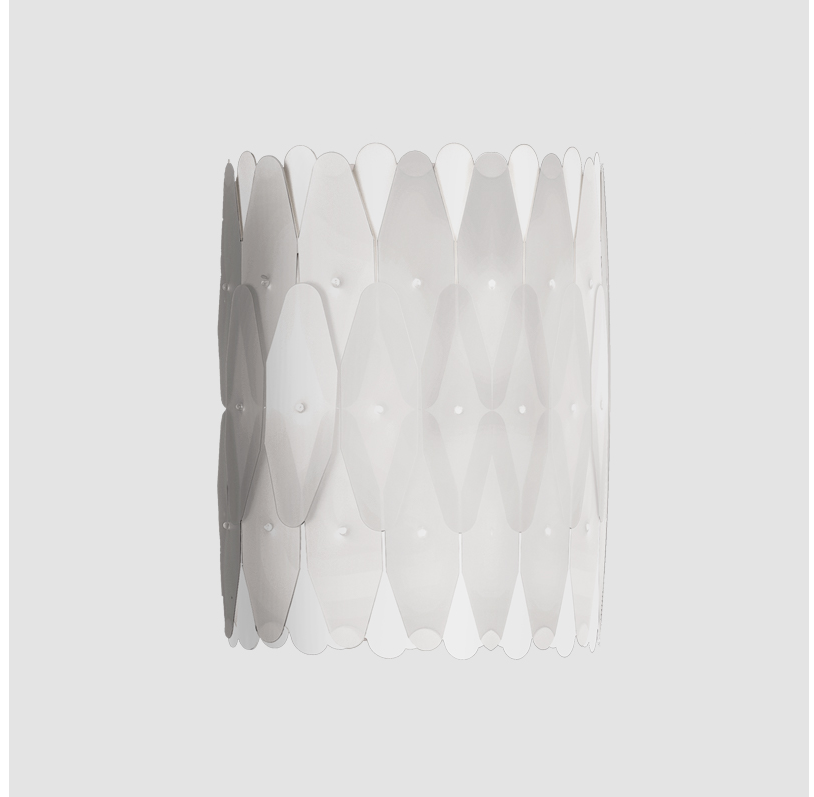

PROJECT
TYPE
SPECIFIER
QUANTITY
DATE

WENDA SURFACE

D63001-

base number Finish
Options

1. To build a product code in our configurator select the specify button on the base model # product page
2. To build a manual product code on this datasheet choose from the options listed below in blue font and add the suffix to the base model #

GENERAL

Series: Wenda
Brand: Linea Zero
Division: Design
Mounting Type: Surface
Mounting Location: Wall
Subcategory: Ambient

PHYSICAL

Shape: Oval
Length (mm): 180
Length (in): 7 1/16
Height (mm): 330
Height (in): 13
Extension (mm): 180
Extension (in): 7 1/16
Light Distribution: Downlight
Diffuser: Polilux™ Shade - See Finish Options
Fixture Finish: WHI / PNK / SIL / NGD / COP / PKM
Fixture Material: Polilux™/ Metal holder

ELECTRICAL

Number of Lamps: 1
Lamp Type: LED Retrofit
Bulb Included: Bulb Not Included
Max. Wattage Per Lamp (W): 7
Lamp Base: E26
Input Voltage (V): 120
Upon Request: 277Vac / GU24

LED

OPTICAL

RATINGS AND CERTIFICATIONS

Certified By: Certified for North American Standards
IP rating: IP20