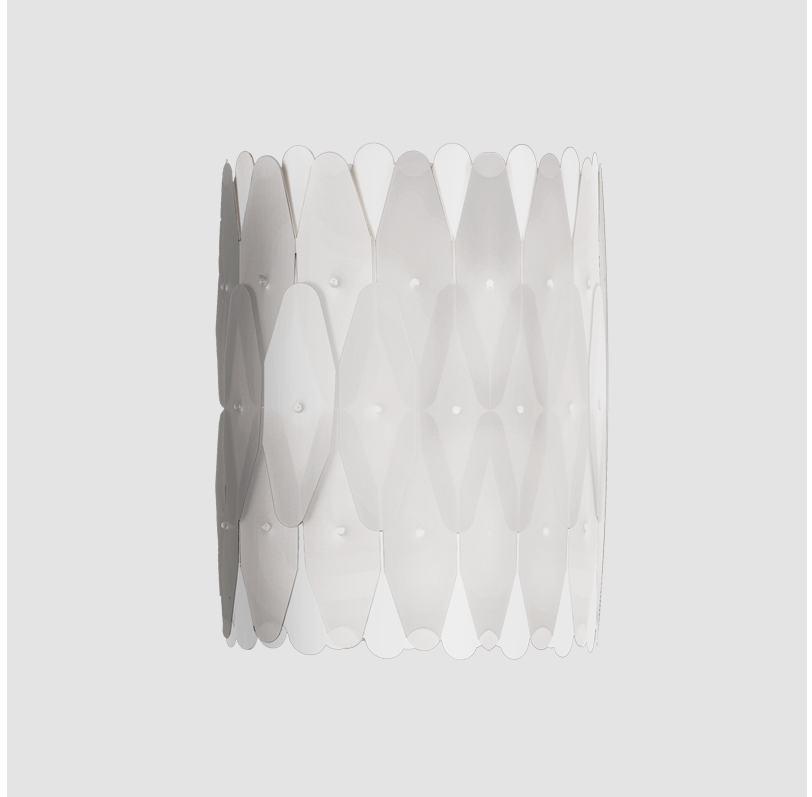

PROJECT	_____
TYPE	_____
SPECIFIER	_____
QUANTITY	_____
DATE	_____

WENDA SURFACE

D63000-

base number   Finish
Options

1. To build a product code in our configurator select the specify button on the base model # product page
2. To build a manual product code on this datasheet choose from the options listed below in blue font and add the suffix to the base model #

GENERAL

Series: Wenda _____
Brand: Linea Zero _____
Division: Design _____
Mounting Type: Surface _____
Mounting Location: Wall _____
Subcategory: Ambient _____

PHYSICAL

Shape: Oval _____
Length (mm): 250 _____
Length (in): 9 ¹³/₁₆ _____
Height (mm): 330 _____
Height (in): 13 _____
Extension (mm): 180 _____
Extension (in): 7 ¹/₁₆ _____
Light Distribution: Downlight _____
Diffuser: Polilux™ Shade - See Finish Options _____
Fixture Finish: WHI / PNK / SIL / NGD / COP / PKM _____
Fixture Material: Polilux™/ Metal holder _____

ELECTRICAL

Number of Lamps: 1 _____
Lamp Type: LED Retrofit _____
Bulb Included: Bulb Not Included _____
Max. Wattage Per Lamp (W): 7 _____
Lamp Base: E26 _____
Input Voltage (V): 120 _____
Upon Request: 277Vac / GU24 _____

LED

OPTICAL

RATINGS AND CERTIFICATIONS

Certified By: Certified for North American Standards _____
IP rating: IP20 _____