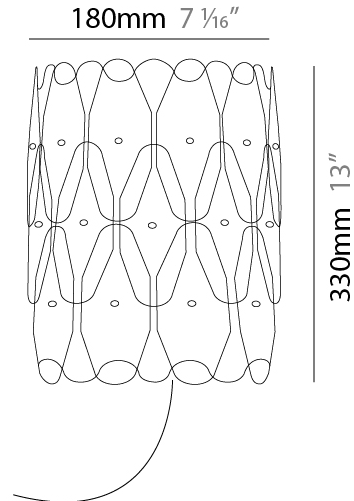

PROJECT	_____
TYPE	_____
SPECIFIER	_____
QUANTITY	_____
DATE	_____

WENDA SURFACE

D63000-

base number   Finish
Options

1. To build a product code in our configurator select the specify button on the base model # product page
2. To build a manual product code on this datasheet choose from the options listed below in blue font and add the suffix to the base model #

GENERAL

Series: Wenda _____
Brand: Linea Zero _____
Division: Design _____
Mounting Type: Surface _____
Mounting Location: Wall _____
Subcategory: Ambient _____

PHYSICAL

Shape: Oval _____
Length (mm): 250 _____
Length (in): 9 ¹³/₁₆ _____
Height (mm): 330 _____
Height (in): 13 _____
Extension (mm): 180 _____
Extension (in): 7 ¹/₁₆ _____
Light Distribution: Downlight _____
Diffuser: Polilux™ Shade - See Finish Options _____
Fixture Finish: WHI / PNK / SIL / NGD / COP / PKM _____
Fixture Material: Polilux™/ Metal holder _____

ELECTRICAL

Number of Lamps: 1 _____
Lamp Type: LED Retrofit _____
Bulb Included: Bulb Not Included _____
Max. Wattage Per Lamp (W): 7 _____
Lamp Base: E26 _____
Input Voltage (V): 120 _____
Upon Request: 277Vac / GU24 _____

LED

OPTICAL

RATINGS AND CERTIFICATIONS

Certified By: Certified for North American Standards _____
IP rating: IP20 _____