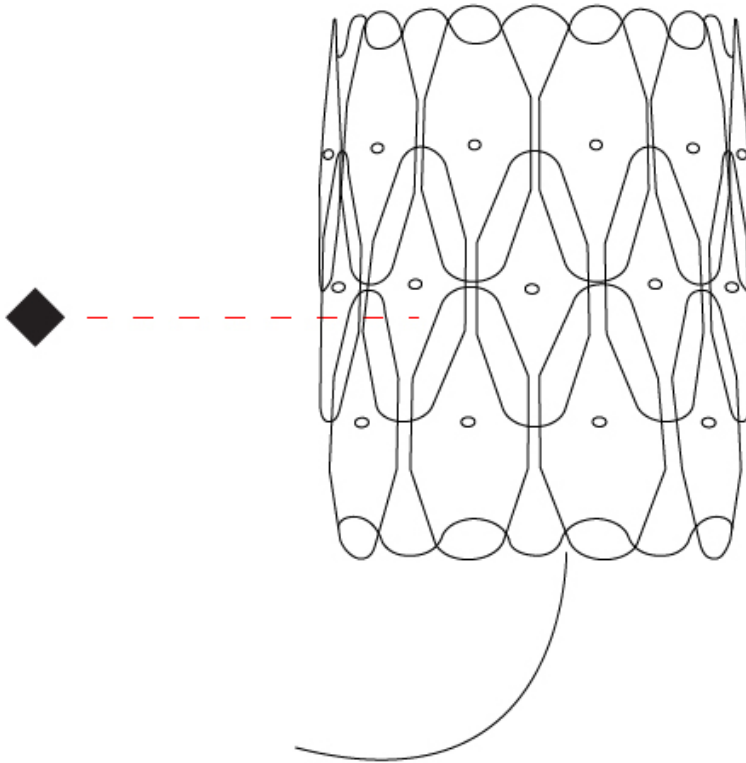

WENDA SURFACE

D63000-

PROJECT

TYPE

SPECIFIER

QUANTITY

DATE

D