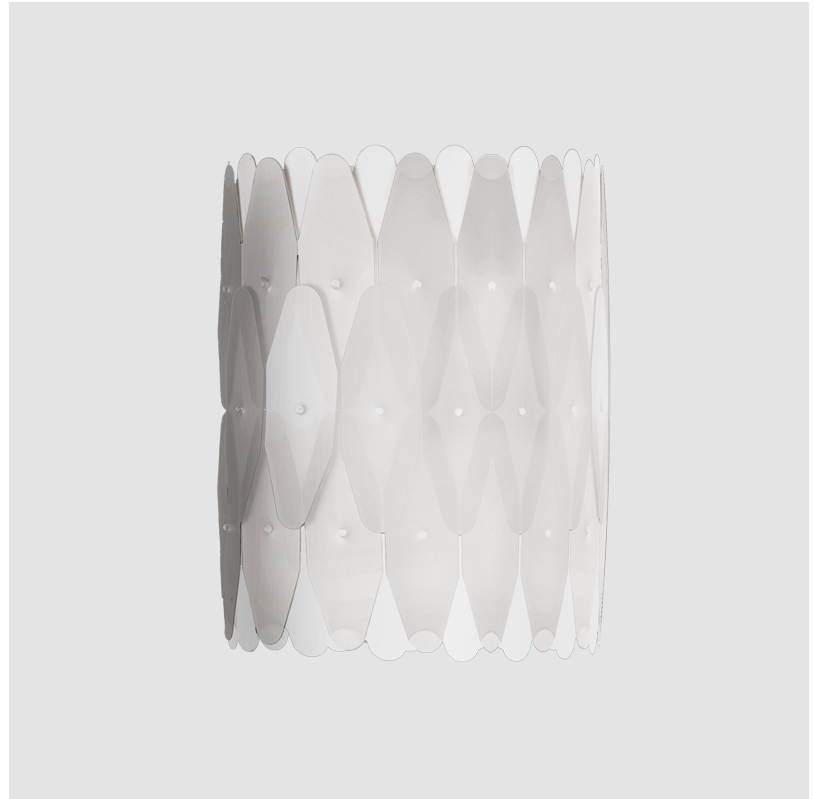

PROJECT
TYPE
SPECIFIER
QUANTITY
DATE

WENDA SURFACE

D63001-

base number   Finish
Options

1. To build a product code in our configurator select the specify button on the base model # product page
2. To build a manual product code on this datasheet choose from the options listed below in blue font and add the suffix to the base model #

GENERAL

Series: Wenda
Brand: Linea Zero
Division: Design
Mounting Type: Surface
Mounting Location: Wall
Subcategory: Ambient

PHYSICAL

Shape: Oval
Length (mm): 180
Length (in): 7 1/16
Height (mm): 330
Height (in): 13
Extension (mm): 180
Extension (in): 7 1/16
Light Distribution: Downlight
Diffuser: Polilux™ Shade - See Finish Options
Fixture Finish: WHI / PNK / SIL / NGD / COP / PKM
Fixture Material: Polilux™/ Metal holder

ELECTRICAL

Number of Lamps: 1
Lamp Type: LED Retrofit
Bulb Included: Bulb Not Included
Max. Wattage Per Lamp (W): 7
Lamp Base: E26
Input Voltage (V): 120
Upon Request: 277Vac / GU24

LED

OPTICAL

RATINGS AND CERTIFICATIONS

Certified By: Certified for North American Standards
IP rating: IP20