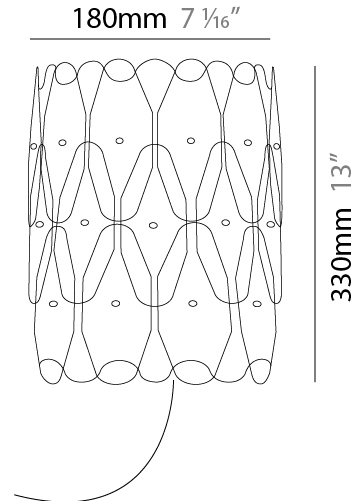

PROJECT
TYPE
SPECIFIER
QUANTITY
DATE

WENDA SURFACE

D63000-

base number   Finish
Options

1. To build a product code in our configurator select the specify button on the base model # product page
2. To build a manual product code on this datasheet choose from the options listed below in blue font and add the suffix to the base model #

GENERAL

Series: Wenda
Brand: Linea Zero
Division: Design
Mounting Type: Surface
Mounting Location: Wall
Subcategory: Ambient

PHYSICAL

Shape: Oval
Length (mm): 250
Length (in): 9 ¹³/₁₆
Height (mm): 330
Height (in): 13
Extension (mm): 180
Extension (in): 7 ¹/₁₆
Light Distribution: Downlight
Diffuser: Polilux™ Shade - See Finish Options
Fixture Finish: WHI / PNK / SIL / NGD / COP / PKM
Fixture Material: Polilux™/ Metal holder

ELECTRICAL

Number of Lamps: 1
Lamp Type: LED Retrofit
Bulb Included: Bulb Not Included
Max. Wattage Per Lamp (W): 7
Lamp Base: E26
Input Voltage (V): 120
Upon Request: 277Vac / GU24

LED

OPTICAL

RATINGS AND CERTIFICATIONS

Certified By: Certified for North American Standards
IP rating: IP20