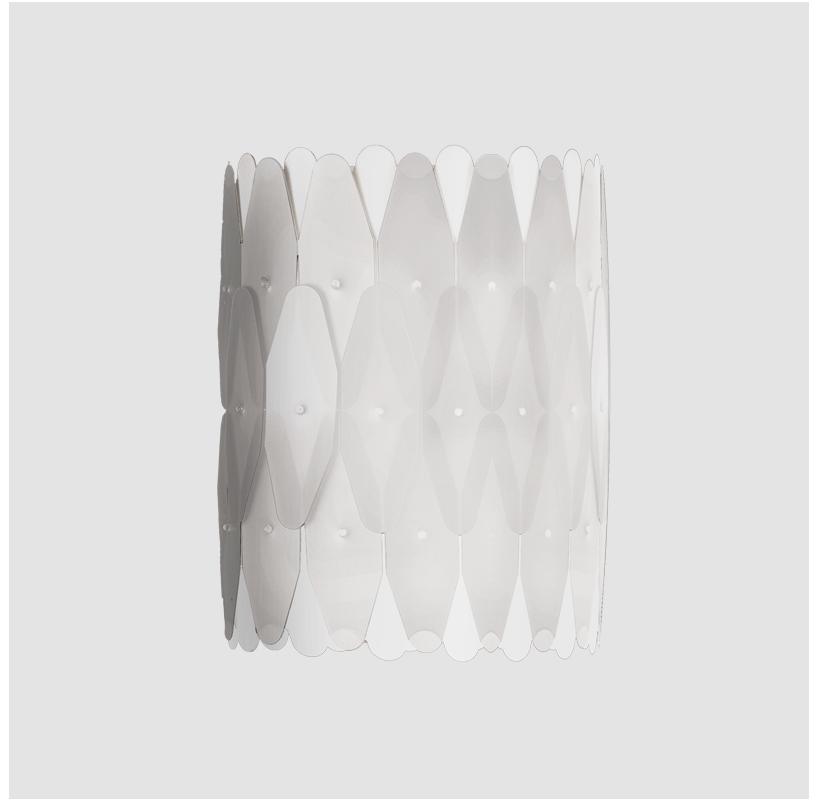

PROJECT
TYPE
SPECIFIER
QUANTITY
DATE

WENDA SURFACE

D63000-

base number   Finish
Options

1. To build a product code in our configurator select the specify button on the base model # product page
2. To build a manual product code on this datasheet choose from the options listed below in blue font and add the suffix to the base model #

GENERAL

Series: Wenda
Brand: Linea Zero
Division: Design
Mounting Type: Surface
Mounting Location: Wall
Subcategory: Ambient

PHYSICAL

Shape: Oval
Length (mm): 250
Length (in): 9 ¹³/₁₆
Height (mm): 330
Height (in): 13
Extension (mm): 180
Extension (in): 7 ¹/₁₆
Light Distribution: Downlight
Diffuser: Polilux™ Shade - See Finish Options
Fixture Finish: WHI / PNK / SIL / NGD / COP / PKM
Fixture Material: Polilux™/ Metal holder

ELECTRICAL

Number of Lamps: 1
Lamp Type: LED Retrofit
Bulb Included: Bulb Not Included
Max. Wattage Per Lamp (W): 7
Lamp Base: E26
Input Voltage (V): 120
Upon Request: 277Vac / GU24

LED

OPTICAL

RATINGS AND CERTIFICATIONS

Certified By: Certified for North American Standards
IP rating: IP20