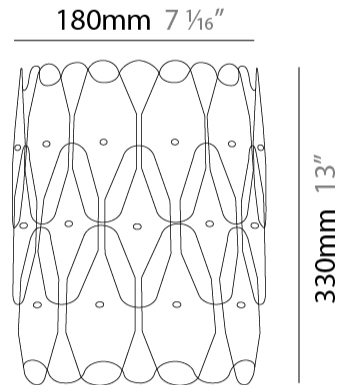

PROJECT
TYPE
SPECIFIER
QUANTITY
DATE

WENDA SURFACE

D63001-

base number   Finish
Options

1. To build a product code in our configurator select the specify button on the base model # product page
2. To build a manual product code on this datasheet choose from the options listed below in blue font and add the suffix to the base model #

GENERAL

Series: Wenda
Brand: Linea Zero
Division: Design
Mounting Type: Surface
Mounting Location: Wall
Subcategory: Ambient

PHYSICAL

Shape: Oval
Length (mm): 180
Length (in): 7 1/16
Height (mm): 330
Height (in): 13
Extension (mm): 180
Extension (in): 7 1/16
Light Distribution: Downlight
Diffuser: Polilux™ Shade - See Finish Options
Fixture Finish: WHI / PNK / SIL / NGD / COP / PKM
Fixture Material: Polilux™/ Metal holder

ELECTRICAL

Number of Lamps: 1
Lamp Type: LED Retrofit
Bulb Included: Bulb Not Included
Max. Wattage Per Lamp (W): 7
Lamp Base: E26
Input Voltage (V): 120
Upon Request: 277Vac / GU24

LED

OPTICAL

RATINGS AND CERTIFICATIONS

Certified By: Certified for North American Standards
IP rating: IP20