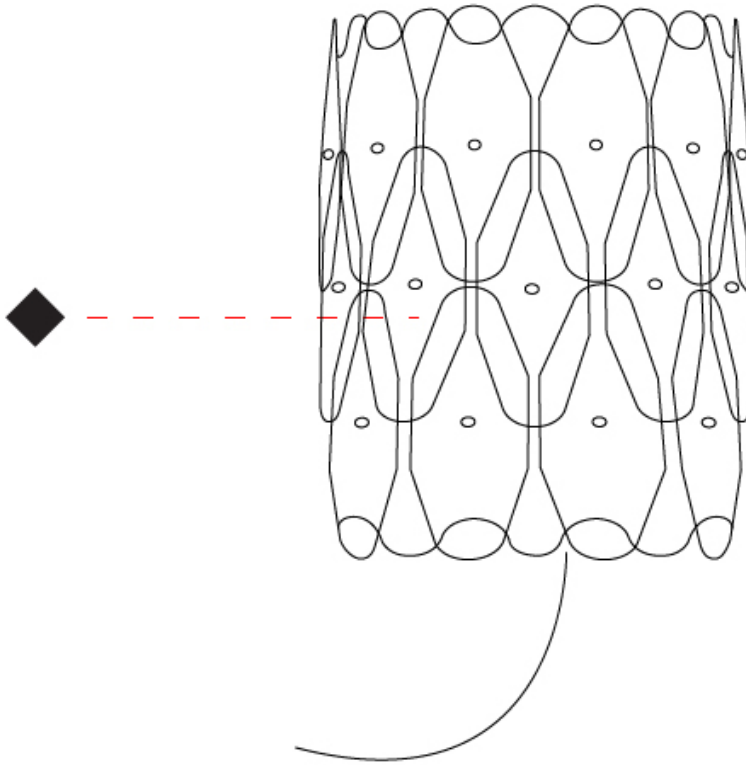

WENDA SURFACE

D63000-

PROJECT

TYPE

SPECIFIER

QUANTITY

DATE

D