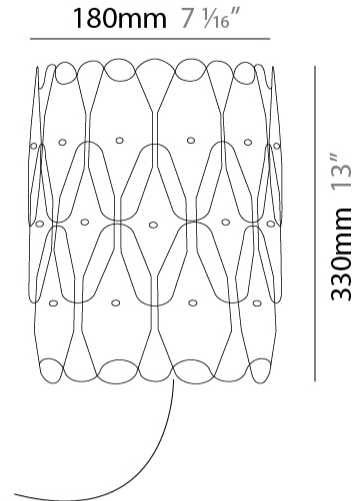

PROJECT	
TYPE	
SPECIFIER	
QUANTITY	
DATE	

WENDA SURFACE

D63000-

base number Finish
Options

1. To build a product code in our configurator select the specify button on the base model # product page
2. To build a manual product code on this datasheet choose from the options listed below in blue font and add the suffix to the base model #

GENERAL

Series: Wenda
Brand: Linea Zero
Division: Design
Mounting Type: Surface
Mounting Location: Wall
Subcategory: Ambient

PHYSICAL

Shape: Oval
Length (mm): 250
Length (in): 9 ¹³/₁₆
Height (mm): 330
Height (in): 13
Extension (mm): 180
Extension (in): 7 ¹/₁₆
Light Distribution: Downlight
Diffuser: Polilux™ Shade - See Finish Options
Fixture Finish: WHI / PNK / SIL / NGD / COP / PKM
Fixture Material: Polilux™/ Metal holder

ELECTRICAL

Number of Lamps: 1
Lamp Type: LED Retrofit
Bulb Included: Bulb Not Included
Max. Wattage Per Lamp (W): 7
Lamp Base: E26
Input Voltage (V): 120
Upon Request: 277Vac / GU24

LED

OPTICAL

RATINGS AND CERTIFICATIONS

Certified By: Certified for North American Standards
IP rating: IP20