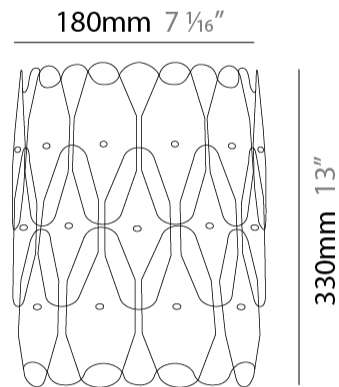

PROJECT
TYPE
SPECIFIER
QUANTITY
DATE

WENDA SURFACE

D63001-

base number   Finish
Options

1. To build a product code in our configurator select the specify button on the base model # product page
2. To build a manual product code on this datasheet choose from the options listed below in blue font and add the suffix to the base model #

GENERAL

Series: Wenda
Brand: Linea Zero
Division: Design
Mounting Type: Surface
Mounting Location: Wall
Subcategory: Ambient

PHYSICAL

Shape: Oval
Length (mm): 180
Length (in): 7 1/16
Height (mm): 330
Height (in): 13
Extension (mm): 180
Extension (in): 7 1/16
Light Distribution: Downlight
Diffuser: Polilux™ Shade - See Finish Options
Fixture Finish: WHI / PNK / SIL / NGD / COP / PKM
Fixture Material: Polilux™/ Metal holder

ELECTRICAL

Number of Lamps: 1
Lamp Type: LED Retrofit
Bulb Included: Bulb Not Included
Max. Wattage Per Lamp (W): 7
Lamp Base: E26
Input Voltage (V): 120
Upon Request: 277Vac / GU24

LED

OPTICAL

RATINGS AND CERTIFICATIONS

Certified By: Certified for North American Standards
IP rating: IP20