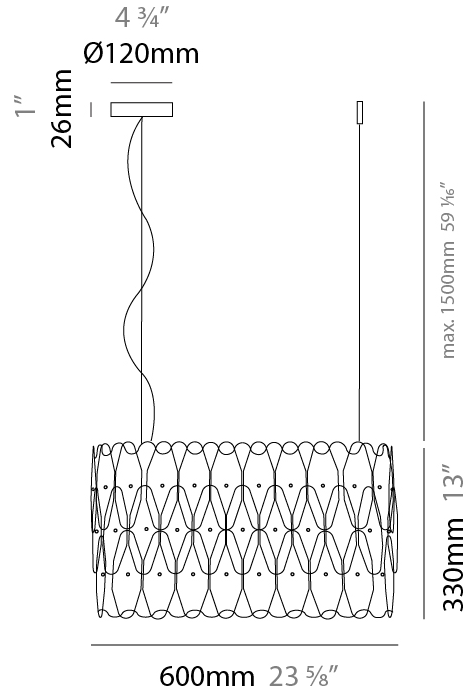

PROJECT	_____
TYPE	_____
SPECIFIER	_____
QUANTITY	_____
DATE	_____

WENDA SUSPENSION

D61001-

base number   Finish
Options

1. To build a product code in our configurator select the specify button on the base model # product page
2. To build a manual product code on this datasheet choose from the options listed below in blue font and add the suffix to the base model #

GENERAL

Series: Wenda _____
Brand: Linea Zero _____
Division: Design _____
Mounting Type: Suspension _____
Mounting Location: Ceiling _____
Subcategory: Pendant _____

PHYSICAL

Shape: Oval _____
Length (mm): 600 _____
Length (in): 23 ⁵/₈ _____
Width (mm): 270 _____
Width (in): 10 ⁵/₈ _____
Height (mm): 330 _____
Height (in): 13 _____
Max. Overall Height (mm): 1830 _____
Max. Overall Height (in): 72 ⁷/₁₆ _____
Light Distribution: Downlight _____
Diffuser: Polilux™ Shade - See Finish Options _____
Fixture Finish: WHI / BLK / SIL / NGD / COP / PKM _____
Fixture Material: Polilux™/ Metal holder _____
Cable Details: Cable length 59" - Transparent _____

ELECTRICAL

Number of Lamps: 3 _____
Lamp Type: LED Retrofit _____
Bulb Included: Bulb Not Included _____
Max. Wattage Per Lamp (W): 7 _____
Lamp Base: E26 _____
Input Voltage (V): 120 _____
Upon Request: 277Vac / GU24 _____

LED

OPTICAL

RATINGS AND CERTIFICATIONS

Certified By: Certified for North American Standards _____
IP rating: IP20 _____