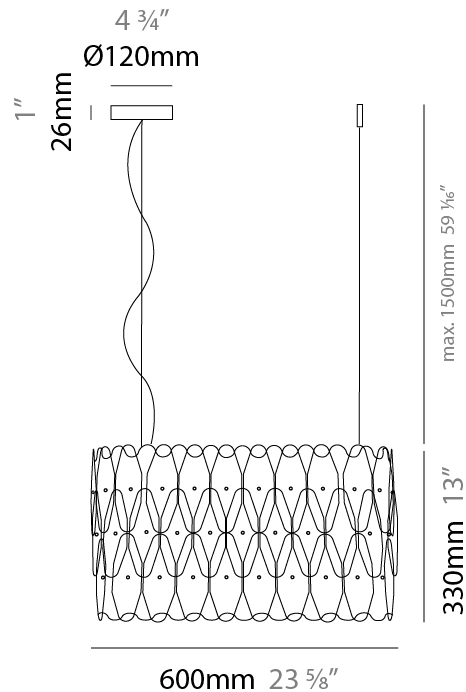

PROJECT	_____
TYPE	_____
SPECIFIER	_____
QUANTITY	_____
DATE	_____

WENDA SUSPENSION

D61001-

base number   Finish
Options

1. To build a product code in our configurator select the specify button on the base model # product page
2. To build a manual product code on this datasheet choose from the options listed below in blue font and add the suffix to the base model #

GENERAL

Series: Wenda _____
Brand: Linea Zero _____
Division: Design _____
Mounting Type: Suspension _____
Mounting Location: Ceiling _____
Subcategory: Pendant _____

PHYSICAL

Shape: Oval _____
Length (mm): 600 _____
Length (in): 23 ⁵/₈ _____
Width (mm): 270 _____
Width (in): 10 ⁵/₈ _____
Height (mm): 330 _____
Height (in): 13 _____
Max. Overall Height (mm): 1830 _____
Max. Overall Height (in): 72 ⁷/₁₆ _____
Light Distribution: Downlight _____
Diffuser: Polilux™ Shade - See Finish Options _____
Fixture Finish: WHI / BLK / SIL / NGD / COP / PKM _____
Fixture Material: Polilux™/ Metal holder _____
Cable Details: Cable length 59" - Transparent _____

ELECTRICAL

Number of Lamps: 3 _____
Lamp Type: LED Retrofit _____
Bulb Included: Bulb Not Included _____
Max. Wattage Per Lamp (W): 7 _____
Lamp Base: E26 _____
Input Voltage (V): 120 _____
Upon Request: 277Vac / GU24 _____

LED

OPTICAL

RATINGS AND CERTIFICATIONS

Certified By: Certified for North American Standards _____
IP rating: IP20 _____