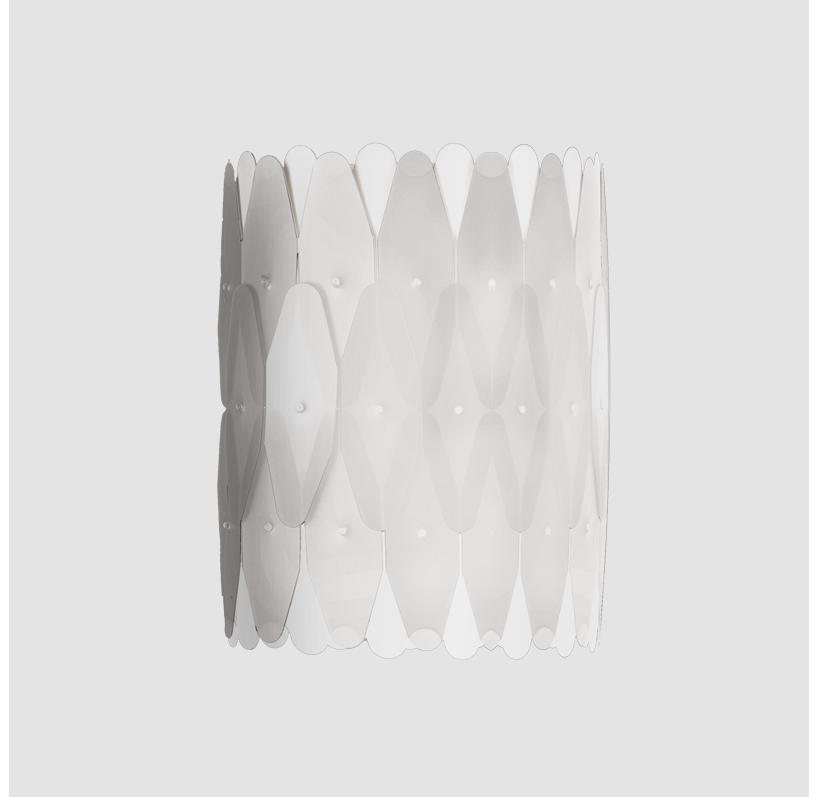

PROJECT	_____
TYPE	_____
SPECIFIER	_____
QUANTITY	_____
DATE	_____

WENDA SURFACE

D63000-

base number   Finish
Options

1. To build a product code in our configurator select the specify button on the base model # product page
2. To build a manual product code on this datasheet choose from the options listed below in blue font and add the suffix to the base model #

GENERAL

Series: Wenda _____
Brand: Linea Zero _____
Division: Design _____
Mounting Type: Surface _____
Mounting Location: Wall _____
Subcategory: Ambient _____

PHYSICAL

Shape: Oval _____
Length (mm): 250 _____
Length (in): 9 ¹³/₁₆ _____
Height (mm): 330 _____
Height (in): 13 _____
Extension (mm): 180 _____
Extension (in): 7 ¹/₁₆ _____
Light Distribution: Downlight _____
Diffuser: Polilux™ Shade - See Finish Options _____
Fixture Finish: WHI / PNK / SIL / NGD / COP / PKM _____
Fixture Material: Polilux™/ Metal holder _____

ELECTRICAL

Number of Lamps: 1 _____
Lamp Type: LED Retrofit _____
Bulb Included: Bulb Not Included _____
Max. Wattage Per Lamp (W): 7 _____
Lamp Base: E26 _____
Input Voltage (V): 120 _____
Upon Request: 277Vac / GU24 _____

LED

OPTICAL

RATINGS AND CERTIFICATIONS

Certified By: Certified for North American Standards _____
IP rating: IP20 _____