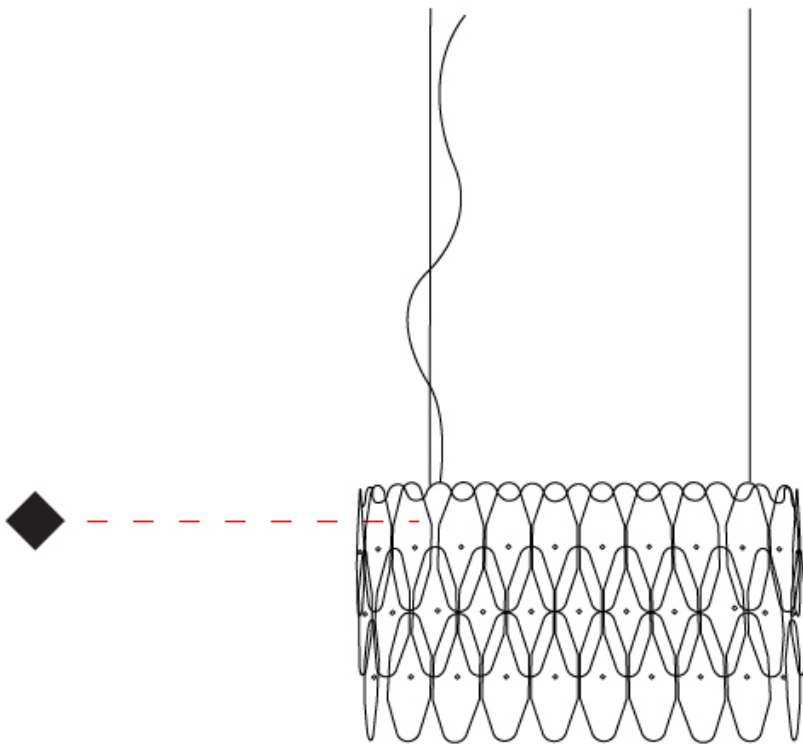

WENDA SUSPENSION

D61001-

PROJECT

TYPE

SPECIFIER

QUANTITY

DATE

D