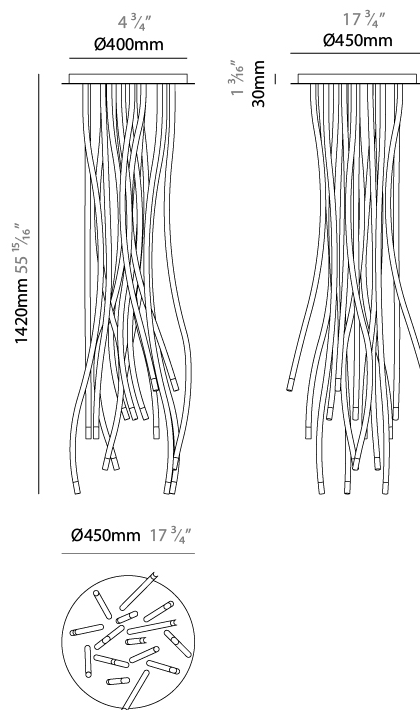

PROJECT	
TYPE	
SPECIFIER	
QUANTITY	
DATE	

WHIRL SURFACE

D182004-

base number   Color   Finish
Temperature   Options

1. To build a product code in our configurator select the specify button on the base model # product page
2. To build a manual product code on this datasheet choose from the options listed below in blue font and add the suffix to the base model #

GENERAL

Series: Whirl
Partner: Artigja
Division: Design
Installation: Surface
Product Type: Ceiling Surface
Mounting Location: Ceiling
Light Distribution: Direct

PHYSICAL

Shape: Teardrop
Diameter (mm): 450
Diameter (in): 17 ³/₄"
Height (mm): 1400
Height (in): 55 ¹⁵/₁₆"
Fixture Finish: BBS / BUB / ABR / DRB / DUB / AGD / LBB / DBZ / BBN / PCH / PGO / PBN / WHI / BLK
Fixture Material: Metal
Primary Material: Brass

ELECTRICAL

Lamp Type: LED
Input Wattage (W): 45
Dimming: Dali Dimming / Phase Dimming
Driver Included: Yes
Driver Location: Integrated
Driver Class: Class 2
Input Voltage (V): 120
Output Voltage (V): 24
Upon Request: 0-10V Dimming

LED

Number of LEDs: 15
Color Temperature (°K): 2700 / 3000 / 4000
Nominal Lumen (lm): 4500 / 4695 / 4980
Lamp Life (hrs): 50000

OPTICAL

RATINGS AND CERTIFICATIONS

Certified By: Certified for North American Standards
IP rating: IP20