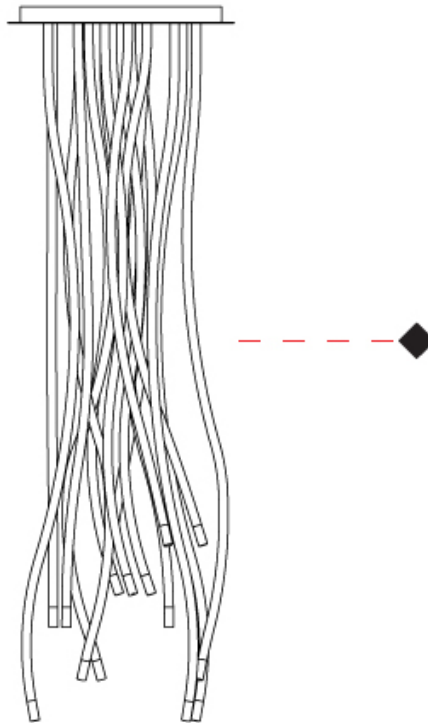

WHIRL SURFACE

D182004-

PROJECT

TYPE

SPECIFIER

QUANTITY

DATE

D