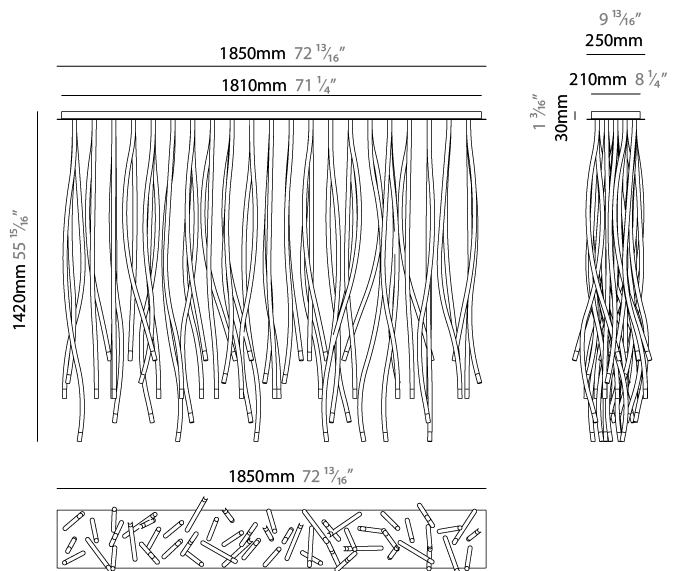

PROJECT	_____
TYPE	_____
SPECIFIER	_____
QUANTITY	_____
DATE	_____

WHIRL SURFACE

D182005- _____ - _____

base number   Color   Finish
Temperature   Options

1. To build a product code in our configurator select the specify button on the base model # product page
2. To build a manual product code on this datasheet choose from the options listed below in blue font and add the suffix to the base model #

GENERAL

Series: Whirl
Partner: Artigja
Division: Design
Installation: Surface
Product Type: Ceiling Surface
Mounting Location: Ceiling
Light Distribution: Direct

PHYSICAL

Shape: Teardrop
Diameter (mm): 1850
Diameter (in): 72 ¹³/₁₆"
Width (mm): 250
Width (in): 9 ¹³/₁₆"
Height (mm): 1400
Height (in): 55 ¹/₈"
Fixture Finish: [BBS / BUB / ABR / DRB / DUB / AGD / LBB / DBZ / BBN / PCH / PGO / PBN / WHI / BLK](#)
Fixture Material: Metal
Primary Material: Brass

ELECTRICAL

Lamp Type: LED
Input Wattage (W): 159
Dimming: Dali Dimming / Phase Dimming
Driver Included: Yes
Driver Location: Integrated
Driver Class: Class 2
Input Voltage (V): 120
Output Voltage (V): 24
Upon Request: 0-10V Dimming

LED

Number of LEDs: 53
Color Temperature (°K): [2700 / 3000 / 4000](#)
Nominal Lumen (lm): 15900 / 16589 / 17596
Lamp Life (hrs): 50000

OPTICAL

RATINGS AND CERTIFICATIONS

Certified By: Certified for North American Standards
IP rating: IP20