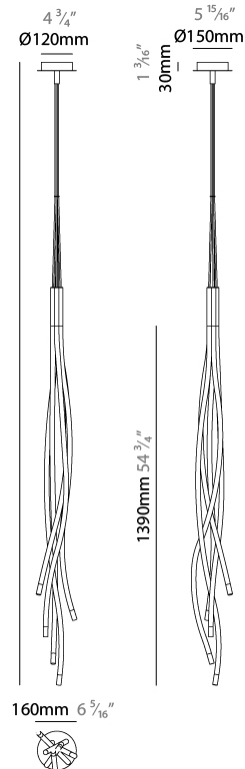

PROJECT	
TYPE	
SPECIFIER	
QUANTITY	
DATE	

WHIRL SUSPENSION

D181006- -

base number Color Finish
 Temperature Options

- To build a product code in our configurator select the specify button on the base model # product page
- To build a manual product code on this datasheet choose from the options listed below in blue font and add the suffix to the base model #

GENERAL

Series: Whirl
 Partner: Artigja
 Division: Design
 Installation: Suspension
 Product Type: Pendant
 Mounting Location: Ceiling
 Light Distribution: Direct

PHYSICAL

Shape: Teardrop
 Diameter (mm): 150
 Diameter (in): 5 7/8
 Height (mm): 1400
 Height (in): 55 1/8
 Fixture Finish: [BBS](#) / [BUB](#) / [ABR](#) / [DRB](#) / [DUB](#) / [AGD](#) / [LBB](#) / [DBZ](#) / [BBN](#) / [PCH](#) / [PGO](#) / [PBN](#) / [WHI](#) / [BLK](#)
 Fixture Material: Metal
 Primary Material: Brass

LED

Number of LEDs: 5
 Color Temperature (°K): [2700](#) / [3000](#) / [4000](#)
 Nominal Lumen (lm): 1500 / 1565 / 1660
 Lamp Life (hrs): 50000

OPTICAL

RATINGS AND CERTIFICATIONS

Certified By: Certified for North American Standards
 IP rating: IP20

GENERAL

Series: Whirl
 Partner: Artigja
 Division: Design
 Installation: Surface
 Product Type: Ceiling Surface
 Mounting Location: Ceiling
 Light Distribution: Direct

PHYSICAL

Shape: Abstract
 Diameter (mm): 150
 Diameter (in): 5 7/8
 Height (mm): 1400
 Height (in): 55 1/8
 Fixture Finish: [BBS](#) / [BUB](#) / [ABR](#) / [DRB](#) / [DUB](#) / [AGD](#) / [LBB](#) / [DBZ](#) / [BBN](#) / [PCH](#) / [PGO](#) / [PBN](#) / [WHI](#) / [BLK](#)
 Fixture Material: Metal
 Primary Material: Brass