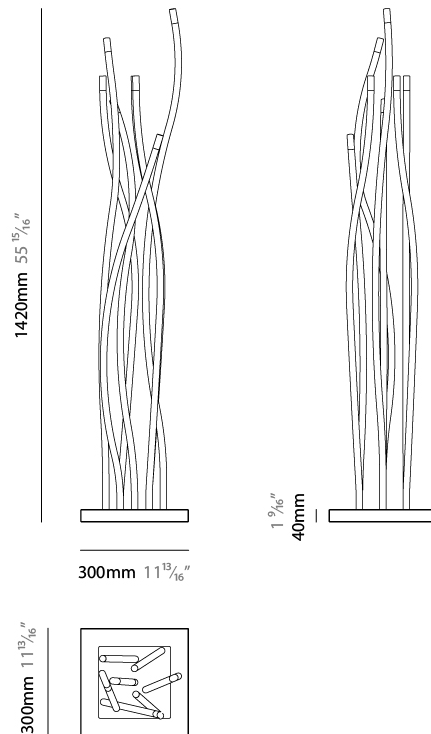

PROJECT	_____
TYPE	_____
SPECIFIER	_____
QUANTITY	_____
DATE	_____

WHIRL PORTABLE

D184000- _____ - _____

base number   Color   Finish
Temperature   Options

1. To build a product code in our configurator select the specify button on the base model # product page
2. To build a manual product code on this datasheet choose from the options listed below in blue font and add the suffix to the base model #

GENERAL

Series: Whirl
Partner: Artigia
Division: Design
Installation: Portable
Product Type: Floor
Mounting Location: Floor
Light Distribution: Indirect

PHYSICAL

Shape: Teardrop
Length (mm): 300
Length (in): 11 ¹³/₁₆
Width (mm): 300
Width (in): 11 ¹³/₁₆
Height (mm): 1420
Height (in): 55 ¹⁵/₁₆
Fixture Finish: [BBS / BUB / ABR / DRB / DUB / AGD / LBB / DBZ / BBN / PCH / PGO / PBN / WHI / BLK](#)
Fixture Material: Metal
Primary Material: Brass

ELECTRICAL

Lamp Type: LED
Input Wattage (W): 21
Dimming: Dali Dimming / Phase Dimming
Driver Included: Yes
Driver Location: Integrated
Driver Class: Class 2
Input Voltage (V): 120
Output Voltage (V): 24
Upon Request: 01-10V Dimming

LED

Number of LEDs: 7
Color Temperature (°K): [2700 / 3000 / 4000](#)
Nominal Lumen (lm): 2100 / 2191 / 2324
Lamp Life (hrs): 50000

OPTICAL

RATINGS AND CERTIFICATIONS

Certified By: Certified for North American Standards
IP rating: IP20