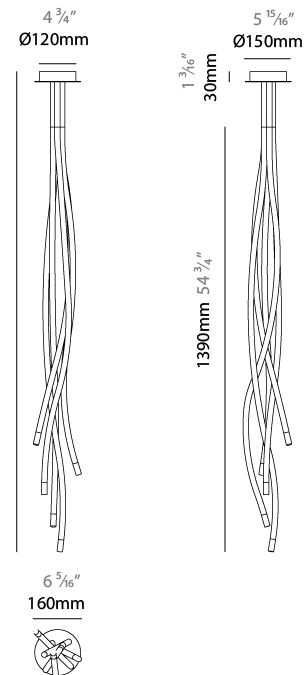

PROJECT	_____
TYPE	_____
SPECIFIER	_____
QUANTITY	_____
DATE	_____

WHIRL SURFACE

D182003- _____ - _____

base number   Color   Finish
Temperature   Options

1. To build a product code in our configurator select the specify button on the base model # product page
2. To build a manual product code on this datasheet choose from the options listed below in blue font and add the suffix to the base model #

GENERAL

Series: Whirl
Partner: Artigja
Division: Design
Installation: Surface
Product Type: Ceiling Surface
Mounting Location: Ceiling
Light Distribution: Direct

PHYSICAL

Shape: Abstract
Diameter (mm): 150
Diameter (in): 5 7/8
Height (mm): 1400
Height (in): 55 1/8
Fixture Finish: [BBS](#) / [BUB](#) / [ABR](#) / [DRB](#) / [DUB](#) / [AGD](#) / [LBB](#) / [DBZ](#) / [BBN](#) / [PCH](#) / [PGO](#) / [PBN](#) / [WHI](#) / [BLK](#)
Fixture Material: Metal
Primary Material: Brass

ELECTRICAL

Lamp Type: LED
Input Wattage (W): 15
Dimming: [Dali Dimming](#) / [Phase Dimming](#)
Driver Included: Yes
Driver Location: Integrated
Driver Class: Class 2
Input Voltage (V): 120
Output Voltage (V): 24
Upon Request: 0-10V Dimming

LED

Number of LEDs: 5
Color Temperature (°K): [2700](#) / [3000](#) / [4000](#)
Nominal Lumen (lm): 1500 / 1565 / 1660
Lamp Life (hrs): 50000

OPTICAL

RATINGS AND CERTIFICATIONS

Certified By: Certified for North American Standards
IP rating: IP20