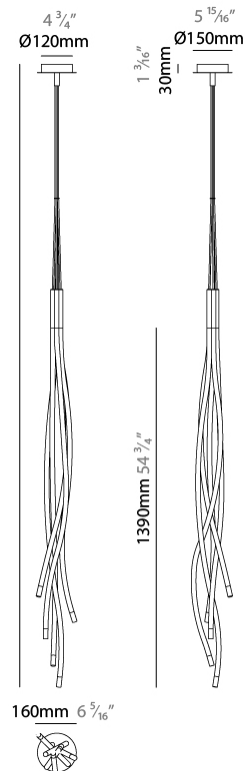

PROJECT	
TYPE	
SPECIFIER	
QUANTITY	
DATE	

WHIRL SUSPENSION

D181006-

base number Color Finish
 Temperature Options

- To build a product code in our configurator select the specify button on the base model # product page
- To build a manual product code on this datasheet choose from the options listed below in blue font and add the suffix to the base model #

GENERAL

Series: Whirl
 Partner: Artigja
 Division: Design
 Installation: Suspension
 Product Type: Pendant
 Mounting Location: Ceiling
 Light Distribution: Direct

PHYSICAL

Shape: Teardrop
 Diameter (mm): 150
 Diameter (in): 5 7/8
 Height (mm): 1400
 Height (in): 55 1/8
 Fixture Finish: [BBS](#) / [BUB](#) / [ABR](#) / [DRB](#) / [DUB](#) / [AGD](#) / [LBB](#) / [DBZ](#) / [BBN](#) / [PCH](#) / [PGO](#) / [PBN](#) / [WHI](#) / [BLK](#)
 Fixture Material: Metal
 Primary Material: Brass

LED

Number of LEDs: 5
 Color Temperature (°K): [2700](#) / [3000](#) / [4000](#)
 Nominal Lumen (lm): 1500 / 1565 / 1660
 Lamp Life (hrs): 50000

OPTICAL

RATINGS AND CERTIFICATIONS

Certified By: Certified for North American Standards
 IP rating: IP20

GENERAL

Series: Whirl
 Partner: Artigja
 Division: Design
 Installation: Surface
 Product Type: Ceiling Surface
 Mounting Location: Ceiling
 Light Distribution: Direct

PHYSICAL

Shape: Abstract
 Diameter (mm): 150
 Diameter (in): 5 7/8
 Height (mm): 1400
 Height (in): 55 1/8
 Fixture Finish: [BBS](#) / [BUB](#) / [ABR](#) / [DRB](#) / [DUB](#) / [AGD](#) / [LBB](#) / [DBZ](#) / [BBN](#) / [PCH](#) / [PGO](#) / [PBN](#) / [WHI](#) / [BLK](#)
 Fixture Material: Metal
 Primary Material: Brass