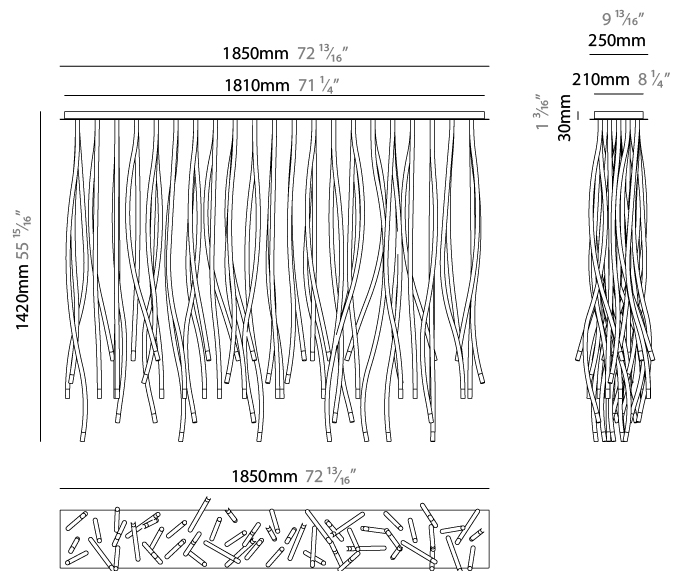

PROJECT	_____
TYPE	_____
SPECIFIER	_____
QUANTITY	_____
DATE	_____

WHIRL SURFACE

D182005-

base number   Color   Finish
Temperature   Options

1. To build a product code in our configurator select the specify button on the base model # product page
2. To build a manual product code on this datasheet choose from the options listed below in blue font and add the suffix to the base model #

GENERAL

Series: Whirl
Partner: Artigja
Division: Design
Installation: Surface
Product Type: Ceiling Surface
Mounting Location: Ceiling
Light Distribution: Direct

PHYSICAL

Shape: Teardrop
Diameter (mm): 1850
Diameter (in): 72 ¹³/₁₆
Width (mm): 250
Width (in): 9 ¹³/₁₆
Height (mm): 1400
Height (in): 55 ¹/₈
Fixture Finish: BBS / BUB / ABR / DRB / DUB / AGD / LBB / DBZ / BBN / PCH / PGO / PBN / WHI / BLK
Fixture Material: Metal
Primary Material: Brass

ELECTRICAL

Lamp Type: LED
Input Wattage (W): 159
Dimming: Dali Dimming / Phase Dimming
Driver Included: Yes
Driver Location: Integrated
Driver Class: Class 2
Input Voltage (V): 120
Output Voltage (V): 24
Upon Request: 0-10V Dimming

LED

Number of LEDs: 53
Color Temperature (°K): 2700 / 3000 / 4000
Nominal Lumen (lm): 15900 / 16589 / 17596
Lamp Life (hrs): 50000

OPTICAL

RATINGS AND CERTIFICATIONS

Certified By: Certified for North American Standards
IP rating: IP20