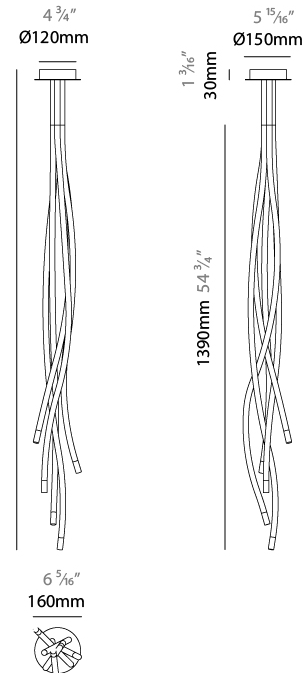

PROJECT	_____
TYPE	_____
SPECIFIER	_____
QUANTITY	_____
DATE	_____

WHIRL SURFACE

D182003- _____ - _____

base number   Color   Finish
Temperature   Options

1. To build a product code in our configurator select the specify button on the base model # product page
2. To build a manual product code on this datasheet choose from the options listed below in blue font and add the suffix to the base model #

GENERAL

Series: Whirl
Partner: Artigja
Division: Design
Installation: Surface
Product Type: Ceiling Surface
Mounting Location: Ceiling
Light Distribution: Direct

PHYSICAL

Shape: Abstract
Diameter (mm): 150
Diameter (in): 5 7/8
Height (mm): 1400
Height (in): 55 1/8
Fixture Finish: [BBS](#) / [BUB](#) / [ABR](#) / [DRB](#) / [DUB](#) / [AGD](#) / [LBB](#) / [DBZ](#) / [BBN](#) / [PCH](#) / [PGO](#) / [PBN](#) / [WHI](#) / [BLK](#)
Fixture Material: Metal
Primary Material: Brass

ELECTRICAL

Lamp Type: LED
Input Wattage (W): 15
Dimming: [Dali Dimming](#) / [Phase Dimming](#)
Driver Included: Yes
Driver Location: Integrated
Driver Class: Class 2
Input Voltage (V): 120
Output Voltage (V): 24
Upon Request: 0-10V Dimming

LED

Number of LEDs: 5
Color Temperature (°K): [2700](#) / [3000](#) / [4000](#)
Nominal Lumen (lm): 1500 / 1565 / 1660
Lamp Life (hrs): 50000

OPTICAL

RATINGS AND CERTIFICATIONS

Certified By: Certified for North American Standards
IP rating: IP20