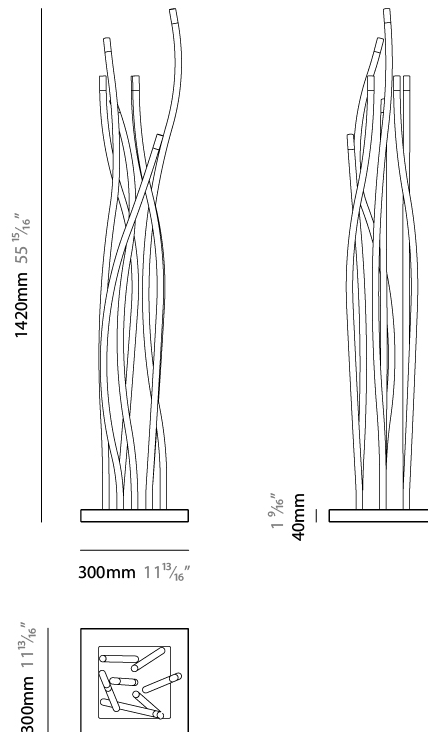

PROJECT	_____
TYPE	_____
SPECIFIER	_____
QUANTITY	_____
DATE	_____

WHIRL PORTABLE

D184000- _____ - _____

base number   Color   Finish
Temperature   Options

1. To build a product code in our configurator select the specify button on the base model # product page
2. To build a manual product code on this datasheet choose from the options listed below in blue font and add the suffix to the base model #

GENERAL

Series: Whirl
Partner: Artigia
Division: Design
Installation: Portable
Product Type: Floor
Mounting Location: Floor
Light Distribution: Indirect

PHYSICAL

Shape: Teardrop
Length (mm): 300
Length (in): 11 ¹³/₁₆
Width (mm): 300
Width (in): 11 ¹³/₁₆
Height (mm): 1420
Height (in): 55 ¹⁵/₁₆
Fixture Finish: [BBS / BUB / ABR / DRB / DUB / AGD / LBB / DBZ / BBN / PCH / PGO / PBN / WHI / BLK](#)
Fixture Material: Metal
Primary Material: Brass

ELECTRICAL

Lamp Type: LED
Input Wattage (W): 21
Dimming: Dali Dimming / Phase Dimming
Driver Included: Yes
Driver Location: Integrated
Driver Class: Class 2
Input Voltage (V): 120
Output Voltage (V): 24
Upon Request: 01-10V Dimming

LED

Number of LEDs: 7
Color Temperature (°K): [2700 / 3000 / 4000](#)
Nominal Lumen (lm): 2100 / 2191 / 2324
Lamp Life (hrs): 50000

OPTICAL

RATINGS AND CERTIFICATIONS

Certified By: Certified for North American Standards
IP rating: IP20