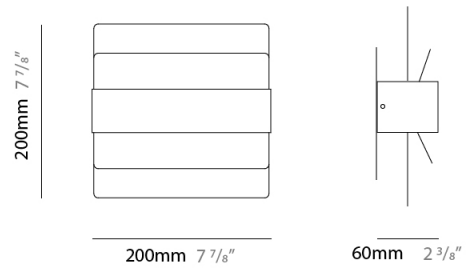

WINGS SURFACE

D53021-

base number   Finish
Options

1. To build a product code in our configurator select the specify button on the base model # product page
2. To build a manual product code on this datasheet choose from the options listed below in blue font and add the suffix to the base model #

GENERAL

Series: Wings _____
Partner: Fambuena _____
Division: Design _____
Installation: Surface _____
Product Type: Wall Surface _____
Mounting Location: Wall _____
Light Distribution: Wall Effect _____

PHYSICAL

Shape: Square _____
Length (mm): 200 _____
Length (in): 7 ⁷/₈ _____
Width (mm): 200 _____
Width (in): 7 ⁷/₈ _____
Depth (mm): 60 _____
Depth (in): 2 ³/₈ _____
Fixture Finish: WHI / BRA / BRZ / PWT _____
Fixture Material: Metal _____

ELECTRICAL

Lamp Type: LED _____
Total Output Wattage (W): 6 _____
Dimming: Non-Dimmable _____
Driver Included: Yes _____
Driver Location: Integrated _____
Driver Type: Constant Current - 120Vac _____
Driver Class: Class 2 _____
Input Voltage (V): 120 _____
Constant Current (MA): 700 _____
Upon Request: Remote: Phase dimming 120Vac only / Non-dimming 120/277Vac _____

LED

Color Temperature (°K): 3000 _____
Nominal Lumen (lm): 610 _____
CRI: >80 CRI _____
Lamp Life (hrs): 50000 _____

OPTICAL

RATINGS AND CERTIFICATIONS

Certified By: Certified for North American Standards _____
IP rating: IP20 _____

j-Box Cover Plate include