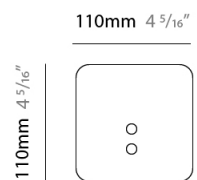

WINGS SURFACE

D53021-

base number   Finish
Options

1. To build a product code in our configurator select the specify button on the base model # product page
2. To build a manual product code on this datasheet choose from the options listed below in blue font and add the suffix to the base model #

GENERAL

Series: Wings _____
Partner: Fambuena _____
Division: Design _____
Installation: Surface _____
Product Type: Wall Surface _____
Mounting Location: Wall _____
Light Distribution: Wall Effect _____

PHYSICAL

Shape: Square _____
Length (mm): 200 _____
Length (in): 7 ⁷/₈ _____
Width (mm): 200 _____
Width (in): 7 ⁷/₈ _____
Depth (mm): 60 _____
Depth (in): 2 ³/₈ _____
Fixture Finish: WHI / BRA / BRZ / PWT _____
Fixture Material: Metal _____

ELECTRICAL

Lamp Type: LED _____
Total Output Wattage (W): 6 _____
Dimming: Non-Dimmable _____
Driver Included: Yes _____
Driver Location: Integrated _____
Driver Type: Constant Current - 120Vac _____
Driver Class: Class 2 _____
Input Voltage (V): 120 _____
Constant Current (MA): 700 _____
Upon Request: Remote: Phase dimming 120Vac only / Non-dimming 120/277Vac _____

LED

Color Temperature (°K): 3000 _____
Nominal Lumen (lm): 610 _____
CRI: >80 CRI _____
Lamp Life (hrs): 50000 _____

OPTICAL

RATINGS AND CERTIFICATIONS

Certified By: Certified for North American Standards _____
IP rating: IP20 _____

j-Box Cover Plate include