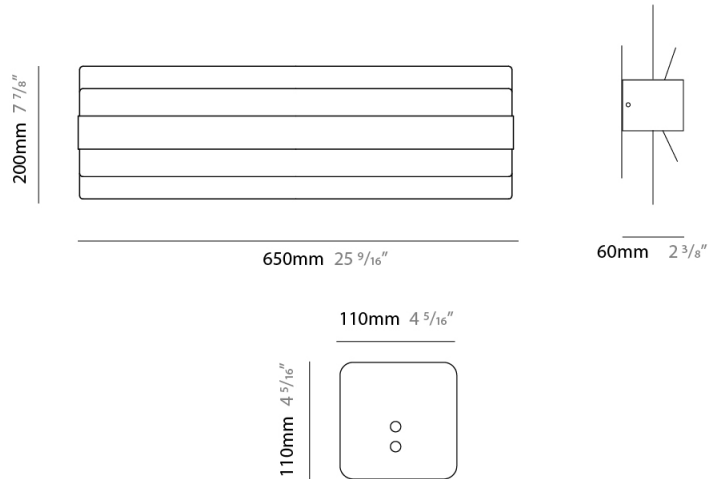

WINGS SURFACE

D53022-

base number _____
Finish Options _____

1. To build a product code in our configurator select the specify button on the base model # product page
2. To build a manual product code on this datasheet choose from the options listed below in blue font and add the suffix to the base model #

GENERAL

Series: Wings _____
Partner: Fambuena _____
Division: Design _____
Installation: Surface _____
Product Type: Wall Surface _____
Mounting Location: Wall _____
Light Distribution: Wall Effect _____

PHYSICAL

Shape: Rectangle _____
Length (mm): 650 _____
Length (in): 25 ⁹/₁₆ _____
Width (mm): 200 _____
Width (in): 7 ⁷/₈ _____
Depth (mm): 60 _____
Depth (in): 2 ³/₈ _____
Fixture Finish: WHI / BRA / BRZ / PWT _____
Fixture Material: Metal _____

ELECTRICAL

Lamp Type: LED _____
Input Wattage (W): 19.4 _____
Dimming: Electronic Low Voltage Dimming _____
Input Voltage (V): 120Vac Direct Line _____

LED

Color Temperature (°K): 2700 _____
Nominal Lumen (lm): 1473 _____
CRI: >90 CRI _____
Lamp Life (hrs): 50000 _____

OPTICAL

RATINGS AND CERTIFICATIONS

Certified By: Certified for North American Standards _____
IP rating: IP20 _____

j-Box Cover Plate include