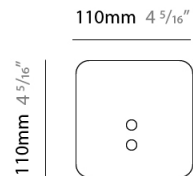

WINGS SURFACE

D53021-

base number   Finish
Options

1. To build a product code in our configurator select the specify button on the base model # product page
2. To build a manual product code on this datasheet choose from the options listed below in blue font and add the suffix to the base model #

GENERAL

Series: Wings _____
Brand: Fambuena _____
Division: Design _____
Mounting Type: Surface _____
Mounting Location: Wall _____
Subcategory: Ambient _____

PHYSICAL

Shape: Square _____
Length (mm): 200 _____
Length (in): 7 7/8 _____
Width (mm): 200 _____
Width (in): 7 7/8 _____
Depth (mm): 60 _____
Depth (in): 2 3/8 _____
Light Distribution: Indirect _____
Fixture Finish: WHI / BRA / BRZ / PWT _____
Fixture Material: Metal _____

ELECTRICAL

Lamp Type: LED _____
Total Output Wattage (W): 6 _____
Dimming: Non-Dimmable _____
Driver Included: Yes _____
Driver Location: Integrated _____
Driver Type: Constant Current - 120Vac _____
Driver Class: Class 2 _____
Input Voltage (V): 120 _____
Constant Current (MA): 700 _____
Upon Request: Remote: Phase dimming 120Vac only / Non-dimming 120/277Vac _____

LED

Color Temperature (°K): 3000 _____
Nominal Lumen (lm): 610 _____
CRI: >80 CRI _____
Lamp Life (hrs): 50000 _____

OPTICAL

RATINGS AND CERTIFICATIONS

Certified By: Certified for North American Standards _____
IP rating: IP20 _____

j-Box Cover Plate include