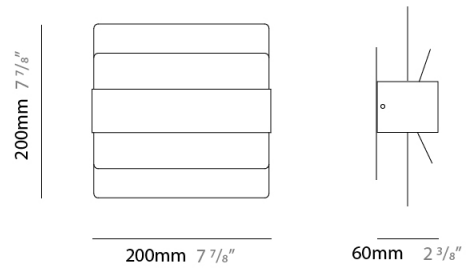

WINGS SURFACE

D53021-

base number   Finish
Options

1. To build a product code in our configurator select the specify button on the base model # product page
2. To build a manual product code on this datasheet choose from the options listed below in blue font and add the suffix to the base model #

GENERAL

Series: Wings _____
Brand: Fambuena _____
Division: Design _____
Mounting Type: Surface _____
Mounting Location: Wall _____
Subcategory: Ambient _____

PHYSICAL

Shape: Square _____
Length (mm): 200 _____
Length (in): 7 7/8 _____
Width (mm): 200 _____
Width (in): 7 7/8 _____
Depth (mm): 60 _____
Depth (in): 2 3/8 _____
Light Distribution: Indirect _____
Fixture Finish: WHI / BRA / BRZ / PWT _____
Fixture Material: Metal _____

ELECTRICAL

Lamp Type: LED _____
Total Output Wattage (W): 6 _____
Dimming: Non-Dimmable _____
Driver Included: Yes _____
Driver Location: Integrated _____
Driver Type: Constant Current - 120Vac _____
Driver Class: Class 2 _____
Input Voltage (V): 120 _____
Constant Current (MA): 700 _____
Upon Request: Remote: Phase dimming 120Vac only / Non-dimming 120/277Vac _____

LED

Color Temperature (°K): 3000 _____
Nominal Lumen (lm): 610 _____
CRI: >80 CRI _____
Lamp Life (hrs): 50000 _____

OPTICAL

RATINGS AND CERTIFICATIONS

Certified By: Certified for North American Standards _____
IP rating: IP20 _____

j-Box Cover Plate include