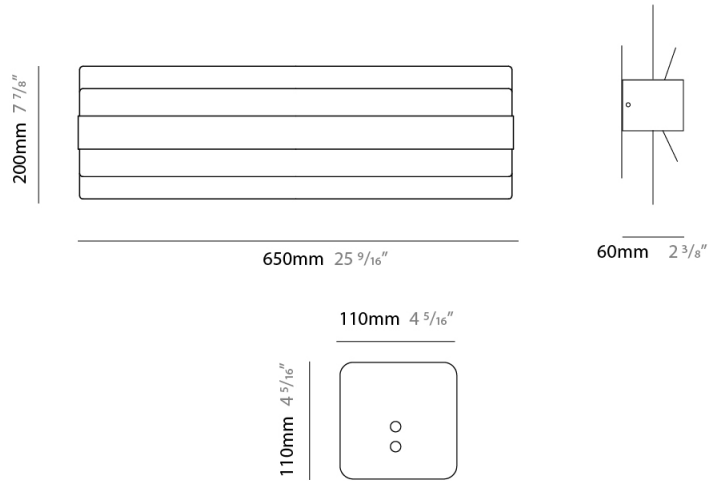

PROJECT	_____
TYPE	_____
SPECIFIER	_____
QUANTITY	_____
DATE	_____

WINGS SURFACE

D53022-

base number   Finish
Options

1. To build a product code in our configurator select the specify button on the base model # product page
2. To build a manual product code on this datasheet choose from the options listed below in blue font and add the suffix to the base model #

GENERAL

Series: Wings
Brand: Fambuena
Division: Design
Mounting Type: Surface
Mounting Location: Wall
Subcategory: Ambient

PHYSICAL

Shape: Rectangle
Length (mm): 650
Length (in): 25 ⁹/₁₆
Width (mm): 200
Width (in): 7 ⁷/₈
Depth (mm): 60
Depth (in): 2 ³/₈
Light Distribution: Indirect
Fixture Finish: WHI / BRA / BRZ / PWT
Fixture Material: Metal

ELECTRICAL

Lamp Type: LED
Input Wattage (W): 19.4
Dimming: Electronic Low Voltage Dimming
Input Voltage (V): 120Vac Direct Line

LED

Color Temperature (°K): 2700
Nominal Lumen (lm): 1473
CRI: >90 CRI
Lamp Life (hrs): 50000

OPTICAL

RATINGS AND CERTIFICATIONS

Certified By: Certified for North American Standards
IP rating: IP20

j-Box Cover Plate include