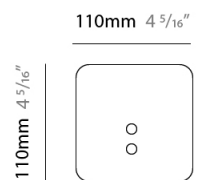

WINGS SURFACE

D53021-

base number   Finish
Options

1. To build a product code in our configurator select the specify button on the base model # product page
2. To build a manual product code on this datasheet choose from the options listed below in blue font and add the suffix to the base model #

GENERAL

Series: Wings _____
Brand: Fambuena _____
Division: Design _____
Mounting Type: Surface _____
Mounting Location: Wall _____
Subcategory: Ambient _____

PHYSICAL

Shape: Square _____
Length (mm): 200 _____
Length (in): 7 7/8 _____
Width (mm): 200 _____
Width (in): 7 7/8 _____
Depth (mm): 60 _____
Depth (in): 2 3/8 _____
Light Distribution: Indirect _____
Fixture Finish: WHI / BRA / BRZ / PWT _____
Fixture Material: Metal _____

ELECTRICAL

Lamp Type: LED _____
Total Output Wattage (W): 6 _____
Dimming: Non-Dimmable _____
Driver Included: Yes _____
Driver Location: Integrated _____
Driver Type: Constant Current - 120Vac _____
Driver Class: Class 2 _____
Input Voltage (V): 120 _____
Constant Current (MA): 700 _____
Upon Request: Remote: Phase dimming 120Vac only / Non-dimming 120/277Vac _____

LED

Color Temperature (°K): 3000 _____
Nominal Lumen (lm): 610 _____
CRI: >80 CRI _____
Lamp Life (hrs): 50000 _____

OPTICAL

RATINGS AND CERTIFICATIONS

Certified By: Certified for North American Standards _____
IP rating: IP20 _____

j-Box Cover Plate include