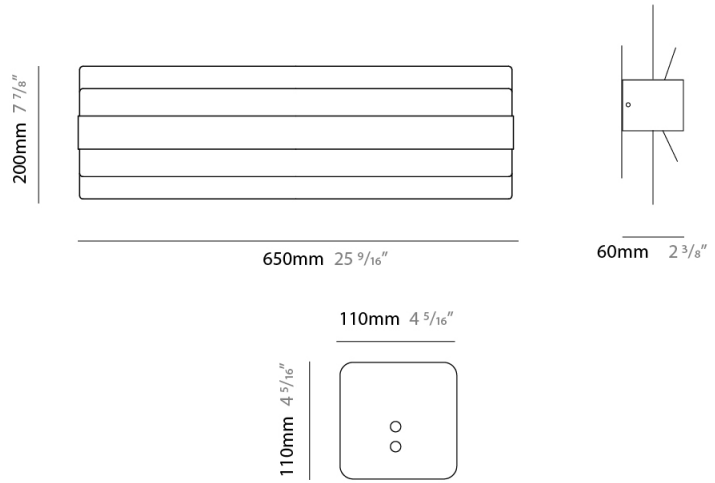

PROJECT	_____
TYPE	_____
SPECIFIER	_____
QUANTITY	_____
DATE	_____

WINGS SURFACE

D53022-

base number   Finish
Options

1. To build a product code in our configurator select the specify button on the base model # product page
2. To build a manual product code on this datasheet choose from the options listed below in blue font and add the suffix to the base model #

GENERAL

Series: Wings _____
Brand: Fambuena _____
Division: Design _____
Mounting Type: Surface _____
Mounting Location: Wall _____
Subcategory: Ambient _____

PHYSICAL

Shape: Rectangle _____
Length (mm): 650 _____
Length (in): 25 ⁹/₁₆ _____
Width (mm): 200 _____
Width (in): 7 ⁷/₈ _____
Depth (mm): 60 _____
Depth (in): 2 ³/₈ _____
Light Distribution: Indirect _____
Fixture Finish: [WHI](#) / [BRA](#) / [BRZ](#) / [PWT](#) _____
Fixture Material: Metal _____

ELECTRICAL

Lamp Type: LED _____
Input Wattage (W): 19.4 _____
Dimming: Electronic Low Voltage Dimming _____
Input Voltage (V): 120Vac Direct Line _____

LED

Color Temperature (°K): 2700 _____
Nominal Lumen (lm): 1473 _____
CRI: >90 CRI _____
Lamp Life (hrs): 50000 _____

OPTICAL

RATINGS AND CERTIFICATIONS

Certified By: Certified for North American Standards _____
IP rating: IP20 _____

j-Box Cover Plate include