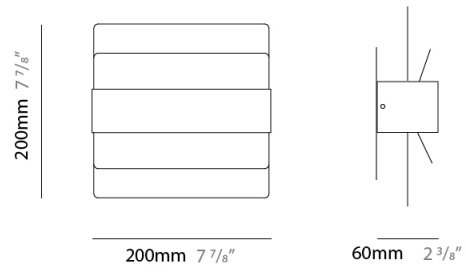

WINGS SURFACE

D53021-

base number   Finish
Options

1. To build a product code in our configurator select the specify button on the base model # product page
2. To build a manual product code on this datasheet choose from the options listed below in blue font and add the suffix to the base model #

GENERAL

Series: Wings _____
Brand: Fambuena _____
Division: Design _____
Mounting Type: Surface _____
Mounting Location: Wall _____
Subcategory: Ambient _____

PHYSICAL

Shape: Square _____
Length (mm): 200 _____
Length (in): 7 7/8 _____
Width (mm): 200 _____
Width (in): 7 7/8 _____
Depth (mm): 60 _____
Depth (in): 2 3/8 _____
Light Distribution: Indirect _____
Fixture Finish: WHI / BRA / BRZ / PWT _____
Fixture Material: Metal _____

ELECTRICAL

Lamp Type: LED _____
Total Output Wattage (W): 6 _____
Dimming: Non-Dimmable _____
Driver Included: Yes _____
Driver Location: Integrated _____
Driver Type: Constant Current - 120Vac _____
Driver Class: Class 2 _____
Input Voltage (V): 120 _____
Constant Current (MA): 700 _____
Upon Request: Remote: Phase dimming 120Vac only / Non-dimming 120/277Vac _____

LED

Color Temperature (°K): 3000 _____
Nominal Lumen (lm): 610 _____
CRI: >80 CRI _____
Lamp Life (hrs): 50000 _____

OPTICAL

RATINGS AND CERTIFICATIONS

Certified By: Certified for North American Standards _____
IP rating: IP20 _____

j-Box Cover Plate include