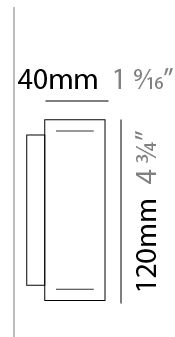

PROJECT
TYPE
SPECIFIER
QUANTITY
DATE

LED120 SURFACE

D73029-

base number
Color   Finish
Temperature   Options

1. To build a product code in our configurator select the specify button on the base model # product page
2. To build a manual product code on this datasheet choose from the options listed below in blue font and add the suffix to the base model #

GENERAL

Series: Woodlin
Subseries: LED120
Partner: Tunto
Division: Design
Installation: Surface
Product Type: Linear Profiles
Mounting Location: Wall
Light Distribution: Direct / Indirect

PHYSICAL

Shape: Rectangle
Length (mm): 700
Length (in): 27 ⁹/₁₆
Width (mm): 40
Width (in): 1 ⁹/₁₆
Height (mm): 120
Height (in): 4 ³/₄
Extension (mm): 40
Extension (in): 1 ⁹/₁₆
Diffuser: Opal
Fixture Finish: [WAL / ASH / OAK / BLK / WHI](#)
Fixture Material: Wood
Primary Material: Wood

ELECTRICAL

Lamp Type: LED
Input Wattage (W): 31
Total Output Wattage (W): 25.3
Dimming: Tri-Mode (Non-Dimming and Phase Dimming (120Vac only) and 0-10V Dimming)
Driver Included: Yes
Driver Location: Remote
Driver Type: Constant Current - Universal
Driver Class: Class 2
Housing: ENCP3
Input Voltage (V): 120 - 277
Constant Current (MA): 700

LED

Color Temperature (°K): [2700 / 3000 / 4000](#)
Max. Delivered Lumen (lm): 1500
CRI: >93 CRI
Lamp Life (hrs): 50000

OPTICAL

RATINGS AND CERTIFICATIONS

Certified By: Certified for North American Standards
IP rating: IP20

700mm 27 ⁹/₁₆"

Indirect