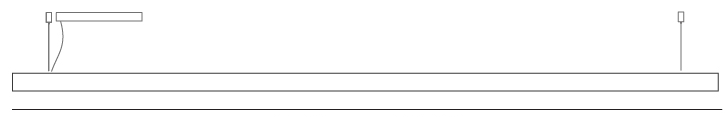

PROJECT	
TYPE	
SPECIFIER	
QUANTITY	
DATE	

LED60 SUSPENSION

D71019-

base number
Color   Finish
Temperature   Options

1. To build a product code in our configurator select the specify button on the base model # product page
2. To build a manual product code on this datasheet choose from the options listed below in blue font and add the suffix to the base model #

GENERAL

Series: Woodlin
Subseries: LED60
Partner: Tunto
Division: Design
Installation: Suspension
Product Type: Linear Profiles
Mounting Location: Ceiling
Light Distribution: Direct

PHYSICAL

Shape: Rectangle
Length (mm): 2000
Length (in): 78 ¾
Width (mm): 60
Width (in): 2 ⅜
Height (mm): 60
Height (in): 2 ⅜
Max. Overall Height (mm): 2060
Max. Overall Height (in): 81 ⅝
Diffuser: Opal
Fixture Finish: [WAL / ASH / OAK / BLK / WHI](#)
Fixture Material: Wood
Primary Material: Wood
Cable Details: 2000mm / 78 3/4"

ELECTRICAL

Lamp Type: LED
Input Wattage (W): 90
Total Output Wattage (W): 75.9
Dimming: Tri-Mode (Non-Dimming and Phase Dimming (120Vac only) and 0-10V Dimming)
Driver Included: Yes
Driver Location: Integrated
Driver Type: Constant Current - Universal
Driver Class: Class 2
Input Voltage (V): 120 - 277
Constant Current (MA): 700

LED

Color Temperature (°K): [2700 / 3000 / 4000](#)
Max. Delivered Lumen (lm): 6550
CRI: >93 CRI
Lamp Life (hrs): 50000

OPTICAL

RATINGS AND CERTIFICATIONS

Certified By: Certified for North American Standards
IP rating: IP20

2000mm 78 ¾"

60mm 2 ⅜"

Direct