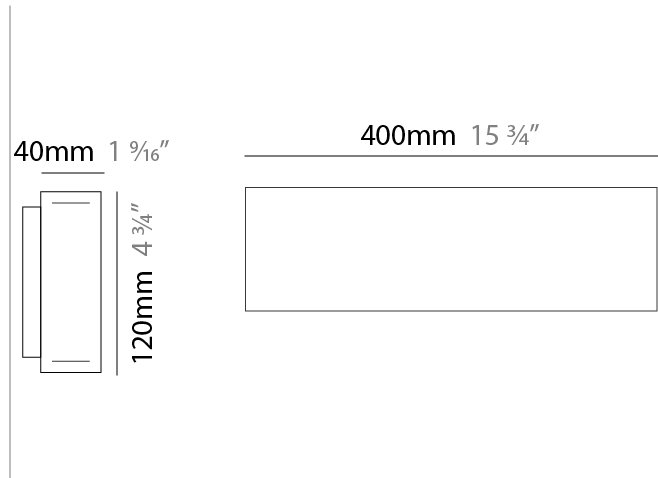

PROJECT
TYPE
SPECIFIER
QUANTITY
DATE

LED120 SURFACE

D73028-

base number   Color   Finish
Temperature   Options

1. To build a product code in our configurator select the specify button on the base model # product page
2. To build a manual product code on this datasheet choose from the options listed below in blue font and add the suffix to the base model #

GENERAL

Series: Woodlin
Subseries: LED120
Partner: Tunto
Division: Design
Installation: Surface
Product Type: Linear Profiles
Mounting Location: Wall
Light Distribution: Direct / Indirect

PHYSICAL

Shape: Rectangle
Length (mm): 400
Length (in): 15 3/4
Width (mm): 40
Width (in): 1 9/16
Height (mm): 120
Height (in): 4 3/4
Extension (mm): 40
Extension (in): 1 9/16
Diffuser: Opal
Fixture Finish: WAL / ASH / OAK / BLK / WHI
Fixture Material: Wood
Primary Material: Wood

ELECTRICAL

Lamp Type: LED
Input Wattage (W): 16
Total Output Wattage (W): 12.6
Dimming: Tri-Mode (Non-Dimming and Phase Dimming (120Vac only) and 0-10V Dimming)
Driver Included: Yes
Driver Location: Remote
Driver Type: Constant Current - Universal
Driver Class: Class 2
Housing: ENCP3
Input Voltage (V): 120 - 277
Constant Current (MA): 700

LED

Color Temperature (°K): 2700 / 3000 / 4000
Max. Delivered Lumen (lm): 800
CRI: >93 CRI
Lamp Life (hrs): 50000

OPTICAL

RATINGS AND CERTIFICATIONS

Certified By: Certified for North American Standards
IP rating: IP20