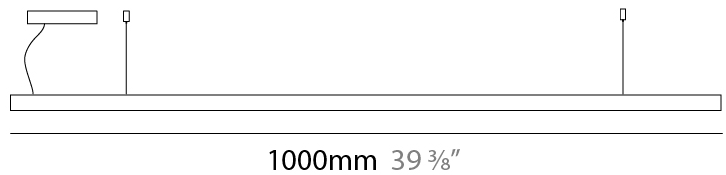

PROJECT
TYPE
SPECIFIER
QUANTITY
DATE

LED28 SUSPENSION

D71008-

base number   Color   Finish
Temperature   Options

1. To build a product code in our configurator select the specify button on the base model # product page
2. To build a manual product code on this datasheet choose from the options listed below in blue font and add the suffix to the base model #

GENERAL

Series: Woodlin
Subseries: LED28
Partner: Tunto
Division: Design
Installation: Suspension
Product Type: Linear Profiles
Mounting Location: Ceiling
Light Distribution: Direct

PHYSICAL

Shape: Rectangle
Length (mm): 1000
Length (in): 39 3/8
Width (mm): 28
Width (in): 1 1/8
Height (mm): 28
Height (in): 1 1/8
Max. Overall Height (mm): 2028
Max. Overall Height (in): 79 13/16
Diffuser: Opal
Fixture Finish: WAL / ASH / OAK / BLK / WHI
Fixture Material: Wood
Primary Material: Wood
Cable Details: 2000mm / 78 3/4"

ELECTRICAL

Lamp Type: LED
Input Wattage (W): 21
Total Output Wattage (W): 19
Dimming: Tri-Mode (Non-Dimming and Phase Dimming (120Vac only) and 0-10V Dimming)
Driver Included: Yes
Driver Location: Integrated
Driver Type: Constant Current - Universal
Driver Class: Class 2
Input Voltage (V): 120 - 277
Constant Current (MA): 700

LED

Color Temperature (°K): 2700 / 3000 / 4000
Max. Delivered Lumen (lm): 1200
CRI: >93 CRI
Lamp Life (hrs): 50000

OPTICAL

RATINGS AND CERTIFICATIONS

Certified By: Certified for North American Standards
IP rating: IP20