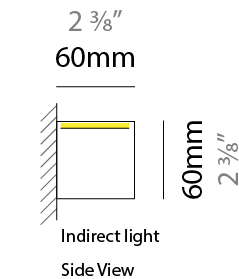

PROJECT	_____
TYPE	_____
SPECIFIER	_____
QUANTITY	_____
DATE	_____

LED60 SURFACE

D72016-

base number
Color   Temperature   Finish   Options

1. To build a product code in our configurator select the specify button on the base model # product page
2. To build a manual product code on this datasheet choose from the options listed below in blue font and add the suffix to the base model #

GENERAL

Series: Woodlin
Subseries: LED60
Partner: Tunto
Division: Design
Installation: Surface
Product Type: Linear Profiles
Mounting Location: Ceiling
Light Distribution: Indirect

PHYSICAL

Shape: Rectangle
Length (mm): 400
Length (in): 15 3/4
Width (mm): 60
Width (in): 2 3/8
Height (mm): 60
Height (in): 2 3/8
Diffuser: Opal
Fixture Finish: WAL / ASH / OAK / BLK / WHI
Fixture Material: Wood
Primary Material: Wood

ELECTRICAL

Lamp Type: LED
Input Wattage (W): 16
Total Output Wattage (W): 12.6
Dimming: Tri-Mode (Non-Dimming and Phase Dimming (120Vac only) and 0-10V Dimming)
Driver Included: Yes
Driver Location: Remote
Driver Type: Constant Current - Universal
Driver Class: Class 2
Housing: ENCP3
Input Voltage (V): 120 - 277
Constant Current (MA): 700

LED

Color Temperature (°K): 2700 / 3000 / 4000
Max. Delivered Lumen (lm): 1080
CRI: >93 CRI
Lamp Life (hrs): 50000

OPTICAL

RATINGS AND CERTIFICATIONS

Certified By: Certified for North American Standards
IP rating: IP20