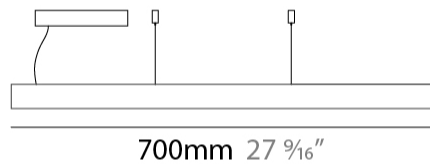

PROJECT
TYPE
SPECIFIER
QUANTITY
DATE

LED40 SUSPENSION

D71003-

base number
Color   Finish
Temperature   Options

1. To build a product code in our configurator select the specify button on the base model # product page
2. To build a manual product code on this datasheet choose from the options listed below in blue font and add the suffix to the base model #

GENERAL

Series: Woodlin
Subseries: LED40
Partner: Tunto
Division: Design
Installation: Suspension
Product Type: Linear Profiles
Mounting Location: Ceiling
Light Distribution: Direct

PHYSICAL

Shape: Rectangle
Length (mm): 700
Length (in): 27 9/16
Width (mm): 400
Width (in): 15 3/4
Height (mm): 40
Height (in): 1 9/16
Max. Overall Height (mm): 2040
Max. Overall Height (in): 80 7/16
Diffuser: Opal
Fixture Finish: [WAL / ASH / OAK / BLK / WHI](#)
Fixture Material: Wood
Primary Material: Wood

ELECTRICAL

Lamp Type: LED
Input Wattage (W): 16
Total Output Wattage (W): 12.7
Dimming: Tri-Mode (Non-Dimming and Phase Dimming (120Vac only) and 0-10V Dimming)
Driver Included: Yes
Driver Location: Integrated
Driver Type: Constant Current - Universal
Driver Class: Class 2
Input Voltage (V): 120 - 277
Constant Current (MA): 700

LED

Color Temperature (°K): [2700 / 3000 / 4000](#)
Max. Delivered Lumen (lm): 960
CRI: >93 CRI
Lamp Life (hrs): 50000

OPTICAL

RATINGS AND CERTIFICATIONS

Certified By: Certified for North American Standards
IP rating: IP20

40mm 1 9/16"

Direct