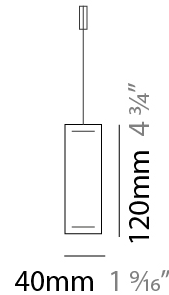

PROJECT	
TYPE	
SPECIFIER	
QUANTITY	
DATE	

LED120 SUSPENSION

D71026-

base number   Color   Finish
Temperature   Options

1. To build a product code in our configurator select the specify button on the base model # product page
2. To build a manual product code on this datasheet choose from the options listed below in blue font and add the suffix to the base model #

GENERAL

Series: Woodlin
Subseries: LED120
Partner: Tunto
Division: Design
Installation: Suspension
Product Type: Linear Profiles
Mounting Location: Ceiling
Light Distribution: Direct / Indirect

PHYSICAL

Shape: Rectangle
Length (mm): 1600
Length (in): 63
Width (mm): 40
Width (in): 1 ⁹/₁₆
Height (mm): 120
Height (in): 4 ³/₄
Max. Overall Height (mm): 2120
Max. Overall Height (in): 83 ⁷/₁₆
Diffuser: Opal
Fixture Finish: [WAL / ASH / OAK / BLK / WHI](#)
Fixture Material: Wood
Primary Material: Wood
Cable Details: 2000mm / 78 3/4"

ELECTRICAL

Lamp Type: LED
Input Wattage (W): 74
Total Output Wattage (W): 63
Dimming: Tri-Mode (Non-Dimming and Phase Dimming (120Vac only) and 0-10V Dimming)
Driver Included: Yes
Driver Location: Integrated
Driver Type: Constant Current - Universal
Driver Class: Class 2
Input Voltage (V): 120 - 277
Constant Current (mA): 700

LED

Color Temperature (°K): [2700 / 3000 / 4000](#)
Max. Delivered Lumen (lm): 3600
CRI: >93 CRI
Lamp Life (hrs): 50000

OPTICAL

RATINGS AND CERTIFICATIONS

Certified By: Certified for North American Standards
IP rating: IP20