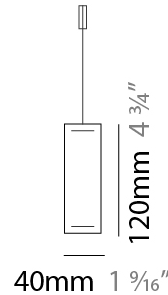

LED120 SUSPENSION

D71024-

base number   Color   Finish
Temperature   Options

1. To build a product code in our configurator select the specify button on the base model # product page
2. To build a manual product code on this datasheet choose from the options listed below in blue font and add the suffix to the base model #

GENERAL

Series: Woodlin
Subseries: LED120
Partner: Tunto
Division: Design
Installation: Suspension
Product Type: Linear Profiles
Mounting Location: Ceiling
Light Distribution: Direct / Indirect

PHYSICAL

Shape: Rectangle
Length (mm): 1000
Length (in): 39 ³/₈
Width (mm): 40
Width (in): 1 ⁹/₁₆
Height (mm): 120
Height (in): 4 ³/₄
Max. Overall Height (mm): 2120
Max. Overall Height (in): 83 ⁷/₁₆
Diffuser: Opal
Fixture Finish: [WAL](#) / [ASH](#) / [OAK](#) / [BLK](#) / [WHI](#)
Fixture Material: Wood
Primary Material: Wood
Cable Details: 2000mm / 78 3/4"

ELECTRICAL

Lamp Type: LED
Input Wattage (W): 46
Total Output Wattage (W): 38
Dimming: Tri-Mode (Non-Dimming and Phase Dimming (120Vac only) and 0-10V Dimming)
Driver Included: Yes
Driver Location: Integrated
Driver Type: Constant Current - Universal
Driver Class: Class 2
Input Voltage (V): 120 - 277
Constant Current (MA): 700

LED

Color Temperature (°K): [2700](#) / [3000](#) / [4000](#)
Max. Delivered Lumen (lm): 2200
CRI: >93 CRI
Lamp Life (hrs): 50000

OPTICAL

RATINGS AND CERTIFICATIONS

Certified By: Certified for North American Standards
IP rating: IP20