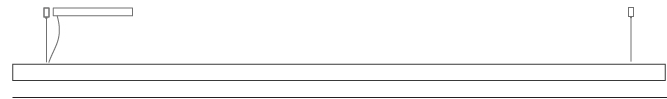

LED60 SUSPENSION

D71016-

base number
Color   Finish
Temperature   Options

1. To build a product code in our configurator select the specify button on the base model # product page
2. To build a manual product code on this datasheet choose from the options listed below in blue font and add the suffix to the base model #

GENERAL

Series: Woodlin
Subseries: LED60
Partner: Tunto
Division: Design
Installation: Suspension
Product Type: Linear Profiles
Mounting Location: Ceiling
Light Distribution: Direct

PHYSICAL

Shape: Rectangle
Length (mm): 1000
Length (in): 39 3/8
Width (mm): 60
Width (in): 2 3/8
Height (mm): 60
Height (in): 2 3/8
Max. Overall Height (mm): 2060
Max. Overall Height (in): 81 1/8
Diffuser: Opal
Fixture Finish: [WAL / ASH / OAK / BLK / WHI](#)
Fixture Material: Wood
Primary Material: Wood
Cable Details: 2000mm / 78 3/4"

ELECTRICAL

Lamp Type: LED
Input Wattage (W): 43
Total Output Wattage (W): 38
Dimming: Tri-Mode (Non-Dimming and Phase Dimming (120Vac only) and 0-10V Dimming)
Driver Included: Yes
Driver Location: Integrated
Driver Type: Constant Current - Universal
Driver Class: Class 2
Input Voltage (V): 120 - 277
Constant Current (MA): 700

LED

Color Temperature (°K): [2700 / 3000 / 4000](#)
Max. Delivered Lumen (lm): 3240
CRI: >93 CRI
Lamp Life (hrs): 50000

OPTICAL

RATINGS AND CERTIFICATIONS

Certified By: Certified for North American Standards
IP rating: IP20

1000mm 39 3/8"

60mm 2 3/8"

Direct