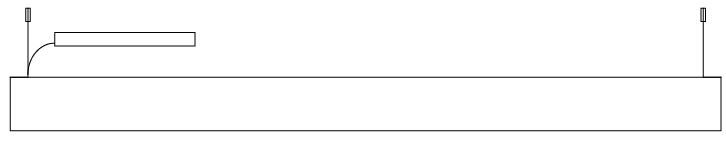

PROJECT	
TYPE	
SPECIFIER	
QUANTITY	
DATE	

LED120 SUSPENSION

D71026-

base number   Color   Finish
Temperature   Options

1. To build a product code in our configurator select the specify button on the base model # product page
2. To build a manual product code on this datasheet choose from the options listed below in blue font and add the suffix to the base model #

GENERAL

Series: Woodlin
Subseries: LED120
Partner: Tunto
Division: Design
Installation: Suspension
Product Type: Linear Profiles
Mounting Location: Ceiling
Light Distribution: Direct / Indirect

PHYSICAL

Shape: Rectangle
Length (mm): 1600
Length (in): 63
Width (mm): 40
Width (in): 1 ⁹/₁₆
Height (mm): 120
Height (in): 4 ³/₄
Max. Overall Height (mm): 2120
Max. Overall Height (in): 83 ⁷/₁₆
Diffuser: Opal
Fixture Finish: [WAL / ASH / OAK / BLK / WHI](#)
Fixture Material: Wood
Primary Material: Wood
Cable Details: 2000mm / 78 3/4"

ELECTRICAL

Lamp Type: LED
Input Wattage (W): 74
Total Output Wattage (W): 63
Dimming: Tri-Mode (Non-Dimming and Phase Dimming (120Vac only) and 0-10V Dimming)
Driver Included: Yes
Driver Location: Integrated
Driver Type: Constant Current - Universal
Driver Class: Class 2
Input Voltage (V): 120 - 277
Constant Current (mA): 700

LED

Color Temperature (°K): [2700 / 3000 / 4000](#)
Max. Delivered Lumen (lm): 3600
CRI: >93 CRI
Lamp Life (hrs): 50000

OPTICAL

RATINGS AND CERTIFICATIONS

Certified By: Certified for North American Standards
IP rating: IP20