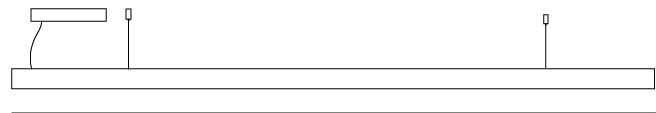

PROJECT
TYPE
SPECIFIER
QUANTITY
DATE

LED40 SUSPENSION

D71005-

base number
Color   Finish
Temperature   Options

1. To build a product code in our configurator select the specify button on the base model # product page
2. To build a manual product code on this datasheet choose from the options listed below in blue font and add the suffix to the base model #

GENERAL

Series: Woodlin
Subseries: LED40
Partner: Tunto
Division: Design
Installation: Suspension
Product Type: Linear Profiles
Mounting Location: Ceiling
Light Distribution: Direct

PHYSICAL

Shape: Rectangle
Length (mm): 1300
Length (in): 51 ³/₁₆"
Width (mm): 400
Width (in): 15 ³/₄"
Height (mm): 40
Height (in): 1 ⁹/₁₆"
Max. Overall Height (mm): 2040
Max. Overall Height (in): 80 ⁷/₁₆"
Diffuser: Opal
Fixture Finish: [WAL / ASH / OAK / BLK / WHI](#)
Fixture Material: Wood
Primary Material: Wood

ELECTRICAL

Lamp Type: LED
Input Wattage (W): 30
Total Output Wattage (W): 25.4
Dimming: Tri-Mode (Non-Dimming and Phase Dimming (120Vac only) and 0-10V Dimming)
Driver Included: Yes
Driver Location: Integrated
Driver Type: Constant Current - Universal
Driver Class: Class 2
Input Voltage (V): 120 - 277
Constant Current (MA): 700

LED

Color Temperature (°K): [3000](#)
Max. Delivered Lumen (lm): 1550
CRI: >93 CRI
Lamp Life (hrs): 50000

OPTICAL

RATINGS AND CERTIFICATIONS

Certified By: Certified for North American Standards
IP rating: IP20

1300mm 51 ³/₁₆"

40mm 1 ⁹/₁₆"

Direct