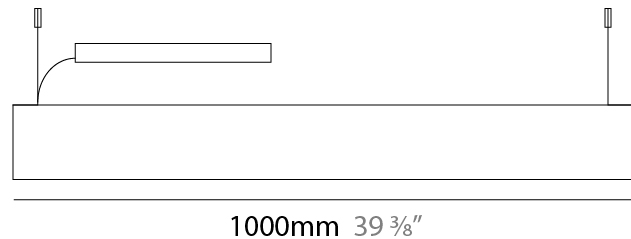

LED120 SUSPENSION

D71024-

base number   Color   Finish
Temperature   Options

1. To build a product code in our configurator select the specify button on the base model # product page
2. To build a manual product code on this datasheet choose from the options listed below in blue font and add the suffix to the base model #

GENERAL

Series: Woodlin
Subseries: LED120
Partner: Tunto
Division: Design
Installation: Suspension
Product Type: Linear Profiles
Mounting Location: Ceiling
Light Distribution: Direct / Indirect

PHYSICAL

Shape: Rectangle
Length (mm): 1000
Length (in): 39 ³/₈
Width (mm): 40
Width (in): 1 ⁹/₁₆
Height (mm): 120
Height (in): 4 ³/₄
Max. Overall Height (mm): 2120
Max. Overall Height (in): 83 ⁷/₁₆
Diffuser: Opal
Fixture Finish: [WAL](#) / [ASH](#) / [OAK](#) / [BLK](#) / [WHI](#)
Fixture Material: Wood
Primary Material: Wood
Cable Details: 2000mm / 78 3/4"

ELECTRICAL

Lamp Type: LED
Input Wattage (W): 46
Total Output Wattage (W): 38
Dimming: Tri-Mode (Non-Dimming and Phase Dimming (120Vac only) and 0-10V Dimming)
Driver Included: Yes
Driver Location: Integrated
Driver Type: Constant Current - Universal
Driver Class: Class 2
Input Voltage (V): 120 - 277
Constant Current (MA): 700

LED

Color Temperature (°K): [2700](#) / [3000](#) / [4000](#)
Max. Delivered Lumen (lm): 2200
CRI: >93 CRI
Lamp Life (hrs): 50000

OPTICAL

RATINGS AND CERTIFICATIONS

Certified By: Certified for North American Standards
IP rating: IP20