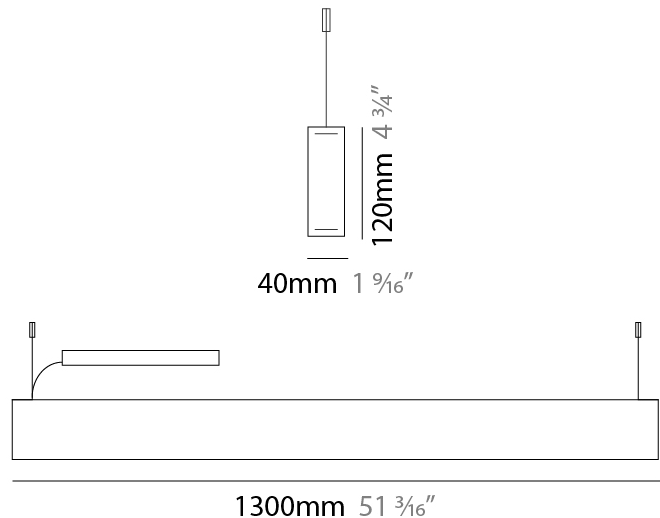

LED120 SUSPENSION

D71025-

base number   Color   Finish
Temperature   Options

1. To build a product code in our configurator select the specify button on the base model # product page
2. To build a manual product code on this datasheet choose from the options listed below in blue font and add the suffix to the base model #

GENERAL

Series: Woodlin
Subseries: LED120
Partner: Tunto
Division: Design
Installation: Suspension
Product Type: Linear Profiles
Mounting Location: Ceiling
Light Distribution: Direct / Indirect

PHYSICAL

Shape: Rectangle
Length (mm): 1300
Length (in): 51 ³/₁₆"
Width (mm): 40
Width (in): 1 ⁹/₁₆"
Height (mm): 120
Height (in): 4 ³/₄"
Max. Overall Height (mm): 2120
Max. Overall Height (in): 83 ⁷/₁₆"
Diffuser: Opal
Fixture Finish: WAL / ASH / OAK / BLK / WHI
Fixture Material: Wood
Primary Material: Wood
Cable Details: 2000mm / 78 3/4"

ELECTRICAL

Lamp Type: LED
Input Wattage (W): 60
Total Output Wattage (W): 50.1
Dimming: Tri-Mode (Non-Dimming and Phase Dimming (120Vac only) and 0-10V Dimming)
Driver Included: Yes
Driver Location: Integrated
Driver Type: Constant Current - Universal
Driver Class: Class 2
Input Voltage (V): 120 - 277
Constant Current (MA): 700

LED

Color Temperature (°K): 2700 / 3000 / 4000
Max. Delivered Lumen (lm): 3260
CRI: >93 CRI
Lamp Life (hrs): 50000

OPTICAL

RATINGS AND CERTIFICATIONS

Certified By: Certified for North American Standards
IP rating: IP20