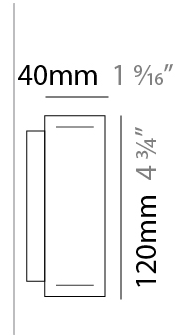

LED120 SURFACE

D73029-

base number
Color   Finish
Temperature   Options

1. To build a product code in our configurator select the specify button on the base model # product page
2. To build a manual product code on this datasheet choose from the options listed below in blue font and add the suffix to the base model #

GENERAL

Series: Woodlin
Subseries: LED120
Brand: Tunto
Division: Design
Mounting Type: Surface
Mounting Location: Wall
Subcategory: Profile

PHYSICAL

Shape: Rectangle
Length (mm): 700
Length (in): 27 ⁹/₁₆
Width (mm): 40
Width (in): 1 ⁹/₁₆
Height (mm): 120
Height (in): 4 ³/₄
Extension (mm): 40
Extension (in): 1 ⁹/₁₆
Light Distribution: Direct / Indirect
Diffuser: Opal
Fixture Finish: [WAL / ASH / OAK / BLK / WHI](#)
Fixture Material: Wood

ELECTRICAL

Lamp Type: LED
Input Wattage (W): 31
Total Output Wattage (W): 25.3
Dimming: Tri-Mode (Non-Dimming and Phase Dimming (120Vac only) and 0-10V Dimming)
Driver Included: Yes
Driver Location: Remote
Driver Type: Constant Current - Universal
Driver Class: Class 2
Housing: ENCP3
Input Voltage (V): 120 - 277
Constant Current (MA): 700

LED

[Color Temperature (°K): 2700 / 3000 / 4000](#)
Max. Delivered Lumen (lm): 1500
CRI: >93 CRI
Lamp Life (hrs): 50000

OPTICAL

RATINGS AND CERTIFICATIONS

Certified By: Certified for North American Standards
IP rating: IP20

PROJECT
TYPE
SPECIFIER
QUANTITY
DATE

700mm 27 ⁹/₁₆"

Indirect