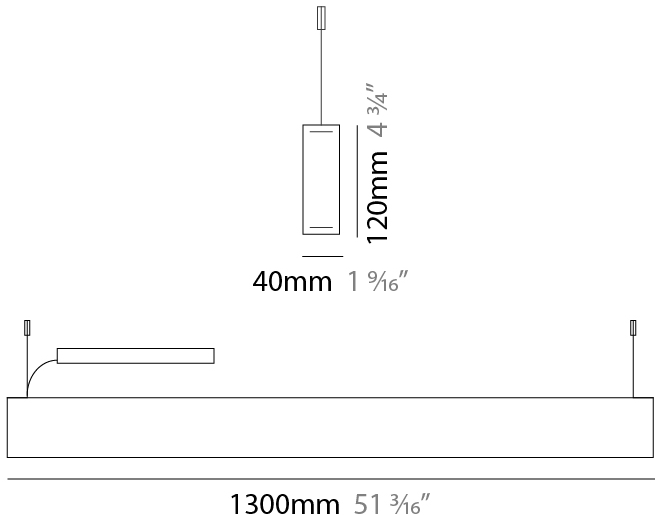

PROJECT _____
TYPE _____
SPECIFIER _____
QUANTITY _____
DATE _____

LED120 SUSPENSION

D71025-

base number
Color   Finish
Temperature   Options

1. To build a product code in our configurator select the specify button on the base model # product page
2. To build a manual product code on this datasheet choose from the options listed below in blue font and add the suffix to the base model #

GENERAL

Series: Woodlin
Subseries: LED120
Brand: Tunto
Division: Design
Mounting Type: Suspension
Mounting Location: Ceiling
Subcategory: Profile

PHYSICAL

Shape: Rectangle
Length (mm): 1300
Length (in): 51 ³/₁₆
Width (mm): 40
Width (in): 1 ⁹/₁₆
Height (mm): 120
Height (in): 4 ³/₄
Max. Overall Height (mm): 2120
Max. Overall Height (in): 83 ⁷/₁₆
Light Distribution: Direct / Indirect
Diffuser: Opal
Fixture Finish: [WAL](#) / [ASH](#) / [OAK](#) / [BLK](#) / [WHI](#)
Fixture Material: Wood
Cable Details: 2000mm / 78 3/4"

ELECTRICAL

Lamp Type: LED
Input Wattage (W): 60
Total Output Wattage (W): 50.1
Dimming: Tri-Mode (Non-Dimming and Phase Dimming (120Vac only) and 0-10V Dimming)
Driver Included: Yes
Driver Location: Integrated
Driver Type: Constant Current - Universal
Driver Class: Class 2
Input Voltage (V): 120 - 277
Constant Current (MA): 700

LED

Color Temperature (°K): [2700](#) / [3000](#) / [4000](#)
Max. Delivered Lumen (lm): 3260
CRI: >93 CRI
Lamp Life (hrs): 50000

OPTICAL

RATINGS AND CERTIFICATIONS

Certified By: Certified for North American Standards
IP rating: IP20