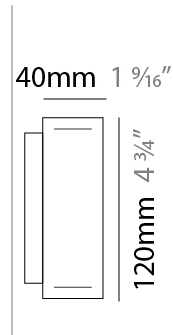

LED120 SURFACE

D73029-

base number
Color   Temperature   Finish   Options

1. To build a product code in our configurator select the specify button on the base model # product page
2. To build a manual product code on this datasheet choose from the options listed below in blue font and add the suffix to the base model #

GENERAL

Series: Woodlin
Subseries: LED120
Brand: Tunto
Division: Design
Mounting Type: Surface
Mounting Location: Wall
Subcategory: Profile

PHYSICAL

Shape: Rectangle
Length (mm): 700
Length (in): 27 ⁹/₁₆
Width (mm): 40
Width (in): 1 ⁹/₁₆
Height (mm): 120
Height (in): 4 ³/₄
Extension (mm): 40
Extension (in): 1 ⁹/₁₆
Light Distribution: Direct / Indirect
Diffuser: Opal
Fixture Finish: [WAL / ASH / OAK / BLK / WHI](#)
Fixture Material: Wood

ELECTRICAL

Lamp Type: LED
Input Wattage (W): 31
Total Output Wattage (W): 25.3
Dimming: Tri-Mode (Non-Dimming and Phase Dimming (120Vac only) and 0-10V Dimming)
Driver Included: Yes
Driver Location: Remote
Driver Type: Constant Current - Universal
Driver Class: Class 2
Housing: ENCP3
Input Voltage (V): 120 - 277
Constant Current (MA): 700

LED

[Color Temperature (°K): 2700 / 3000 / 4000](#)
Max. Delivered Lumen (lm): 1500
CRI: >93 CRI
Lamp Life (hrs): 50000

OPTICAL

RATINGS AND CERTIFICATIONS

Certified By: Certified for North American Standards
IP rating: IP20

PROJECT
TYPE
SPECIFIER
QUANTITY
DATE

700mm 27 ⁹/₁₆"

Indirect