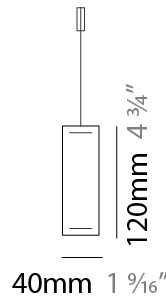

PROJECT	
TYPE	
SPECIFIER	
QUANTITY	
DATE	

LED120 SUSPENSION

D71024-

base number
Color   Finish
Temperature   Options

1. To build a product code in our configurator select the specify button on the base model # product page
2. To build a manual product code on this datasheet choose from the options listed below in blue font and add the suffix to the base model #

GENERAL

Series: Woodlin
Subseries: LED120
Brand: Tunto
Division: Design
Mounting Type: Suspension
Mounting Location: Ceiling
Subcategory: Profile

PHYSICAL

Shape: Rectangle
Length (mm): 1000
Length (in): 39 3/8
Width (mm): 40
Width (in): 1 9/16
Height (mm): 120
Height (in): 4 3/4
Max. Overall Height (mm): 2120
Max. Overall Height (in): 83 7/16
Light Distribution: Direct / Indirect
Diffuser: Opal
Fixture Finish: [WAL](#) / [ASH](#) / [OAK](#) / [BLK](#) / [WHI](#)
Fixture Material: Wood
Cable Details: 2000mm / 78 3/4"

ELECTRICAL

Lamp Type: LED
Input Wattage (W): 46
Total Output Wattage (W): 38
Dimming: Tri-Mode (Non-Dimming and Phase Dimming (120Vac only) and 0-10V Dimming)
Driver Included: Yes
Driver Location: Integrated
Driver Type: Constant Current - Universal
Driver Class: Class 2
Input Voltage (V): 120 - 277
Constant Current (MA): 700

LED

Color Temperature (°K): [2700](#) / [3000](#) / [4000](#)
Max. Delivered Lumen (lm): 2200
CRI: >93 CRI
Lamp Life (hrs): 50000

OPTICAL

RATINGS AND CERTIFICATIONS

Certified By: Certified for North American Standards
IP rating: IP20