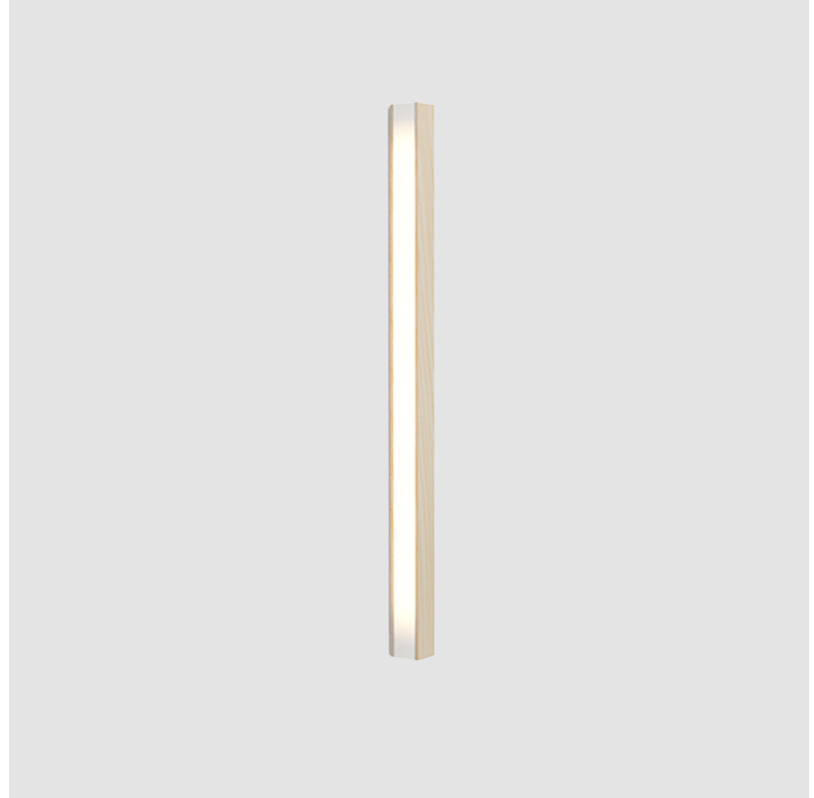

LED40 SURFACE

D72007- -

base number
Color   Temperature   Finish   Options

1. To build a product code in our configurator select the specify button on the base model # product page
2. To build a manual product code on this datasheet choose from the options listed below in blue font and add the suffix to the base model #

GENERAL

Series: Woodlin
Subseries: LED40
Brand: Tunto
Division: Design
Mounting Type: Surface
Mounting Location: Wall / Ceiling
Subcategory: Profile

PHYSICAL

Shape: Rectangle
Length (mm): 1000
Length (in): 39 3/8
Width (mm): 40
Width (in): 1 9/16
Height (mm): 40
Height (in): 1 9/16
Light Distribution: Direct
Diffuser: Opal
Fixture Finish: WAL / ASH / OAK / BLK / WHI
Fixture Material: Wood

ELECTRICAL

Lamp Type: LED
Input Wattage (W): 23
Total Output Wattage (W): 19
Dimming: Tri-Mode (Non-Dimming and Phase Dimming (120Vac only) and 0-10V Dimming)
Driver Included: Yes
Driver Location: Remote
Driver Type: Constant Current - Universal
Driver Class: Class 2
Housing: ENCP1
Input Voltage (V): 120 - 277
Constant Current (MA): 700

LED

Color Temperature (°K): 2700 / 3000 / 4000
Max. Delivered Lumen (lm): 1300
CRI: >93 CRI
Lamp Life (hrs): 50000

OPTICAL

RATINGS AND CERTIFICATIONS

Certified By: Certified for North American Standards
IP rating: IP20

1000mm 39 3/8"

40mm 1 9/16"

Direct