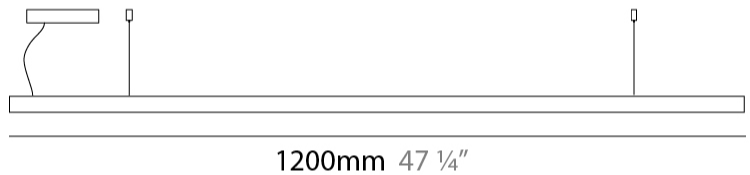

PROJECT
TYPE
SPECIFIER
QUANTITY
DATE

LED28 SUSPENSION

D71009-

base number
Color   Finish
Temperature   Options

1. To build a product code in our configurator select the specify button on the base model # product page
2. To build a manual product code on this datasheet choose from the options listed below in blue font and add the suffix to the base model #

GENERAL

Series: Woodlin
Subseries: LED28
Brand: Tunto
Division: Design
Mounting Type: Suspension
Mounting Location: Ceiling
Subcategory: Profile

PHYSICAL

Shape: Rectangle
Length (mm): 1200
Length (in): 47 1/4
Width (mm): 28
Width (in): 1 1/8
Height (mm): 28
Height (in): 1 1/8
Max. Overall Height (mm): 2028
Max. Overall Height (in): 79 13/16
Light Distribution: Direct
Diffuser: Opal
Fixture Finish: [WAL / ASH / OAK / BLK / WHI](#)
Fixture Material: Wood
Cable Details: 2000mm / 78 3/4"

ELECTRICAL

Lamp Type: LED
Input Wattage (W): 25
Total Output Wattage (W): 20.9
Dimming: Tri-Mode (Non-Dimming and Phase Dimming (120Vac only) and 0-10V Dimming)
Driver Included: Yes
Driver Location: Integrated
Driver Type: Constant Current - Universal
Driver Class: Class 2
Input Voltage (V): 120 - 277
Constant Current (MA): 700

LED

Color Temperature (°K): [2700 / 3000 / 4000](#)
Max. Delivered Lumen (lm): 1300 Standard 3000K
CRI: >93 CRI
Lamp Life (hrs): 50000

OPTICAL

RATINGS AND CERTIFICATIONS

Certified By: Certified for North American Standards
IP rating: IP20

28mm 1 1/8"

Direct