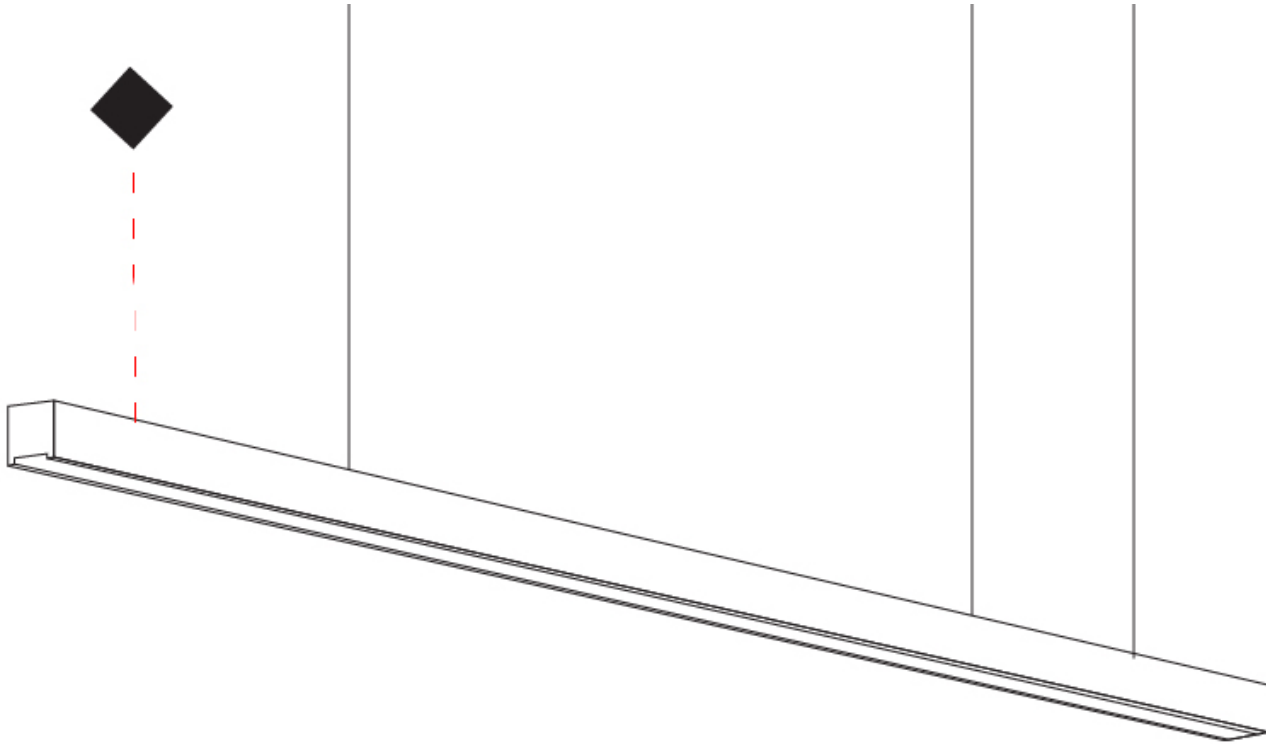

LED28 SUSPENSION

D71009-

PROJECT

TYPE

SPECIFIER

QUANTITY

DATE