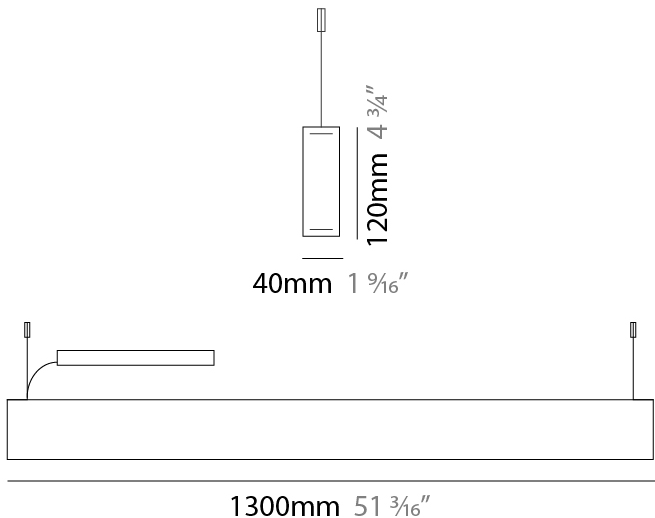

PROJECT	_____
TYPE	_____
SPECIFIER	_____
QUANTITY	_____
DATE	_____

LED120 SUSPENSION

D71025-

base number
Color   Finish
Temperature   Options

1. To build a product code in our configurator select the specify button on the base model # product page
2. To build a manual product code on this datasheet choose from the options listed below in blue font and add the suffix to the base model #

GENERAL

Series: Woodlin
Subseries: LED120
Brand: Tunto
Division: Design
Mounting Type: Suspension
Mounting Location: Ceiling
Subcategory: Profile

PHYSICAL

Shape: Rectangle
Length (mm): 1300
Length (in): 51 ³/₁₆
Width (mm): 40
Width (in): 1 ⁹/₁₆
Height (mm): 120
Height (in): 4 ³/₄
Max. Overall Height (mm): 2120
Max. Overall Height (in): 83 ⁷/₁₆
Light Distribution: Direct / Indirect
Diffuser: Opal
Fixture Finish: [WAL / ASH / OAK / BLK / WHI](#)
Fixture Material: Wood
Cable Details: 2000mm / 78 3/4"

ELECTRICAL

Lamp Type: LED
Input Wattage (W): 60
Total Output Wattage (W): 50.1
Dimming: Tri-Mode (Non-Dimming and Phase Dimming (120Vac only) and 0-10V Dimming)
Driver Included: Yes
Driver Location: Integrated
Driver Type: Constant Current - Universal
Driver Class: Class 2
Input Voltage (V): 120 - 277
Constant Current (MA): 700

LED

Color Temperature (°K): [2700 / 3000 / 4000](#)
Max. Delivered Lumen (lm): 3260
CRI: >93 CRI
Lamp Life (hrs): 50000

OPTICAL

RATINGS AND CERTIFICATIONS

Certified By: Certified for North American Standards
IP rating: IP20