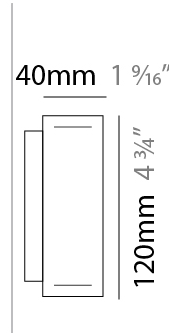

LED120 SURFACE

D73029-

base number
Color   Finish
Temperature   Options

1. To build a product code in our configurator select the specify button on the base model # product page
2. To build a manual product code on this datasheet choose from the options listed below in blue font and add the suffix to the base model #

GENERAL

Series: Woodlin
Subseries: LED120
Brand: Tunto
Division: Design
Mounting Type: Surface
Mounting Location: Wall
Subcategory: Profile

PHYSICAL

Shape: Rectangle
Length (mm): 700
Length (in): 27 ⁹/₁₆
Width (mm): 40
Width (in): 1 ⁹/₁₆
Height (mm): 120
Height (in): 4 ³/₄
Extension (mm): 40
Extension (in): 1 ⁹/₁₆
Light Distribution: Direct / Indirect
Diffuser: Opal
Fixture Finish: [WAL / ASH / OAK / BLK / WHI](#)
Fixture Material: Wood

ELECTRICAL

Lamp Type: LED
Input Wattage (W): 31
Total Output Wattage (W): 25.3
Dimming: Tri-Mode (Non-Dimming and Phase Dimming (120Vac only) and 0-10V Dimming)
Driver Included: Yes
Driver Location: Remote
Driver Type: Constant Current - Universal
Driver Class: Class 2
Housing: ENCP3
Input Voltage (V): 120 - 277
Constant Current (MA): 700

LED

[Color Temperature (°K): 2700 / 3000 / 4000](#)
Max. Delivered Lumen (lm): 1500
CRI: >93 CRI
Lamp Life (hrs): 50000

OPTICAL

RATINGS AND CERTIFICATIONS

Certified By: Certified for North American Standards
IP rating: IP20

PROJECT
TYPE
SPECIFIER
QUANTITY
DATE

700mm 27 ⁹/₁₆"

Indirect