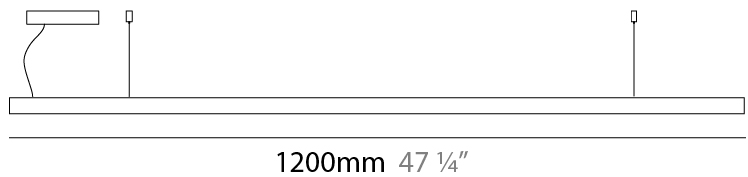

PROJECT
TYPE
SPECIFIER
QUANTITY
DATE

LED28 SUSPENSION

D71009-

base number
Color   Finish
Temperature   Options

1. To build a product code in our configurator select the specify button on the base model # product page
2. To build a manual product code on this datasheet choose from the options listed below in blue font and add the suffix to the base model #

GENERAL

Series: Woodlin
Subseries: LED28
Brand: Tunto
Division: Design
Mounting Type: Suspension
Mounting Location: Ceiling
Subcategory: Profile

PHYSICAL

Shape: Rectangle
Length (mm): 1200
Length (in): 47 1/4
Width (mm): 28
Width (in): 1 1/8
Height (mm): 28
Height (in): 1 1/8
Max. Overall Height (mm): 2028
Max. Overall Height (in): 79 13/16
Light Distribution: Direct
Diffuser: Opal
Fixture Finish: [WAL](#) / [ASH](#) / [OAK](#) / [BLK](#) / [WHI](#)
Fixture Material: Wood
Cable Details: 2000mm / 78 3/4"

ELECTRICAL

Lamp Type: LED
Input Wattage (W): 25
Total Output Wattage (W): 20.9
Dimming: Tri-Mode (Non-Dimming and Phase Dimming (120Vac only) and 0-10V Dimming)
Driver Included: Yes
Driver Location: Integrated
Driver Type: Constant Current - Universal
Driver Class: Class 2
Input Voltage (V): 120 - 277
Constant Current (MA): 700

LED

Color Temperature (°K): [2700](#) / [3000](#) / [4000](#)
Max. Delivered Lumen (lm): 1300 Standard 3000K
CRI: >93 CRI
Lamp Life (hrs): 50000

OPTICAL

RATINGS AND CERTIFICATIONS

Certified By: Certified for North American Standards
IP rating: IP20

28mm 1 1/8"

Direct