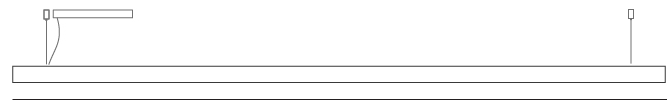

PROJECT
TYPE
SPECIFIER
QUANTITY
DATE

LED60 SUSPENSION

D71016-

base number
Color   Finish
Temperature   Options

1. To build a product code in our configurator select the specify button on the base model # product page
2. To build a manual product code on this datasheet choose from the options listed below in blue font and add the suffix to the base model #

GENERAL

Series: Woodlin
Subseries: LED60
Brand: Tunto
Division: Design
Mounting Type: Suspension
Mounting Location: Ceiling
Subcategory: Profile

PHYSICAL

Shape: Rectangle
Length (mm): 1000
Length (in): 39 3/8"
Width (mm): 60
Width (in): 2 3/8"
Height (mm): 60
Height (in): 2 3/8"
Max. Overall Height (mm): 2060
Max. Overall Height (in): 81 1/8"
Light Distribution: Direct
Diffuser: Opal
Fixture Finish: [WAL / ASH / OAK / BLK / WHI](#)
Fixture Material: Wood
Cable Details: 2000mm / 78 3/4"

ELECTRICAL

Lamp Type: LED
Input Wattage (W): 43
Total Output Wattage (W): 38
Dimming: Tri-Mode (Non-Dimming and Phase Dimming (120Vac only) and 0-10V Dimming)
Driver Included: Yes
Driver Location: Integrated
Driver Type: Constant Current - Universal
Driver Class: Class 2
Input Voltage (V): 120 - 277
Constant Current (MA): 700

LED

Color Temperature (°K): [2700 / 3000 / 4000](#)
Max. Delivered Lumen (lm): 3240
CRI: >93 CRI
Lamp Life (hrs): 50000

OPTICAL

RATINGS AND CERTIFICATIONS

Certified By: Certified for North American Standards
IP rating: IP20

1000mm 39 3/8"

60mm 2 3/8"

Direct