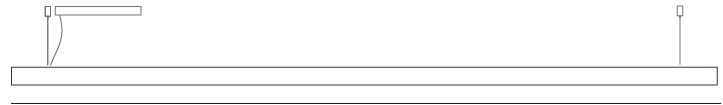

PROJECT
TYPE
SPECIFIER
QUANTITY
DATE

LED60 SUSPENSION

D71019- -

base number
Color   Temperature   Finish   Options

1. To build a product code in our configurator select the specify button on the base model # product page
2. To build a manual product code on this datasheet choose from the options listed below in blue font and add the suffix to the base model #

GENERAL

Series: Woodlin
Subseries: LED60
Brand: Tunto
Division: Design
Mounting Type: Suspension
Mounting Location: Ceiling
Subcategory: Profile

PHYSICAL

Shape: Rectangle
Length (mm): 2000
Length (in): 78 ¾
Width (mm): 60
Width (in): 2 ⅜
Height (mm): 60
Height (in): 2 ⅜
Max. Overall Height (mm): 2060
Max. Overall Height (in): 81 ⅞
Light Distribution: Direct
Diffuser: Opal
Fixture Finish: [WAL / ASH / OAK / BLK / WHI](#)
Fixture Material: Wood
Cable Details: 2000mm / 78 ¾"

ELECTRICAL

Lamp Type: LED
Input Wattage (W): 90
Total Output Wattage (W): 75.9
Dimming: Tri-Mode (Non-Dimming and Phase Dimming (120Vac only) and 0-10V Dimming)
Driver Included: Yes
Driver Location: Integrated
Driver Type: Constant Current - Universal
Driver Class: Class 2
Input Voltage (V): 120 - 277
Constant Current (MA): 700

LED

Color Temperature (°K): [2700 / 3000 / 4000](#)
Max. Delivered Lumen (lm): 6550
CRI: >93 CRI
Lamp Life (hrs): 50000

OPTICAL

RATINGS AND CERTIFICATIONS

Certified By: Certified for North American Standards
IP rating: IP20

2000mm 78 ¾"

60mm 2 ⅜"

Direct