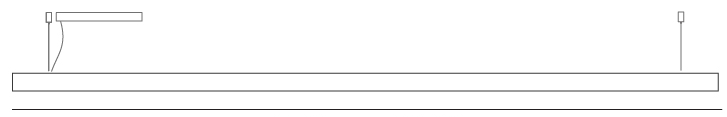

PROJECT
TYPE
SPECIFIER
QUANTITY
DATE

LED60 SUSPENSION

D71019-

base number
Color   Finish
Temperature   Options

1. To build a product code in our configurator select the specify button on the base model # product page
2. To build a manual product code on this datasheet choose from the options listed below in blue font and add the suffix to the base model #

GENERAL

Series: Woodlin
Subseries: LED60
Brand: Tunto
Division: Design
Mounting Type: Suspension
Mounting Location: Ceiling
Subcategory: Profile

PHYSICAL

Shape: Rectangle
Length (mm): 2000
Length (in): 78 ¾
Width (mm): 60
Width (in): 2 ⅜
Height (mm): 60
Height (in): 2 ⅜
Max. Overall Height (mm): 2060
Max. Overall Height (in): 81 ⅞
Light Distribution: Direct
Diffuser: Opal
Fixture Finish: [WAL](#) / [ASH](#) / [OAK](#) / [BLK](#) / [WHI](#)
Fixture Material: Wood
Cable Details: 2000mm / 78 ¾"

ELECTRICAL

Lamp Type: LED
Input Wattage (W): 90
Total Output Wattage (W): 75.9
Dimming: Tri-Mode (Non-Dimming and Phase Dimming (120Vac only) and 0-10V Dimming)
Driver Included: Yes
Driver Location: Integrated
Driver Type: Constant Current - Universal
Driver Class: Class 2
Input Voltage (V): 120 - 277
Constant Current (MA): 700

LED

Color Temperature (°K): [2700](#) / [3000](#) / [4000](#)
Max. Delivered Lumen (lm): 6550
CRI: >93 CRI
Lamp Life (hrs): 50000

OPTICAL

RATINGS AND CERTIFICATIONS

Certified By: Certified for North American Standards
IP rating: IP20

2000mm 78 ¾"

60mm 2 ⅜"

Direct