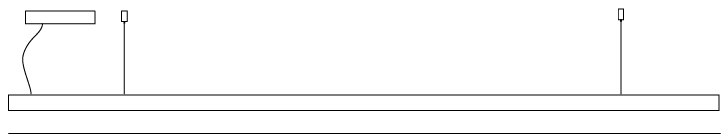

PROJECT
TYPE
SPECIFIER
QUANTITY
DATE

LED28 SUSPENSION

D71008-

base number
Color   Finish
Temperature   Options

1. To build a product code in our configurator select the specify button on the base model # product page
2. To build a manual product code on this datasheet choose from the options listed below in blue font and add the suffix to the base model #

GENERAL

Series: Woodlin
Subseries: LED28
Brand: Tunto
Division: Design
Mounting Type: Suspension
Mounting Location: Ceiling
Subcategory: Profile

PHYSICAL

Shape: Rectangle
Length (mm): 1000
Length (in): 39 ³/₈"
Width (mm): 28
Width (in): 1 ¹/₈"
Height (mm): 28
Height (in): 1 ¹/₈"
Max. Overall Height (mm): 2028
Max. Overall Height (in): 79 ¹³/₁₆"
Light Distribution: Direct
Diffuser: Opal
Fixture Finish: [WAL / ASH / OAK / BLK / WHI](#)
Fixture Material: Wood
Cable Details: 2000mm / 78 3/4"

ELECTRICAL

Lamp Type: LED
Input Wattage (W): 21
Total Output Wattage (W): 19
Dimming: Tri-Mode (Non-Dimming and Phase Dimming (120Vac only) and 0-10V Dimming)
Driver Included: Yes
Driver Location: Integrated
Driver Type: Constant Current - Universal
Driver Class: Class 2
Input Voltage (V): 120 - 277
Constant Current (MA): 700

LED

Color Temperature (°K): [2700 / 3000 / 4000](#)
Max. Delivered Lumen (lm): 1200
CRI: >93 CRI
Lamp Life (hrs): 50000

OPTICAL

RATINGS AND CERTIFICATIONS

Certified By: Certified for North American Standards
IP rating: IP20

1000mm 39 ³/₈"

28mm 1 ¹/₈"

Direct