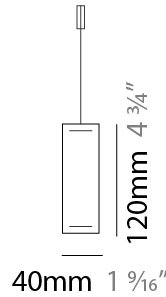

PROJECT _____
TYPE _____
SPECIFIER _____
QUANTITY _____
DATE _____

LED120 SUSPENSION

D71024-

base number   Color   Finish
Temperature   Options

1. To build a product code in our configurator select the specify button on the base model # product page
2. To build a manual product code on this datasheet choose from the options listed below in blue font and add the suffix to the base model #

GENERAL

Series: Woodlin
Subseries: LED120
Brand: Tunto
Division: Design
Mounting Type: Suspension
Mounting Location: Ceiling
Subcategory: Profile

PHYSICAL

Shape: Rectangle
Length (mm): 1000
Length (in): 39 ³/₈
Width (mm): 40
Width (in): 1 ⁹/₁₆
Height (mm): 120
Height (in): 4 ³/₄
Max. Overall Height (mm): 2120
Max. Overall Height (in): 83 ⁷/₁₆
Light Distribution: Direct / Indirect
Diffuser: Opal
Fixture Finish: WAL / ASH / OAK / BLK / WHI
Fixture Material: Wood
Cable Details: 2000mm / 78 3/4"

ELECTRICAL

Lamp Type: LED
Input Wattage (W): 46
Total Output Wattage (W): 38
Dimming: Tri-Mode (Non-Dimming and Phase Dimming (120Vac only) and 0-10V Dimming)
Driver Included: Yes
Driver Location: Integrated
Driver Type: Constant Current - Universal
Driver Class: Class 2
Input Voltage (V): 120 - 277
Constant Current (MA): 700

LED

Color Temperature (°K): 2700 / 3000 / 4000
Max. Delivered Lumen (lm): 2200
CRI: >93 CRI
Lamp Life (hrs): 50000

OPTICAL

RATINGS AND CERTIFICATIONS

Certified By: Certified for North American Standards
IP rating: IP20