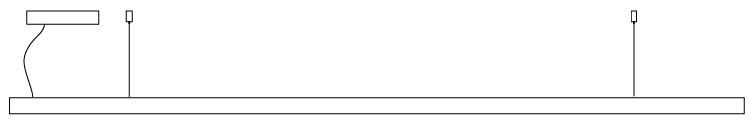

PROJECT
TYPE
SPECIFIER
QUANTITY
DATE

LED28 SUSPENSION

D71009-

base number
Color   Finish
Temperature   Options

1. To build a product code in our configurator select the specify button on the base model # product page
2. To build a manual product code on this datasheet choose from the options listed below in blue font and add the suffix to the base model #

GENERAL

Series: Woodlin
Subseries: LED28
Brand: Tunto
Division: Design
Mounting Type: Suspension
Mounting Location: Ceiling
Subcategory: Profile

PHYSICAL

Shape: Rectangle
Length (mm): 1200
Length (in): 47 1/4
Width (mm): 28
Width (in): 1 1/8
Height (mm): 28
Height (in): 1 1/8
Max. Overall Height (mm): 2028
Max. Overall Height (in): 79 13/16
Light Distribution: Direct
Diffuser: Opal
Fixture Finish: [WAL](#) / [ASH](#) / [OAK](#) / [BLK](#) / [WHI](#)
Fixture Material: Wood
Cable Details: 2000mm / 78 3/4"

ELECTRICAL

Lamp Type: LED
Input Wattage (W): 25
Total Output Wattage (W): 20.9
Dimming: Tri-Mode (Non-Dimming and Phase Dimming (120Vac only) and 0-10V Dimming)
Driver Included: Yes
Driver Location: Integrated
Driver Type: Constant Current - Universal
Driver Class: Class 2
Input Voltage (V): 120 - 277
Constant Current (MA): 700

LED

Color Temperature (°K): [2700](#) / [3000](#) / [4000](#)
Max. Delivered Lumen (lm): 1300 Standard 3000K
CRI: >93 CRI
Lamp Life (hrs): 50000

OPTICAL

RATINGS AND CERTIFICATIONS

Certified By: Certified for North American Standards
IP rating: IP20

1200mm 47 1/4"

28mm 1 1/8"

Direct