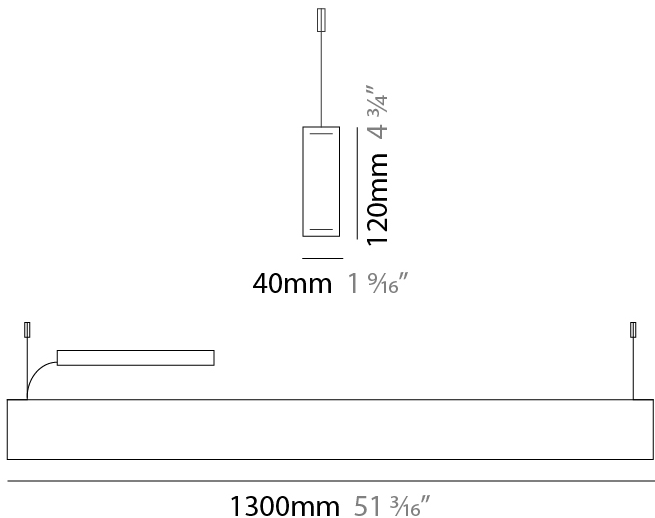

LED120 SUSPENSION

D71025-

base number
Color   Finish
Temperature   Options

1. To build a product code in our configurator select the specify button on the base model # product page
2. To build a manual product code on this datasheet choose from the options listed below in blue font and add the suffix to the base model #

GENERAL

Series: Woodlin
Subseries: LED120
Brand: Tunto
Division: Design
Mounting Type: Suspension
Mounting Location: Ceiling
Subcategory: Profile

PHYSICAL

Shape: Rectangle
Length (mm): 1300
Length (in): 51 ³/₁₆
Width (mm): 40
Width (in): 1 ⁹/₁₆
Height (mm): 120
Height (in): 4 ³/₄
Max. Overall Height (mm): 2120
Max. Overall Height (in): 83 ⁷/₁₆
Light Distribution: Direct / Indirect
Diffuser: Opal
Fixture Finish: [WAL / ASH / OAK / BLK / WHI](#)
Fixture Material: Wood
Cable Details: 2000mm / 78 3/4"

ELECTRICAL

Lamp Type: LED
Input Wattage (W): 60
Total Output Wattage (W): 50.1
Dimming: Tri-Mode (Non-Dimming and Phase Dimming (120Vac only) and 0-10V Dimming)
Driver Included: Yes
Driver Location: Integrated
Driver Type: Constant Current - Universal
Driver Class: Class 2
Input Voltage (V): 120 - 277
Constant Current (MA): 700

LED

Color Temperature (°K): [2700 / 3000 / 4000](#)
Max. Delivered Lumen (lm): 3260
CRI: >93 CRI
Lamp Life (hrs): 50000

OPTICAL

RATINGS AND CERTIFICATIONS

Certified By: Certified for North American Standards
IP rating: IP20