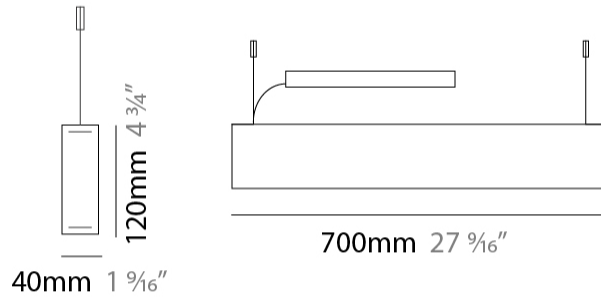

GENERAL

Series: Woodlin _____
Subseries: LED120 _____
Brand: Tunto _____
Division: Design _____
Mounting Type: Suspension _____
Mounting Location: Ceiling _____
Subcategory: Profile _____

PHYSICAL

Shape: Rectangle _____
Length (mm): 700 _____
Length (in): 27 ⁹/₁₆ _____
Width (mm): 40 _____
Width (in): 1 ⁹/₁₆ _____
Height (mm): 120 _____
Height (in): 4 ³/₄ _____
Max. Overall Height (mm): 2120 _____
Max. Overall Height (in): 83 ⁷/₁₆ _____
Light Distribution: Direct / Indirect _____
Diffuser: Opal _____
Fixture Finish: WAL / ASH / OAK / BLK / WHI _____
Fixture Material: Wood _____
Cable Details: 2000mm / 78 3/4" _____

ELECTRICAL

Lamp Type: LED _____
Input Wattage (W): 32 _____
Total Output Wattage (W): 25.3 _____
Dimming: Tri-Mode (Non-Dimming and Phase Dimming (120Vac only) and 0-10V Dimming) _____
Driver Included: Yes _____
Driver Location: Integrated _____
Driver Type: Constant Current - Universal _____
Driver Class: Class 2 _____
Input Voltage (V): 120 - 277 _____
Constant Current (MA): 700 _____

LED

Color Temperature (°K): 2700 / 3000 / 4000 _____
Max. Delivered Lumen (lm): 1500 _____
CRI: >93 CRI _____
Lamp Life (hrs): 50000 _____

OPTICAL

RATINGS AND CERTIFICATIONS

Certified By: Certified for North American Standards _____
IP rating: IP20 _____