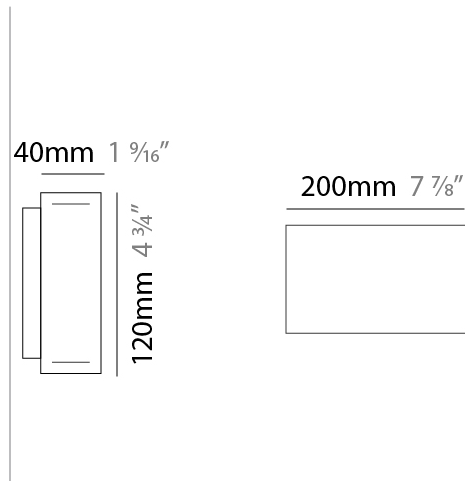

PROJECT
TYPE
SPECIFIER
QUANTITY
DATE

LED120 SURFACE

D73027-

base number
Color   Finish
Temperature   Options

1. To build a product code in our configurator select the specify button on the base model # product page
2. To build a manual product code on this datasheet choose from the options listed below in blue font and add the suffix to the base model #

GENERAL

Series: Woodlin
Subseries: LED120
Brand: Tunto
Division: Design
Mounting Type: Surface
Mounting Location: Wall
Subcategory: Profile

PHYSICAL

Shape: Rectangle
Length (mm): 200
Length (in): 7 7/8
Width (mm): 40
Width (in): 1 9/16
Height (mm): 120
Height (in): 4 3/4
Extension (mm): 40
Extension (in): 1 9/16
Light Distribution: Direct / Indirect
Diffuser: Opal
Fixture Finish: [WAL / ASH / OAK / BLK / WHI](#)
Fixture Material: Wood

ELECTRICAL

Lamp Type: LED
Input Wattage (W): 6
Total Output Wattage (W): 4.5
Dimming: Tri-Mode (Non-Dimming and Phase Dimming (120Vac only) and 0-10V Dimming)
Driver Included: Yes
Driver Location: Remote
Driver Type: Constant Current - Universal
Driver Class: Class 2
Housing: ENCP3
Input Voltage (V): 120 - 277
Constant Current (MA): 500

LED

Color Temperature (°K): [2700 / 3000 / 4000](#)
Max. Delivered Lumen (lm): 300
CRI: >93 CRI
Lamp Life (hrs): 50000

OPTICAL

RATINGS AND CERTIFICATIONS

Certified By: Certified for North American Standards
IP rating: IP20