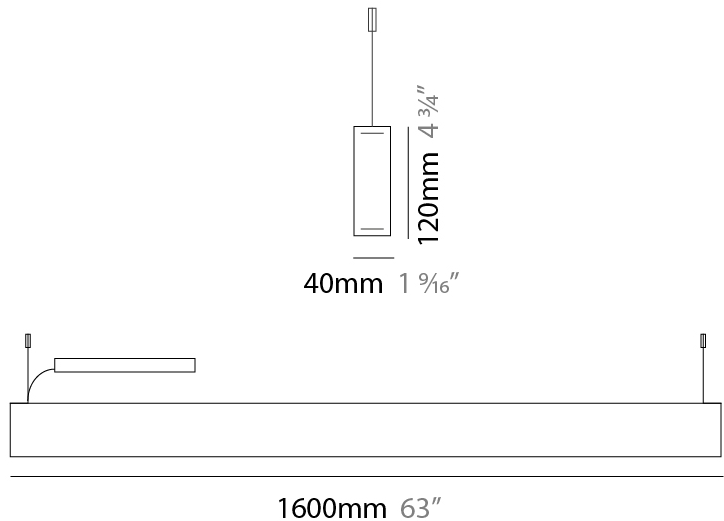

PROJECT _____
TYPE _____
SPECIFIER _____
QUANTITY _____
DATE _____

LED120 SUSPENSION

D71026-

base number   Color   Finish
Temperature   Options

1. To build a product code in our configurator select the specify button on the base model # product page
2. To build a manual product code on this datasheet choose from the options listed below in blue font and add the suffix to the base model #

GENERAL

Series: Woodlin
Subseries: LED120
Brand: Tunto
Division: Design
Mounting Type: Suspension
Mounting Location: Ceiling
Subcategory: Profile

PHYSICAL

Shape: Rectangle
Length (mm): 1600
Length (in): 63
Width (mm): 40
Width (in): 1 9/16
Height (mm): 120
Height (in): 4 3/4
Max. Overall Height (mm): 2120
Max. Overall Height (in): 83 7/16
Light Distribution: Direct / Indirect
Diffuser: Opal
Fixture Finish: WAL / ASH / OAK / BLK / WHI
Fixture Material: Wood
Cable Details: 2000mm / 78 3/4"

ELECTRICAL

Lamp Type: LED
Input Wattage (W): 74
Total Output Wattage (W): 63
Dimming: Tri-Mode (Non-Dimming and Phase Dimming (120Vac only) and 0-10V Dimming)
Driver Included: Yes
Driver Location: Integrated
Driver Type: Constant Current - Universal
Driver Class: Class 2
Input Voltage (V): 120 - 277
Constant Current (MA): 700

LED

Color Temperature (°K): 2700 / 3000 / 4000
Max. Delivered Lumen (lm): 3600
CRI: >93 CRI
Lamp Life (hrs): 50000

OPTICAL

RATINGS AND CERTIFICATIONS

Certified By: Certified for North American Standards
IP rating: IP20