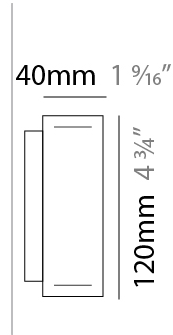

LED120 SURFACE

D73029-

base number
Color   Finish
Temperature   Options

1. To build a product code in our configurator select the specify button on the base model # product page
2. To build a manual product code on this datasheet choose from the options listed below in blue font and add the suffix to the base model #

GENERAL

Series: Woodlin
Subseries: LED120
Brand: Tunto
Division: Design
Mounting Type: Surface
Mounting Location: Wall
Subcategory: Profile

PHYSICAL

Shape: Rectangle
Length (mm): 700
Length (in): 27 ⁹/₁₆
Width (mm): 40
Width (in): 1 ⁹/₁₆
Height (mm): 120
Height (in): 4 ³/₄
Extension (mm): 40
Extension (in): 1 ⁹/₁₆
Light Distribution: Direct / Indirect
Diffuser: Opal
Fixture Finish: [WAL / ASH / OAK / BLK / WHI](#)
Fixture Material: Wood

ELECTRICAL

Lamp Type: LED
Input Wattage (W): 31
Total Output Wattage (W): 25.3
Dimming: Tri-Mode (Non-Dimming and Phase Dimming (120Vac only) and 0-10V Dimming)
Driver Included: Yes
Driver Location: Remote
Driver Type: Constant Current - Universal
Driver Class: Class 2
Housing: ENCP3
Input Voltage (V): 120 - 277
Constant Current (MA): 700

LED

Color Temperature (°K): [2700 / 3000 / 4000](#)
Max. Delivered Lumen (lm): 1500
CRI: >93 CRI
Lamp Life (hrs): 50000

OPTICAL

RATINGS AND CERTIFICATIONS

Certified By: Certified for North American Standards
IP rating: IP20

PROJECT
TYPE
SPECIFIER
QUANTITY
DATE

700mm 27 ⁹/₁₆"

Indirect