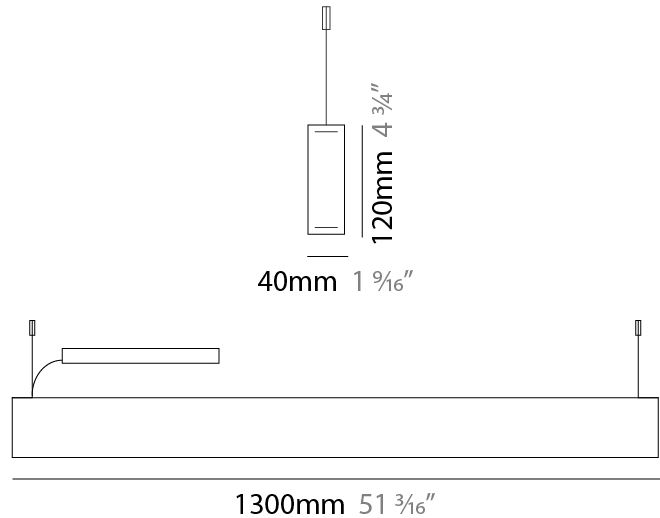

PROJECT _____
TYPE _____
SPECIFIER _____
QUANTITY _____
DATE _____

LED120 SUSPENSION

D71025-

base number
Color   Finish
Temperature   Options

1. To build a product code in our configurator select the specify button on the base model # product page
2. To build a manual product code on this datasheet choose from the options listed below in blue font and add the suffix to the base model #

GENERAL

Series: Woodlin
Subseries: LED120
Brand: Tunto
Division: Design
Mounting Type: Suspension
Mounting Location: Ceiling
Subcategory: Profile

PHYSICAL

Shape: Rectangle
Length (mm): 1300
Length (in): 51 ³/₁₆
Width (mm): 40
Width (in): 1 ⁹/₁₆
Height (mm): 120
Height (in): 4 ³/₄
Max. Overall Height (mm): 2120
Max. Overall Height (in): 83 ⁷/₁₆
Light Distribution: Direct / Indirect
Diffuser: Opal
Fixture Finish: [WAL](#) / [ASH](#) / [OAK](#) / [BLK](#) / [WHI](#)
Fixture Material: Wood
Cable Details: 2000mm / 78 3/4"

ELECTRICAL

Lamp Type: LED
Input Wattage (W): 60
Total Output Wattage (W): 50.1
Dimming: Tri-Mode (Non-Dimming and Phase Dimming (120Vac only) and 0-10V Dimming)
Driver Included: Yes
Driver Location: Integrated
Driver Type: Constant Current - Universal
Driver Class: Class 2
Input Voltage (V): 120 - 277
Constant Current (MA): 700

LED

Color Temperature (°K): [2700](#) / [3000](#) / [4000](#)
Max. Delivered Lumen (lm): 3260
CRI: >93 CRI
Lamp Life (hrs): 50000

OPTICAL

RATINGS AND CERTIFICATIONS

Certified By: Certified for North American Standards
IP rating: IP20