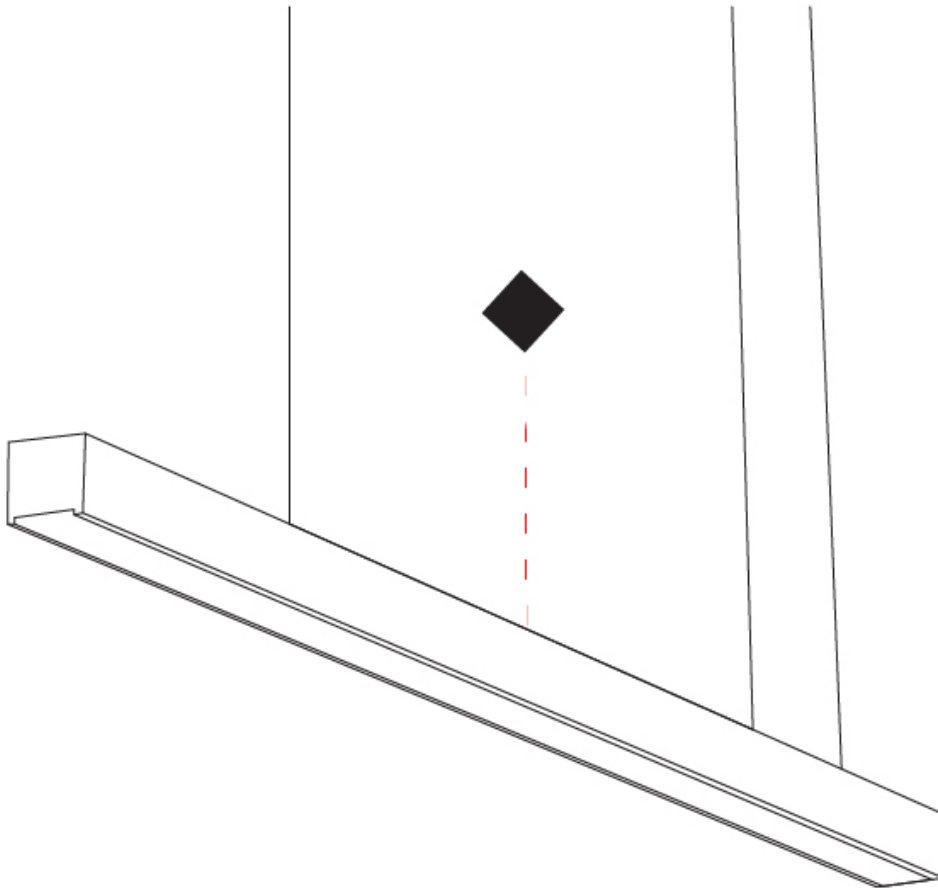

LED60 SUSPENSION

D71019-

PROJECT

TYPE

SPECIFIER

QUANTITY

DATE

D