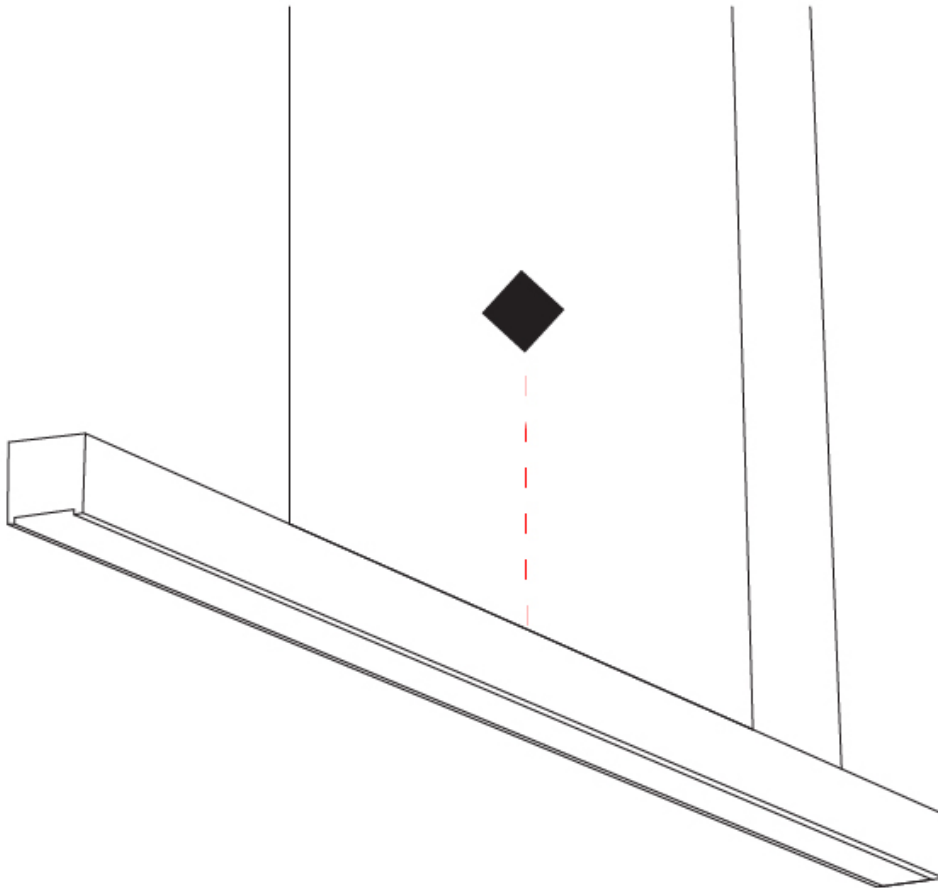

LED60 SUSPENSION

D71018-

PROJECT

TYPE

SPECIFIER

QUANTITY

DATE