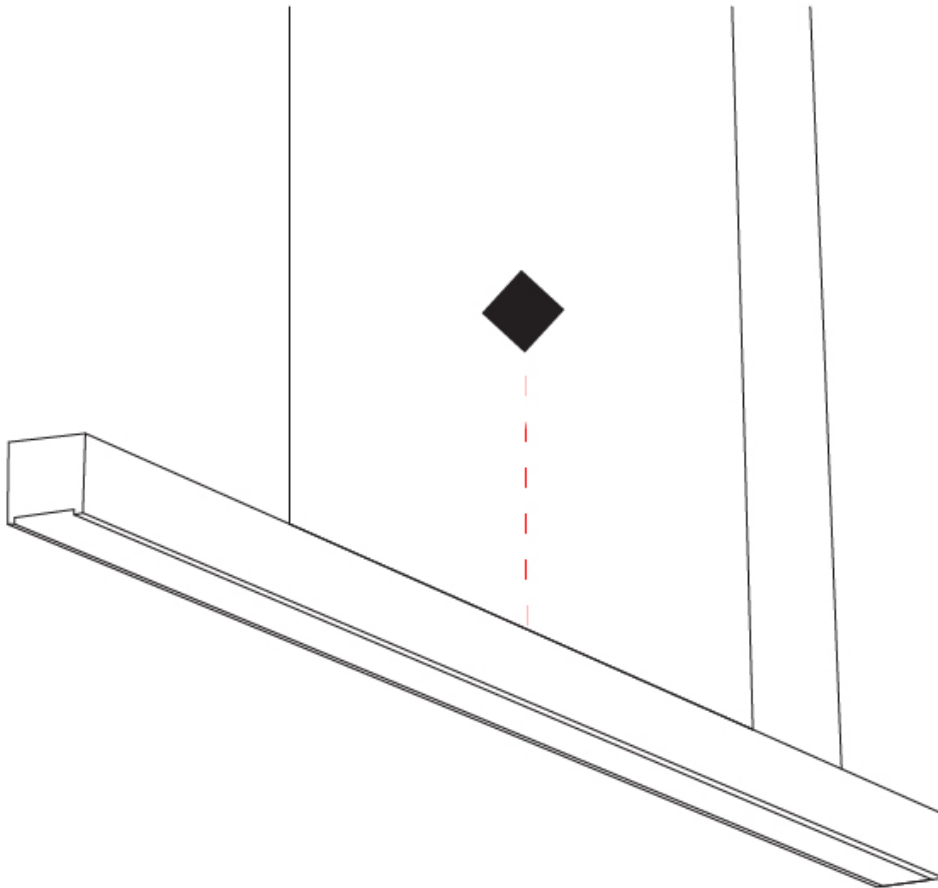

LED60 SUSPENSION

D71020-

PROJECT

TYPE

SPECIFIER

QUANTITY

DATE