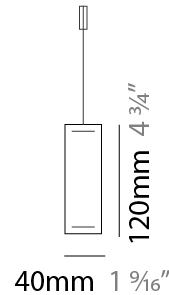

PROJECT _____
TYPE _____
SPECIFIER _____
QUANTITY _____
DATE _____

LED120 SUSPENSION

D71026-

base number   Color   Finish
Temperature   Options

1. To build a product code in our configurator select the specify button on the base model # product page
2. To build a manual product code on this datasheet choose from the options listed below in blue font and add the suffix to the base model #

GENERAL

Series: Woodlin
Subseries: LED120
Brand: Tunto
Division: Design
Mounting Type: Suspension
Mounting Location: Ceiling
Subcategory: Profile

PHYSICAL

Shape: Rectangle
Length (mm): 1600
Length (in): 63
Width (mm): 40
Width (in): 1 9/16
Height (mm): 120
Height (in): 4 3/4
Max. Overall Height (mm): 2120
Max. Overall Height (in): 83 7/16
Light Distribution: Direct / Indirect
Diffuser: Opal
Fixture Finish: WAL / ASH / OAK / BLK / WHI
Fixture Material: Wood
Cable Details: 2000mm / 78 3/4"

ELECTRICAL

Lamp Type: LED
Input Wattage (W): 74
Total Output Wattage (W): 63
Dimming: Tri-Mode (Non-Dimming and Phase Dimming (120Vac only) and 0-10V Dimming)
Driver Included: Yes
Driver Location: Integrated
Driver Type: Constant Current - Universal
Driver Class: Class 2
Input Voltage (V): 120 - 277
Constant Current (MA): 700

LED

Color Temperature (°K): 2700 / 3000 / 4000
Max. Delivered Lumen (lm): 3600
CRI: >93 CRI
Lamp Life (hrs): 50000

OPTICAL

RATINGS AND CERTIFICATIONS

Certified By: Certified for North American Standards
IP rating: IP20