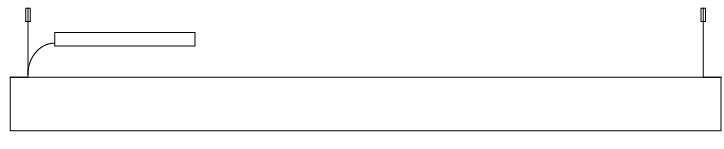

PROJECT _____
TYPE _____
SPECIFIER _____
QUANTITY _____
DATE _____

LED120 SUSPENSION

D71026-

base number   Color   Finish
Temperature   Options

1. To build a product code in our configurator select the specify button on the base model # product page
2. To build a manual product code on this datasheet choose from the options listed below in blue font and add the suffix to the base model #

GENERAL

Series: Woodlin
Subseries: LED120
Brand: Tunto
Division: Design
Mounting Type: Suspension
Mounting Location: Ceiling
Subcategory: Profile

PHYSICAL

Shape: Rectangle
Length (mm): 1600
Length (in): 63
Width (mm): 40
Width (in): 1 9/16
Height (mm): 120
Height (in): 4 3/4
Max. Overall Height (mm): 2120
Max. Overall Height (in): 83 7/16
Light Distribution: Direct / Indirect
Diffuser: Opal
Fixture Finish: WAL / ASH / OAK / BLK / WHI
Fixture Material: Wood
Cable Details: 2000mm / 78 3/4"

ELECTRICAL

Lamp Type: LED
Input Wattage (W): 74
Total Output Wattage (W): 63
Dimming: Tri-Mode (Non-Dimming and Phase Dimming (120Vac only) and 0-10V Dimming)
Driver Included: Yes
Driver Location: Integrated
Driver Type: Constant Current - Universal
Driver Class: Class 2
Input Voltage (V): 120 - 277
Constant Current (MA): 700

LED

Color Temperature (°K): 2700 / 3000 / 4000
Max. Delivered Lumen (lm): 3600
CRI: >93 CRI
Lamp Life (hrs): 50000

OPTICAL

RATINGS AND CERTIFICATIONS

Certified By: Certified for North American Standards
IP rating: IP20