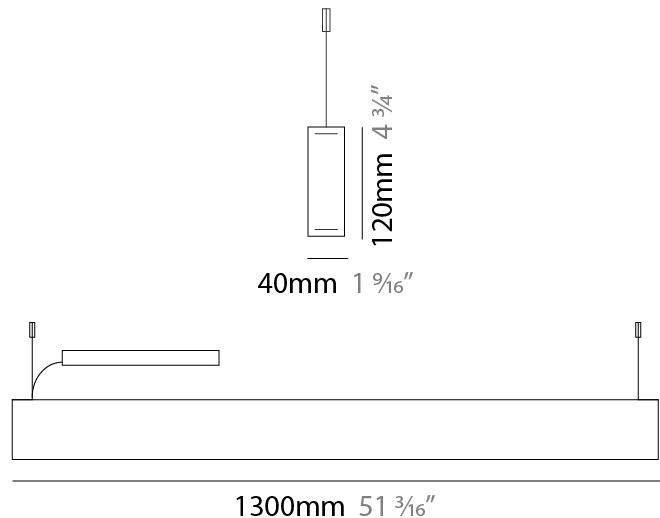

LED120 SUSPENSION

D71025-

base number
Color   Finish
Temperature   Options

1. To build a product code in our configurator select the specify button on the base model # product page
2. To build a manual product code on this datasheet choose from the options listed below in blue font and add the suffix to the base model #

GENERAL

Series: Woodlin
Subseries: LED120
Brand: Tunto
Division: Design
Mounting Type: Suspension
Mounting Location: Ceiling
Subcategory: Profile

PHYSICAL

Shape: Rectangle
Length (mm): 1300
Length (in): 51 ³/₁₆
Width (mm): 40
Width (in): 1 ⁹/₁₆
Height (mm): 120
Height (in): 4 ³/₄
Max. Overall Height (mm): 2120
Max. Overall Height (in): 83 ⁷/₁₆
Light Distribution: Direct / Indirect
Diffuser: Opal
Fixture Finish: [WAL](#) / [ASH](#) / [OAK](#) / [BLK](#) / [WHI](#)
Fixture Material: Wood
Cable Details: 2000mm / 78 3/4"

ELECTRICAL

Lamp Type: LED
Input Wattage (W): 60
Total Output Wattage (W): 50.1
Dimming: Tri-Mode (Non-Dimming and Phase Dimming (120Vac only) and 0-10V Dimming)
Driver Included: Yes
Driver Location: Integrated
Driver Type: Constant Current - Universal
Driver Class: Class 2
Input Voltage (V): 120 - 277
Constant Current (MA): 700

LED

Color Temperature (°K): [2700](#) / [3000](#) / [4000](#)
Max. Delivered Lumen (lm): 3260
CRI: >93 CRI
Lamp Life (hrs): 50000

OPTICAL

RATINGS AND CERTIFICATIONS

Certified By: Certified for North American Standards
IP rating: IP20