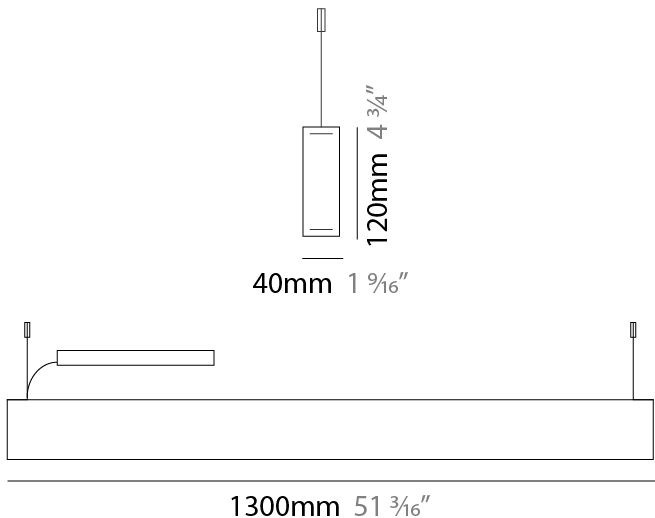

LED120 SUSPENSION

D71025-

base number   Color   Finish
Temperature   Options

1. To build a product code in our configurator select the specify button on the base model # product page
2. To build a manual product code on this datasheet choose from the options listed below in blue font and add the suffix to the base model #

GENERAL

Series: Woodlin
Subseries: LED120
Partner: Tunto
Division: Design
Installation: Suspension
Product Type: Linear Profiles
Mounting Location: Ceiling
Light Distribution: Direct / Indirect

PHYSICAL

Shape: Rectangle
Length (mm): 1300
Length (in): 51 ³/₁₆"
Width (mm): 40
Width (in): 1 ⁹/₁₆"
Height (mm): 120
Height (in): 4 ³/₄"
Max. Overall Height (mm): 2120
Max. Overall Height (in): 83 ⁷/₁₆"
Diffuser: Opal
Fixture Finish: [WAL / ASH / OAK / BLK / WHI](#)
Fixture Material: Wood
Primary Material: Wood
Cable Details: 2000mm / 78 3/4"

ELECTRICAL

Lamp Type: LED
Input Wattage (W): 60
Total Output Wattage (W): 50.1
Dimming: Tri-Mode (Non-Dimming and Phase Dimming (120Vac only) and 0-10V Dimming)
Driver Included: Yes
Driver Location: Integrated
Driver Type: Constant Current - Universal
Driver Class: Class 2
Input Voltage (V): 120 - 277
Constant Current (MA): 700

LED

Color Temperature (°K): [2700 / 3000 / 4000](#)
Max. Delivered Lumen (lm): 3260
CRI: >93 CRI
Lamp Life (hrs): 50000

OPTICAL

RATINGS AND CERTIFICATIONS

Certified By: Certified for North American Standards
IP rating: IP20