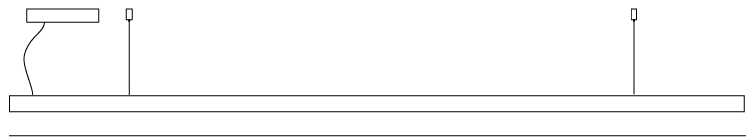

LED28 SUSPENSION

D71009-

base number
Color   Finish
Temperature   Options

1. To build a product code in our configurator select the specify button on the base model # product page
2. To build a manual product code on this datasheet choose from the options listed below in blue font and add the suffix to the base model #

GENERAL

Series: Woodlin
Subseries: LED28
Partner: Tunto
Division: Design
Installation: Suspension
Product Type: Linear Profiles
Mounting Location: Ceiling
Light Distribution: Direct

PHYSICAL

Shape: Rectangle
Length (mm): 1200
Length (in): 47 1/4
Width (mm): 28
Width (in): 1 1/8
Height (mm): 28
Height (in): 1 1/8
Max. Overall Height (mm): 2028
Max. Overall Height (in): 79 13/16
Diffuser: Opal
Fixture Finish: [WAL](#) / [ASH](#) / [OAK](#) / [BLK](#) / [WHI](#)
Fixture Material: Wood
Primary Material: Wood
Cable Details: 2000mm / 78 3/4"

ELECTRICAL

Lamp Type: LED
Input Wattage (W): 25
Total Output Wattage (W): 20.9
Dimming: Tri-Mode (Non-Dimming and Phase Dimming (120Vac only) and 0-10V Dimming)
Driver Included: Yes
Driver Location: Integrated
Driver Type: Constant Current - Universal
Driver Class: Class 2
Input Voltage (V): 120 - 277
Constant Current (MA): 700

LED

Color Temperature (°K): [2700](#) / [3000](#) / [3500](#) / [4000](#)
Max. Delivered Lumen (lm): 1300 Standard 3000K
CRI: >93 CRI
Lamp Life (hrs): 50000

OPTICAL

RATINGS AND CERTIFICATIONS

Certified By: Certified for North American Standards
IP rating: IP20

1200mm 47 1/4"

28mm 1 1/8"

Direct