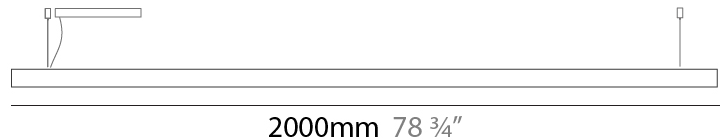

PROJECT
TYPE
SPECIFIER
QUANTITY
DATE

LED60 SUSPENSION

D71019-

base number
Color   Finish
Temperature   Options

1. To build a product code in our configurator select the specify button on the base model # product page
2. To build a manual product code on this datasheet choose from the options listed below in blue font and add the suffix to the base model #

GENERAL

Series: Woodlin
Subseries: LED60
Partner: Tunto
Division: Design
Installation: Suspension
Product Type: Linear Profiles
Mounting Location: Ceiling
Light Distribution: Direct

PHYSICAL

Shape: Rectangle
Length (mm): 2000
Length (in): 78 ¾
Width (mm): 60
Width (in): 2 ⅜
Height (mm): 60
Height (in): 2 ⅜
Max. Overall Height (mm): 2060
Max. Overall Height (in): 81 ⅝
Diffuser: Opal
Fixture Finish: [WAL / ASH / OAK / BLK / WHI](#)
Fixture Material: Wood
Primary Material: Wood
Cable Details: 2000mm / 78 3/4"

ELECTRICAL

Lamp Type: LED
Input Wattage (W): 90
Total Output Wattage (W): 75.9
Dimming: Tri-Mode (Non-Dimming and Phase Dimming (120Vac only) and 0-10V Dimming)
Driver Included: Yes
Driver Location: Integrated
Driver Type: Constant Current - Universal
Driver Class: Class 2
Input Voltage (V): 120 - 277
Constant Current (MA): 700

LED

Color Temperature (°K): [2700 / 3000 / 3500 / 4000](#)
Max. Delivered Lumen (lm): 6550
CRI: >93 CRI
Lamp Life (hrs): 50000

OPTICAL

RATINGS AND CERTIFICATIONS

Certified By: Certified for North American Standards
IP rating: IP20

60mm 2 ⅜"

Direct