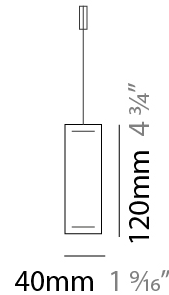

LED120 SUSPENSION

D71026-

base number   Color   Finish
Temperature   Options

1. To build a product code in our configurator select the specify button on the base model # product page
2. To build a manual product code on this datasheet choose from the options listed below in blue font and add the suffix to the base model #

GENERAL

Series: Woodlin
Subseries: LED120
Partner: Tunto
Division: Design
Installation: Suspension
Product Type: Linear Profiles
Mounting Location: Ceiling
Light Distribution: Direct / Indirect

PHYSICAL

Shape: Rectangle
Length (mm): 1600
Length (in): 63
Width (mm): 40
Width (in): $1 \frac{9}{16}$
Height (mm): 120
Height (in): $4 \frac{3}{4}$
Max. Overall Height (mm): 2120
Max. Overall Height (in): $83 \frac{7}{16}$
Diffuser: Opal
Fixture Finish: [WAL / ASH / OAK / BLK / WHI](#)
Fixture Material: Wood
Primary Material: Wood
Cable Details: 2000mm / 78 3/4"

ELECTRICAL

Lamp Type: LED
Input Wattage (W): 74
Total Output Wattage (W): 63
Dimming: Tri-Mode (Non-Dimming and Phase Dimming (120Vac only) and 0-10V Dimming)
Driver Included: Yes
Driver Location: Integrated
Driver Type: Constant Current - Universal
Driver Class: Class 2
Input Voltage (V): 120 - 277
Constant Current (mA): 700

LED

Color Temperature (°K): [2700 / 3000 / 4000](#)
Max. Delivered Lumen (lm): 3600
CRI: >93 CRI
Lamp Life (hrs): 50000

OPTICAL

RATINGS AND CERTIFICATIONS

Certified By: Certified for North American Standards
IP rating: IP20