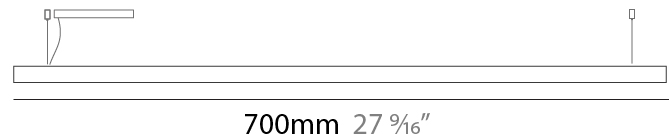

PROJECT
TYPE
SPECIFIER
QUANTITY
DATE

LED60 SUSPENSION

D71015-

base number
Color   Finish
Temperature   Options

1. To build a product code in our configurator select the specify button on the base model # product page
2. To build a manual product code on this datasheet choose from the options listed below in blue font and add the suffix to the base model #

GENERAL

Series: Woodlin
Subseries: LED60
Partner: Tunto
Division: Design
Installation: Suspension
Product Type: Linear Profiles
Mounting Location: Ceiling
Light Distribution: Direct

PHYSICAL

Shape: Rectangle
Length (mm): 700
Length (in): 27 ⁹/₁₆
Width (mm): 60
Width (in): 2 ³/₈
Height (mm): 60
Height (in): 2 ³/₈
Max. Overall Height (mm): 2060
Max. Overall Height (in): 81 ¹/₈
Diffuser: Opal
Fixture Finish: [WAL / ASH / OAK / BLK / WHI](#)
Fixture Material: Wood
Primary Material: Wood
Cable Details: 2000mm / 78 3/4"

ELECTRICAL

Lamp Type: LED
Input Wattage (W): 29
Total Output Wattage (W): 25.3
Dimming: Tri-Mode (Non-Dimming and Phase Dimming (120Vac only) and 0-10V Dimming)
Driver Included: Yes
Driver Location: Integrated
Driver Type: Constant Current - Universal
Driver Class: Class 2
Input Voltage (V): 120 - 277
Constant Current (MA): 700

LED

Color Temperature (°K): [2700 / 3000 / 3500 / 4000](#)
Max. Delivered Lumen (lm): 2180
CRI: >93 CRI
Lamp Life (hrs): 50000

OPTICAL

RATINGS AND CERTIFICATIONS

Certified By: Certified for North American Standards
IP rating: IP20