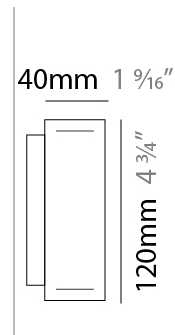

PROJECT	_____
TYPE	_____
SPECIFIER	_____
QUANTITY	_____
DATE	_____

LED120 SURFACE

D73029- -

base number
Color   Finish
Temperature   Options

1. To build a product code in our configurator select the specify button on the base model # product page
2. To build a manual product code on this datasheet choose from the options listed below in blue font and add the suffix to the base model #

GENERAL

Series: Woodlin
Subseries: LED120
Partner: Tunto
Division: Design
Installation: Surface
Product Type: Linear Profiles
Mounting Location: Wall
Light Distribution: Direct / Indirect

PHYSICAL

Shape: Rectangle
Length (mm): 700
Length (in): 27 9/16
Width (mm): 40
Width (in): 1 9/16
Height (mm): 120
Height (in): 4 3/4
Extension (mm): 40
Extension (in): 1 9/16
Diffuser: Opal
Fixture Finish: [WAL / ASH / OAK / BLK / WHI](#)
Fixture Material: Wood
Primary Material: Wood

ELECTRICAL

Lamp Type: LED
Input Wattage (W): 31
Total Output Wattage (W): 25.3
Dimming: Tri-Mode (Non-Dimming and Phase Dimming (120Vac only) and 0-10V Dimming)
Driver Included: Yes
Driver Location: Remote
Driver Type: Constant Current - Universal
Driver Class: Class 2
Housing: ENCP3
Input Voltage (V): 120 - 277
Constant Current (MA): 700

LED

Color Temperature (°K): [2700 / 3000 / 3500 / 4000](#)
Max. Delivered Lumen (lm): 1500
CRI: >93 CRI
Lamp Life (hrs): 50000

OPTICAL

RATINGS AND CERTIFICATIONS

Certified By: Certified for North American Standards
IP rating: IP20

700mm 27 9/16"

Indirect