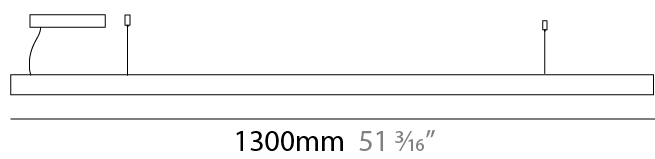

PROJECT
TYPE
SPECIFIER
QUANTITY
DATE

LED40 SUSPENSION

D71005-

base number
Color   Finish
Temperature   Options

1. To build a product code in our configurator select the specify button on the base model # product page
2. To build a manual product code on this datasheet choose from the options listed below in blue font and add the suffix to the base model #

GENERAL

Series: Woodlin
Subseries: LED40
Partner: Tunto
Division: Design
Installation: Suspension
Product Type: Linear Profiles
Mounting Location: Ceiling
Light Distribution: Direct

PHYSICAL

Shape: Rectangle
Length (mm): 1300
Length (in): 51 ³/₁₆"
Width (mm): 400
Width (in): 15 ³/₄"
Height (mm): 40
Height (in): 1 ⁹/₁₆"
Max. Overall Height (mm): 2040
Max. Overall Height (in): 80 ⁷/₁₆"
Diffuser: Opal
Fixture Finish: [WAL / ASH / OAK / BLK / WHI](#)
Fixture Material: Wood
Primary Material: Wood

ELECTRICAL

Lamp Type: LED
Input Wattage (W): 30
Total Output Wattage (W): 25.4
Dimming: Tri-Mode (Non-Dimming and Phase Dimming (120Vac only) and 0-10V Dimming)
Driver Included: Yes
Driver Location: Integrated
Driver Type: Constant Current - Universal
Driver Class: Class 2
Input Voltage (V): 120 - 277
Constant Current (MA): 700

LED

Color Temperature (°K): [2700 / 3000 / 3500 / 4000](#)
Max. Delivered Lumen (lm): 1550
CRI: >93 CRI
Lamp Life (hrs): 50000

OPTICAL

RATINGS AND CERTIFICATIONS

Certified By: Certified for North American Standards
IP rating: IP20