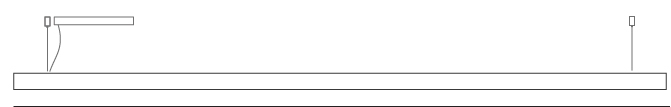

PROJECT
TYPE
SPECIFIER
QUANTITY
DATE

LED60 SUSPENSION

D71017-

base number
Color   Temperature   Finish   Options

1. To build a product code in our configurator select the specify button on the base model # product page
2. To build a manual product code on this datasheet choose from the options listed below in blue font and add the suffix to the base model #

GENERAL

Series: Woodlin
Subseries: LED60
Partner: Tunto
Division: Design
Installation: Suspension
Product Type: Linear Profiles
Mounting Location: Ceiling
Light Distribution: Direct

PHYSICAL

Shape: Rectangle
Length (mm): 1300
Length (in): 51 3/8
Width (mm): 60
Width (in): 2 3/8
Height (mm): 60
Height (in): 2 3/8
Max. Overall Height (mm): 2060
Max. Overall Height (in): 81 1/8
Diffuser: Opal
Fixture Finish: [WAL](#) / [ASH](#) / [OAK](#) / [BLK](#) / [WHI](#)
Fixture Material: Wood
Primary Material: Wood
Cable Details: 2000mm / 78 3/4"

ELECTRICAL

Lamp Type: LED
Input Wattage (W): 55
Total Output Wattage (W): 50.8
Dimming: Tri-Mode (Non-Dimming and Phase Dimming (120Vac only) and 0-10V Dimming)
Driver Included: Yes
Driver Location: Integrated
Driver Type: Constant Current - Universal
Driver Class: Class 2
Input Voltage (V): 120 - 277
Constant Current (MA): 700

LED

Color Temperature (°K): [2700](#) / [3000](#) / [3500](#) / [4000](#)
Max. Delivered Lumen (lm): 4380
CRI: >93 CRI
Lamp Life (hrs): 50000

OPTICAL

RATINGS AND CERTIFICATIONS

Certified By: Certified for North American Standards
IP rating: IP20

1300mm 51 3/8"

60mm 2 3/8"

Direct