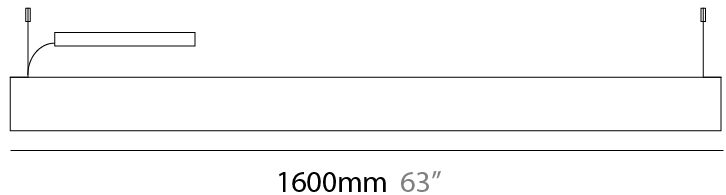

LED120 SUSPENSION

D71026-

base number   Color   Finish
Temperature   Options

1. To build a product code in our configurator select the specify button on the base model # product page
2. To build a manual product code on this datasheet choose from the options listed below in blue font and add the suffix to the base model #

GENERAL

Series: Woodlin
Subseries: LED120
Partner: Tunto
Division: Design
Installation: Suspension
Product Type: Linear Profiles
Mounting Location: Ceiling
Light Distribution: Direct / Indirect

PHYSICAL

Shape: Rectangle
Length (mm): 1600
Length (in): 63
Width (mm): 40
Width (in): $1 \frac{9}{16}$
Height (mm): 120
Height (in): $4 \frac{3}{4}$
Max. Overall Height (mm): 2120
Max. Overall Height (in): $83 \frac{7}{16}$
Diffuser: Opal
Fixture Finish: [WAL / ASH / OAK / BLK / WHI](#)
Fixture Material: Wood
Primary Material: Wood
Cable Details: 2000mm / 78 3/4"

ELECTRICAL

Lamp Type: LED
Input Wattage (W): 74
Total Output Wattage (W): 63
Dimming: Tri-Mode (Non-Dimming and Phase Dimming (120Vac only) and 0-10V Dimming)
Driver Included: Yes
Driver Location: Integrated
Driver Type: Constant Current - Universal
Driver Class: Class 2
Input Voltage (V): 120 - 277
Constant Current (mA): 700

LED

Color Temperature (°K): [2700 / 3000 / 4000](#)
Max. Delivered Lumen (lm): 3600
CRI: >93 CRI
Lamp Life (hrs): 50000

OPTICAL

RATINGS AND CERTIFICATIONS

Certified By: Certified for North American Standards
IP rating: IP20