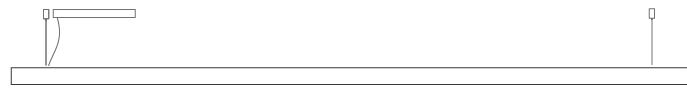

LED60 SUSPENSION

D71018-

base number   Color   Finish
Temperature   Options

1. To build a product code in our configurator select the specify button on the base model # product page
2. To build a manual product code on this datasheet choose from the options listed below in blue font and add the suffix to the base model #

GENERAL

Series: Woodlin

Subseries: LED60

Brand: Tunto

Division: Design

Mounting Type: Suspension

Mounting Location: Ceiling

Subcategory: Profile

PHYSICAL

Shape: Rectangle

Length (mm): 1600

Length (in): 63

Width (mm): 60

Width (in): $2 \frac{3}{8}$

Height (mm): 60

Height (in): $2 \frac{3}{8}$

Max. Overall Height (mm): 2060

Max. Overall Height (in): $81 \frac{1}{8}$

Light Distribution: Direct

Diffuser: Opal

Fixture Finish: [WAL](#) / [ASH](#) / [OAK](#) / [BLK](#) / [WHI](#)

Fixture Material: Wood

Cable Details: 2000mm / 78 3/4"

ELECTRICAL

Lamp Type: LED

Input Wattage (W): 70

Total Output Wattage (W): 63

Dimming: Tri-Mode (Non-Dimming and Phase Dimming (120Vac only) and 0-10V Dimming)

Driver Included: Yes

Driver Location: Integrated

Driver Type: Constant Current - Universal

Driver Class: Class 2

Input Voltage (V): 120 - 277

Constant Current (MA): 700

LED

Color Temperature (°K): [2700](#) / [3000](#) / [4000](#)

Max. Delivered Lumen (lm): 5450

CRI: >93 CRI

Lamp Life (hrs): 50000

OPTICAL

RATINGS AND CERTIFICATIONS

Certified By: Certified for North American Standards

IP rating: IP20

1600mm 63"

60mm $2 \frac{3}{8}$ "

Direct