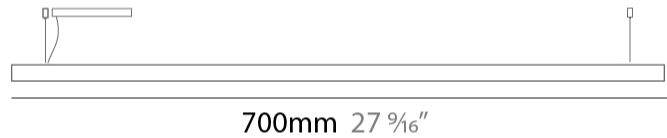

LED60 SUSPENSION

D71015- -

base number
Color   Temperature   Finish   Options

1. To build a product code in our configurator select the specify button on the base model # product page
2. To build a manual product code on this datasheet choose from the options listed below in blue font and add the suffix to the base model #

GENERAL

Series: Woodlin
Subseries: LED60
Brand: Tunto
Division: Design
Mounting Type: Suspension
Mounting Location: Ceiling
Subcategory: Profile

PHYSICAL

Shape: Rectangle
Length (mm): 700
Length (in): 27 ⁹/₁₆"
Width (mm): 60
Width (in): 2 ³/₈"
Height (mm): 60
Height (in): 2 ³/₈"
Max. Overall Height (mm): 2060
Max. Overall Height (in): 81 ¹/₈"
Light Distribution: Direct
Diffuser: Opal
Fixture Finish: [WAL / ASH / OAK / BLK / WHI](#)
Fixture Material: Wood
Cable Details: 2000mm / 78 3/4"

ELECTRICAL

Lamp Type: LED
Input Wattage (W): 29
Total Output Wattage (W): 25.3
Dimming: Tri-Mode (Non-Dimming and Phase Dimming (120Vac only) and 0-10V Dimming)
Driver Included: Yes
Driver Location: Integrated
Driver Type: Constant Current - Universal
Driver Class: Class 2
Input Voltage (V): 120 - 277
Constant Current (MA): 700

LED

Color Temperature (°K): [2700 / 3000 / 4000](#)
Max. Delivered Lumen (lm): 2180
CRI: >93 CRI
Lamp Life (hrs): 50000

OPTICAL

RATINGS AND CERTIFICATIONS

Certified By: Certified for North American Standards
IP rating: IP20

PROJECT
TYPE
SPECIFIER
QUANTITY
DATE

60mm 2 ³/₈"

Direct