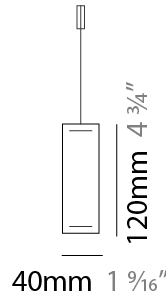

PROJECT
TYPE
SPECIFIER
QUANTITY
DATE

LED120 SUSPENSION

D71024-

base number
Color   Finish
Temperature   Options

1. To build a product code in our configurator select the specify button on the base model # product page
2. To build a manual product code on this datasheet choose from the options listed below in blue font and add the suffix to the base model #

GENERAL

Series: Woodlin
Subseries: LED120
Brand: Tunto
Division: Design
Mounting Type: Suspension
Mounting Location: Ceiling
Subcategory: Profile

PHYSICAL

Shape: Rectangle
Length (mm): 1000
Length (in): 39 3/8
Width (mm): 40
Width (in): 1 9/16
Height (mm): 120
Height (in): 4 3/4
Max. Overall Height (mm): 2120
Max. Overall Height (in): 83 7/16
Light Distribution: Direct / Indirect
Diffuser: Opal
Fixture Finish: [WAL](#) / [ASH](#) / [OAK](#) / [BLK](#) / [WHI](#)
Fixture Material: Wood
Cable Details: 2000mm / 78 3/4"

ELECTRICAL

Lamp Type: LED
Input Wattage (W): 46
Total Output Wattage (W): 38
Dimming: Tri-Mode (Non-Dimming and Phase Dimming (120Vac only) and 0-10V Dimming)
Driver Included: Yes
Driver Location: Integrated
Driver Type: Constant Current - Universal
Driver Class: Class 2
Input Voltage (V): 120 - 277
Constant Current (MA): 700

LED

Color Temperature (°K): [2700](#) / [3000](#) / [4000](#)
Max. Delivered Lumen (lm): 2200
CRI: >93 CRI
Lamp Life (hrs): 50000

OPTICAL

RATINGS AND CERTIFICATIONS

Certified By: Certified for North American Standards
IP rating: IP20